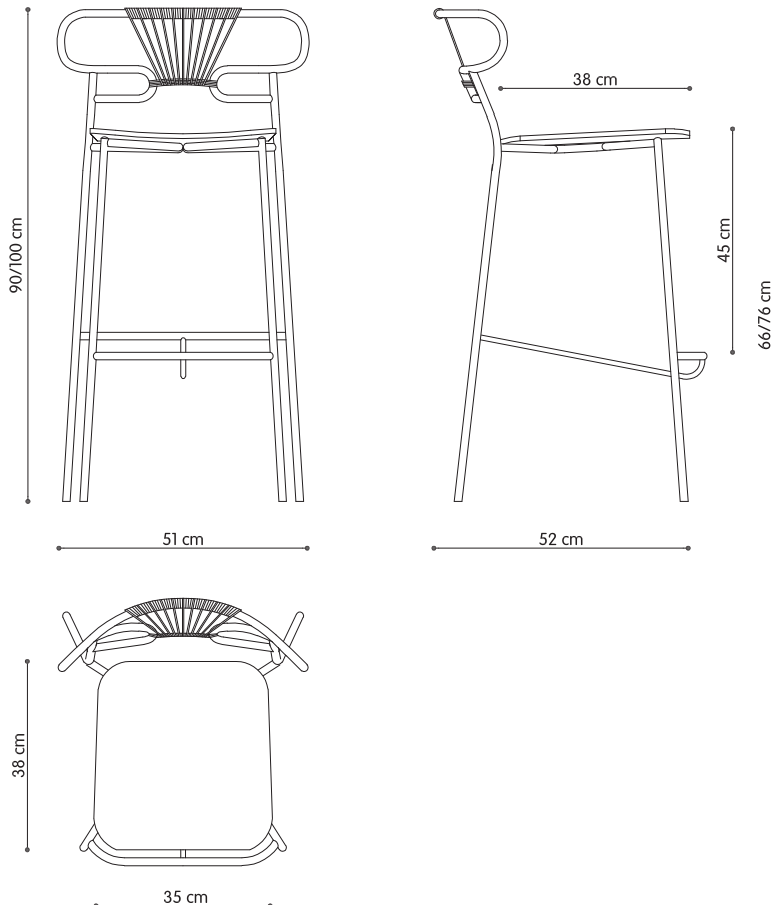

## 0049-MET-CROSS

DIMENSION		FINISHING		PACKING	
Height	90 100	Frame	Metal	Height	100
Width	51 51	Seat	Beech Multilayer	Width	55
Depth	52 52	Back	- Thickness 11 mm	Depth	55
Sitting Height	66 76		Cover in colored rope	Pieces for Pckg	1
				Gross Weight	8
				cu.m.	0,3

Stool in metal frame with padded seat and rope woven backrest

## 0049-MET-CROSS-IM

DIMENSION		FINISHING		PACKING	
Height	90 100	Frame	Metal	Height	100
Width	51 51	Seat	Beech Multilayer	Width	55
Depth	52 52	Back	- Thickness 11 mm	Depth	55
Sitting Height	66 76		Cover in colored rope	Pieces for Pckg	1
				Gross Weight	8
				cu.m.	0,3
		Padding Mat.	Foam Robber		
			- Thickness 2 cm		
			Density		
			Rubber 75 Kg/cu.m.		
			- Fireproof		

### DIMENSION

Height	90	100
Width	51	51
Depth	52	52
Sitting Height	66	76