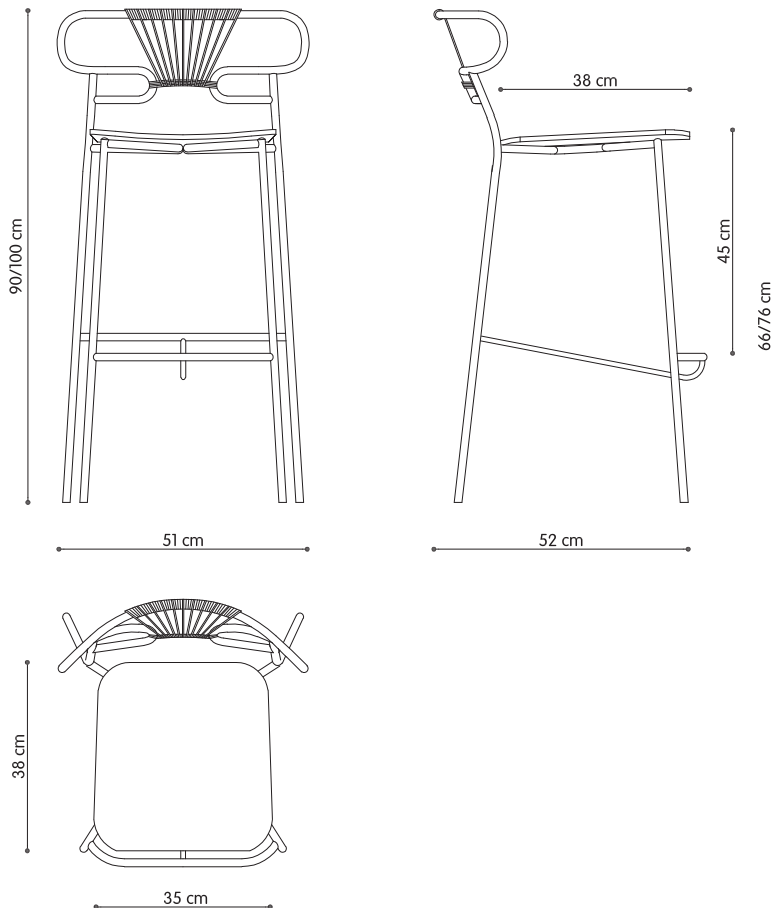

GENOA

Design: Cesare Ehr

Stool in metal frame with PU indoor / outdoor seat and rope braided backrest

0049-MET-CROSS-PU

DIMENSION

Height	90	100
Width	51	51
Depth	52	52
Sitting Height	66	76

FINISHING

Frame	Metal
Seat	Seat with insert in Multilayer 8 mm thick covered in polyurethane integral painted in mass
Back	Cover in colored rope

PACKING

Height	100
Width	55
Depth	55
Pieces for Pckg	1
Gross Weight cu.m.	8 0,3

Version OUTDOOR with cataphoresis treatment.

Maintenance

Integral polyurethane: for cleaning, use a soft cloth soaked in water and soap, or neutral detergents diluted in water. Avoid using products containing solvents or abrasives in general.