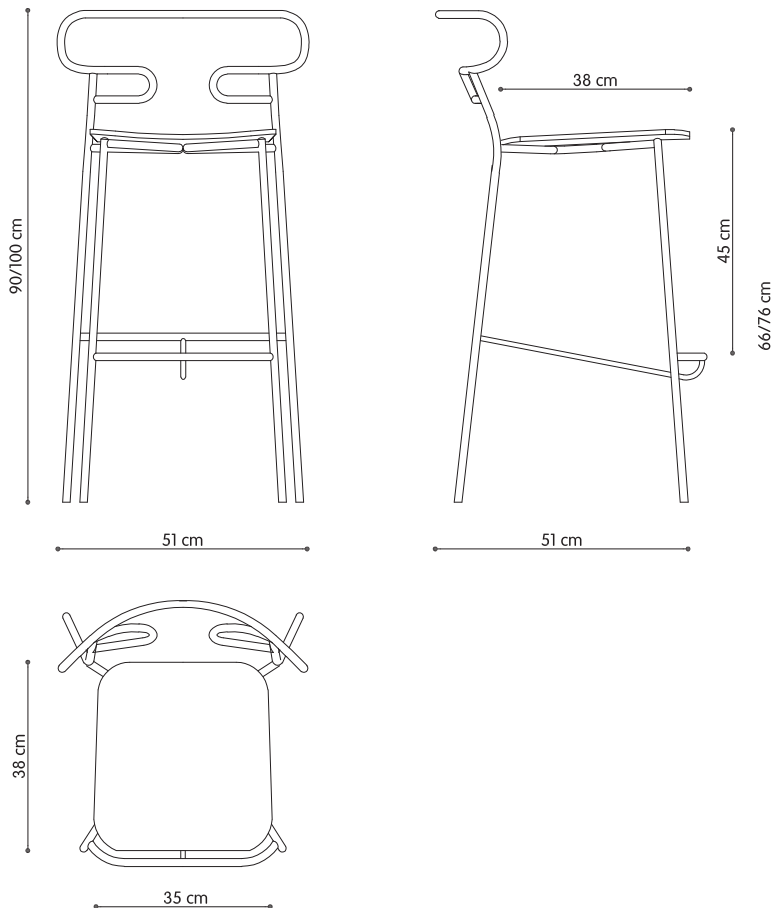

GENOA

Design: Cesare Ehr

Stool in metal frame with PU seat for indoor and outdoor

0049-MET-PU

DIMENSION

Height	90	100
Width	51	51
Depth	52	51
Sitting Height	66	76

FINISHING

Frame	Metal
Seat	Seat with insert in Multilayer 8 mm thick covered in polyurethane integral painted in mass

PACKING

Height	100
Width	55
Depth	55
Pieces for Pckg	1
Gross Weight cu.m.	8 0,3

Version OUTDOOR with cathaphoresis treatment.

Maintenance

Integral polyurethane: for cleaning, use a soft cloth soaked in water and soap, or neutral detergents diluted in water. Avoid using products containing solvents or abrasives in general.