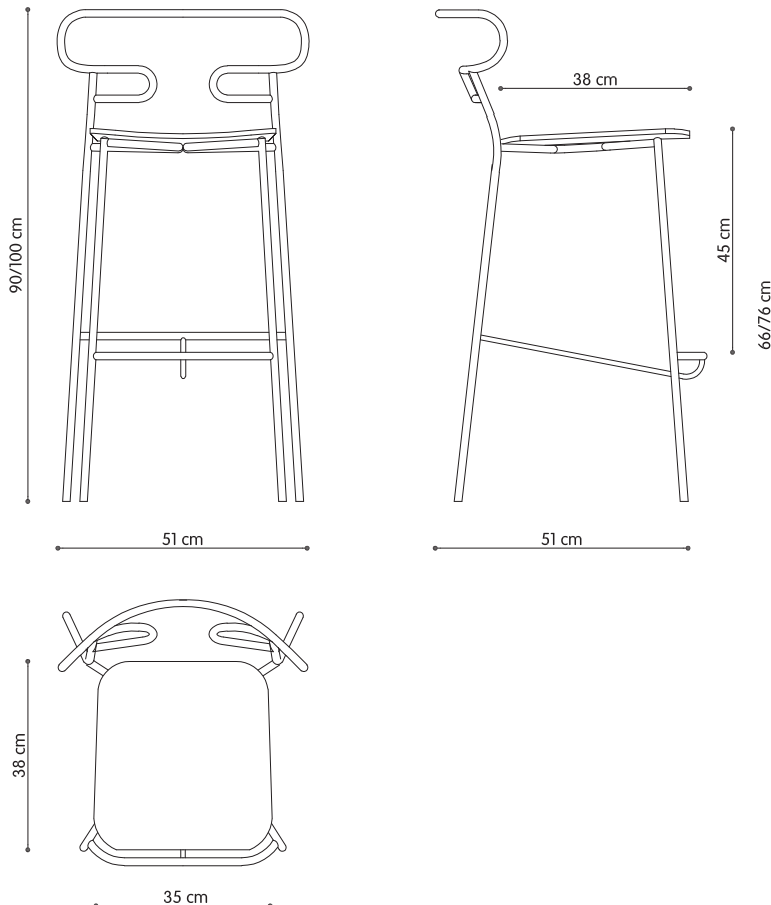

GENOA

Design: Cesare Ehr

Stool in metal frame with wooden seat

0049-MET

DIMENSION

Height	90	100
Width	51	51
Depth	52	51
Sitting Height	66	76

FINISHING

Frame	Metal
Seat	Beech Multilayer - Thickness 11 mm

PACKING

Height	100
Width	55
Depth	55
Pieces for Pckg	1
Gross Weight	8
cu.m.	0,3

Stool in metal frame with padded seat

0049-MET-IM

DIMENSION

Height	90	100
Width	51	51
Depth	52	52
Sitting Height	66	76

FINISHING

Frame	Metal
Seat	Beech Multilayer - Thickness 11 mm
Padding Mat.	Foam Rubber - Thickness 2 cm Density Rubber 75 Kg/cu.m. - Fireproof

PACKING

Height	100
Width	55
Depth	55
Pieces for Pckg	1
Gross Weight	8
cu.m.	0,3

GENOA

Design: Cesare Ehr

Stool in metal frame with PU seat for indoor and outdoor

0049-MET-PU

DIMENSION

Height	90	100
Width	51	51
Depth	52	51
Sitting Height	66	76

FINISHING

Frame	Metal
Seat	Seat with insert in Multilayer 8 mm thick covered in polyurethane integral painted in mass