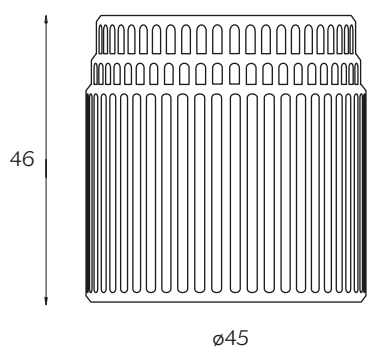

Kolos is formed in a plaster mould in a pottery where craftsmen apply the glaze and then fire the table. Although shiny and polished to the touch, the material it is made of is evident. The corners absorb less colour and become paler while the pigments are concentrated in the rounded areas, making them darker. A highly decorative side table, a furnishing accessory with an artistic value and an ironic interpretation of the architecture of the Colosseum.

DIMENSIONI | DIMENSIONS

lunghezza | width: 58 cm
larghezza | depth: 58 cm
altezza | height: 35 cm

lunghezza | width: 45 cm
larghezza | depth: 45 cm
altezza | height: 46 cm

AMBIENTE | ENVIRONMENT

interno | indoor