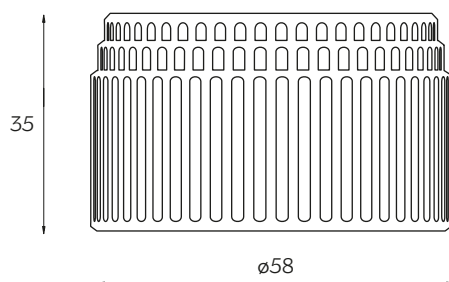

Kolos is formed in a plaster mould in a pottery where craftsmen apply the glaze and then fire the table. Although shiny and polished to the touch, the material it is made of is evident. The corners absorb less colour and become paler while the pigments are concentrated in the rounded areas, making them darker. A highly decorative side table, a furnishing accessory with an artistic value and an ironic interpretation of the architecture of the Colosseum.

DIMENSIONI | DIMENSIONS

lunghezza | width: 58 cm
larghezza | depth: 58 cm
altezza | height: 35 cm

lunghezza | width: 45 cm
larghezza | depth: 45 cm
altezza | height: 46 cm

AMBIENTE | ENVIRONMENT

interno | indoor