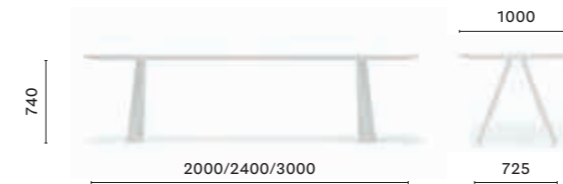

Stockholm Furniture and Light Fair

2019, Stockholm, Sweden

Project: Exhibition stand

Architects: CalviBrambilla

Products: Arki-Table Adjustable table,
Babila barstool, Ray coat stand

ARK 200/240/300X100

Table, steel legs and aluminium frame, solid laminate or melamine top

ARKW 200/240/300X100

Table, oak legs and aluminium frame, solid laminate top

ARK 240/300/360X120

Table, steel legs and aluminium frame, solid laminate top

ARKW 240/300/360X120

Table, oak legs and aluminium frame, solid laminate top