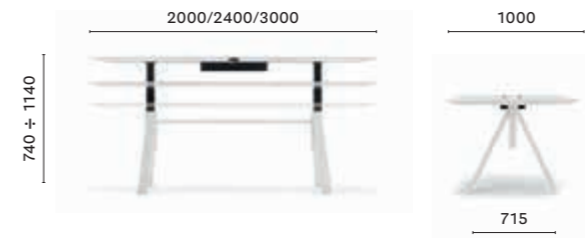

ARK5 79X79/89X89

Table, steel legs and frame, solid laminate or laminate top

ARKW5 79X79/89X89

Table, oak legs and steel frame, solid laminate top

ARK REG 200/240/300x100

Table with adjustable height provided with 2 controls placed under the table top, steel legs and aluminium frame, solid laminate top, single cable management (600x150)