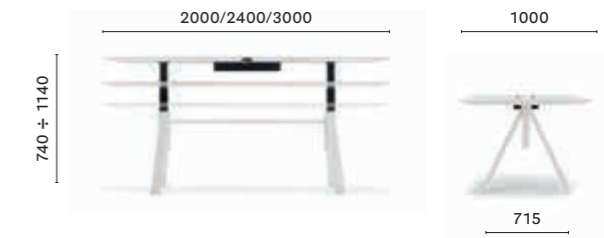

ARK REG BT 200/240/300x100

Table with adjustable height provided with 1 bluetooth controls placed under the table top, steel legs and aluminium frame, solid laminate top, single cable management (600x150)