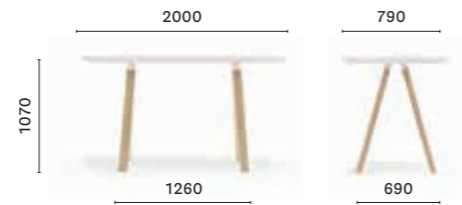

ARK 240/300/360X120 CC

Table, steel legs and aluminium frame, solid laminate top, single cable management (1000x42/60)

ARKW 240/300/360X120 CC

Table, oak legs and aluminium frame, solid laminate top, single cable management (1000x42/60)

ARK 107_200X79

High table, steel legs and aluminium frame, solid laminate top

ARKW 107_200X79

High table, oak legs and aluminium frame, solid laminate top

ARK 107_200X79 CC

High table, steel legs and aluminium frame, solid laminate top, single cable management (800x42/60)