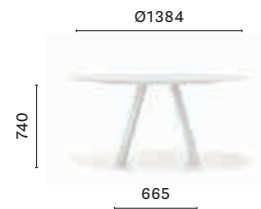

ARK D139

Table, steel legs and aluminium frame, solid laminate top