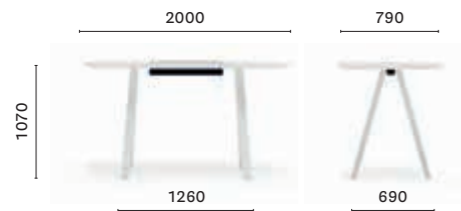

ARK 240/300/360X120 CC

Table, steel legs and aluminium frame, solid laminate top, single cable management (1000x42/60)

ARKW 240/300/360X120 CC

Table, oak legs and aluminium frame, solid laminate top, single cable management (1000x42/60)

ARK 107_200X79

High table, steel legs and aluminium frame, solid laminate top

ARKW 107_200X79

High table, oak legs and aluminium frame, solid laminate top

ARK 107_200X79 CC

High table, steel legs and aluminium frame, solid laminate top, single cable management (800x42/60)

ARKW 107_200X79 CC

High table, oak legs and aluminium frame, solid laminate top, single cable management (800x42/60)

ARK D139

Table, steel legs and aluminium frame, solid laminate top

ARKW D139

Table, oak legs and aluminium frame, solid laminate top