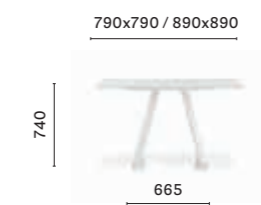

Table, oak legs and aluminium frame, solid laminate top

ARK5 D99/109/119/129

Table, steel legs and frame, solid laminate or laminate top

ARKW5 D99/109/119/129

Table, oak legs and steel frame, solid laminate top

ARK5 79X79/89X89

Table, steel legs and frame, solid laminate or laminate top

ARKW5 79X79/89X89

Table, oak legs and steel frame, solid laminate top

ARK REG 200/240/300x100

Table with adjustable height provided with 2 controls placed under the table top, steel legs and aluminium frame, solid laminate top, single cable management (600x150)