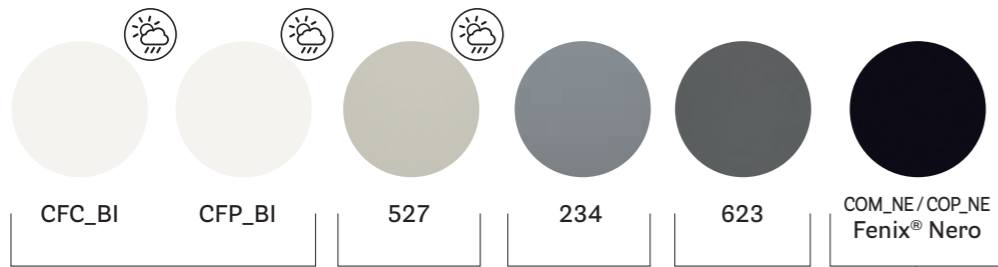

solid laminate top / ripiano in stratificato