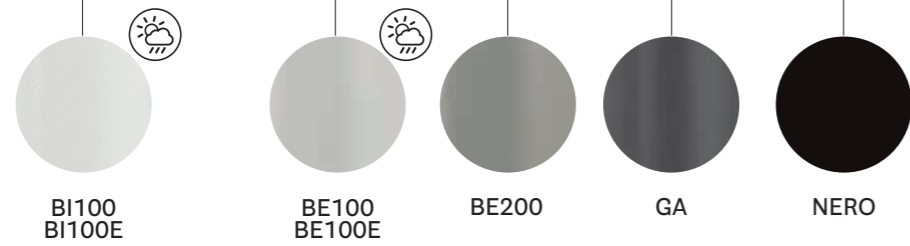

powder-coated legs / gambe in acciaio verniciato