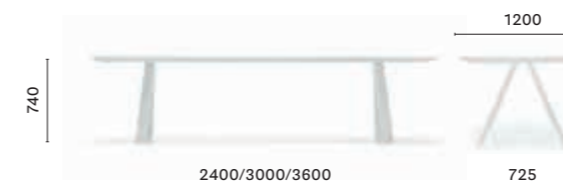

Stockholm Furniture and Light Fair

2019, Stockholm, Sweden

Project: Exhibition stand

Architects: CalviBrambilla

Products: Arki-Table Adjustable table,
Babila barstool, Ray coat stand

ARK 200/240/300X100

Table, steel legs and aluminium frame, solid laminate or melamine top

ARKW 200/240/300X100

Table, oak legs and aluminium frame, solid laminate top

ARK 240/300/360X120

Table, steel legs and aluminium frame, solid laminate top

ARKW 240/300/360X120

Table, oak legs and aluminium frame, solid laminate top