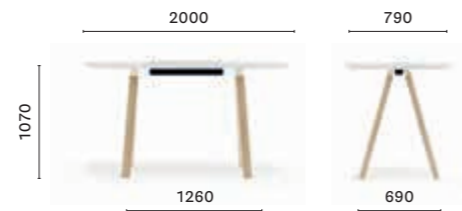

ARK 107_200X79

High table, steel legs and aluminium frame, solid laminate top

ARKW 107_200X79

High table, oak legs and aluminium frame, solid laminate top

ARK 107_200X79 CC

High table, steel legs and aluminium frame, solid laminate top, single cable management (800x42/60)

ARKW 107_200X79 CC

High table, oak legs and aluminium frame, solid laminate top, single cable management (800x42/60)

ARK D139

Table, steel legs and aluminium frame, solid laminate top

ARKW D139

Table, oak legs and aluminium frame, solid laminate top