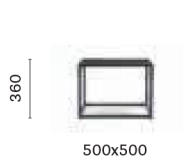

CODE_40X40X30

Coffee table, steel frame, solid laminate or marble* top

CODE_50X50X36

Coffee table, steel frame, solid laminate or marble* top

CODE_59X59X42

Coffee table, steel frame, solid laminate or marble* top

CODE_40X40X60

Bedside table, steel frame, solid laminate or marble* top

CODE_119X59X30

Coffee table, steel frame, solid laminate or marble* top

SET_CODE

Coffee tables set, steel frame, solid laminate top

* Table height increase of 10 mm for marble top versions
L'altezza del tavolo aumenta di 10 mm per le versioni con ripiano in marmo