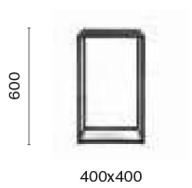

CODE_40X40X30

Coffee table, steel frame, solid laminate or marble* top

CODE_50X50X36

Coffee table, steel frame, solid laminate or marble* top

CODE_59X59X42

Coffee table, steel frame, solid laminate or marble* top

CODE_40X40X60

Bedside table, steel frame, solid laminate or marble* top

CODE_119X59X30

Coffee table, steel frame, solid laminate or marble* top

SET_CODE

Coffee tables set, steel frame, solid laminate top

* Table height increase of 10 mm for marble top versions
L'altezza del tavolo aumenta di 10 mm per le versioni con ripiano in marmo