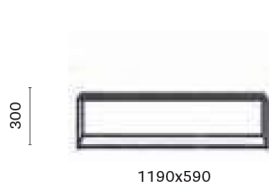

CODE_40X40X30

Coffee table, steel frame, solid laminate or marble* top

CODE_50X50X36

Coffee table, steel frame, solid laminate or marble* top

CODE_59X59X42

Coffee table, steel frame, solid laminate or marble* top

CODE_40X40X60

Bedside table, steel frame, solid laminate or marble* top

CODE_119X59X30

Coffee table, steel frame, solid laminate or marble* top

SET_CODE

Coffee tables set, steel frame, solid laminate top

* Table height increase of 10 mm for marble top versions
L'altezza del tavolo aumenta di 10 mm per le versioni con ripiano in marmo