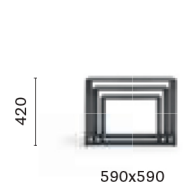

CODE_40X40X30

Coffee table, steel frame, solid laminate or marble* top

CODE_50X50X36

Coffee table, steel frame, solid laminate or marble* top

CODE_59X59X42

Coffee table, steel frame, solid laminate or marble* top

CODE_40X40X60

Bedside table, steel frame, solid laminate or marble* top

CODE_119X59X30

Coffee table, steel frame, solid laminate or marble* top

SET_CODE

Coffee tables set, steel frame, solid laminate top

* Table height increase of 10 mm for marble top versions
L'altezza del tavolo aumenta di 10 mm per le versioni con ripiano in marmo