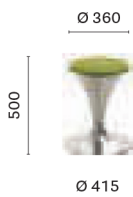

4813

Low stool, upholstered seat, steel base

4816

Barstool, upholstered seat, steel base and die-cast aluminium footrest

4833F

Low stool, upholstered seat, steel base

4833G

Low stool, upholstered seat, steel base