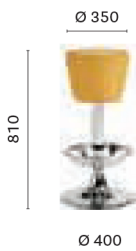

4837

Barstool, upholstered seat, steel base and die-cast aluminium footrest

FINISHES / FINITURE

fabrics / tessuti

S_ZETA

S350CON

→ see booklet for finishes
vedi catalogo finiture