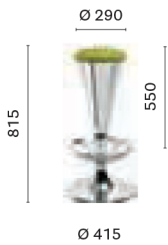

4813

Low stool, upholstered seat, steel base

4816

Barstool, upholstered seat, steel base and die-cast aluminium footrest

4833F

Low stool, upholstered seat, steel base

4833G

Low stool, upholstered seat, steel base