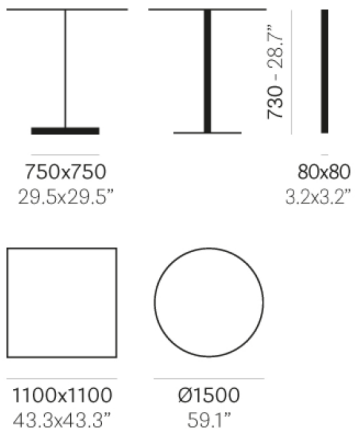

3.09.2020

Table EASY 4781

POWDER COATED FRAME (VIEW FINISHES AND MATERIALS)

COLUMN FINISHES

3.09.2020

Table EASY 4361

POWDER COATED FRAME (VIEW FINISHES AND MATERIALS)

COLUMN FINISHES