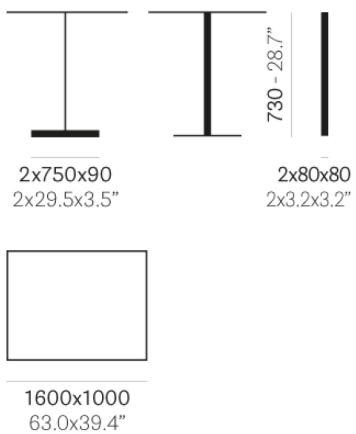

3.09.2020

Table EASY 4381

POWDER COATED FRAME (VIEW FINISHES AND MATERIALS)

COLUMN FINISHES

3.09.2020

Table EASY 4761

POWDER COATED FRAME (VIEW FINISHES AND MATERIALS)

COLUMN FINISHES