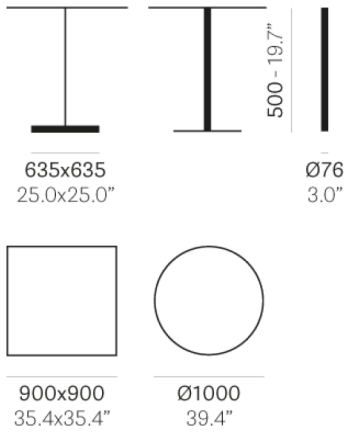

3.09.2020

Table EASY 4763

POWDER COATED FRAME (VIEW FINISHES AND MATERIALS)

COLUMN FINISHES

3.09.2020

Table EASY 4770

POWDER COATED FRAME (VIEW FINISHES AND MATERIALS)

COLUMN FINISHES