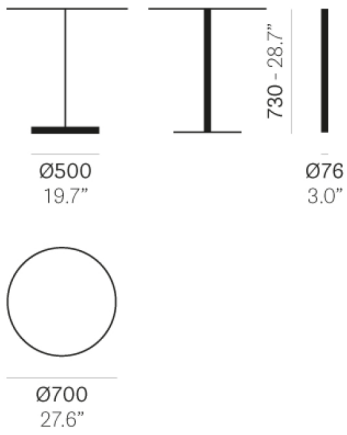

3.09.2020

Table EASY 4763

POWDER COATED FRAME (VIEW FINISHES AND MATERIALS)

COLUMN FINISHES

3.09.2020

Table EASY 4770

POWDER COATED FRAME (VIEW FINISHES AND MATERIALS)

COLUMN FINISHES