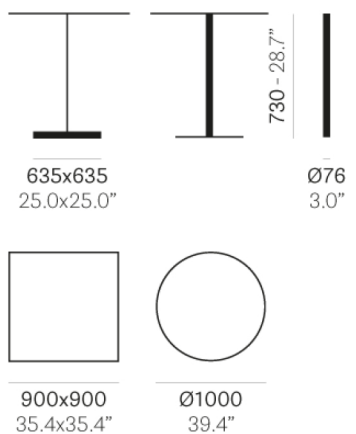

3.09.2020

Table EASY 4381

POWDER COATED FRAME (VIEW FINISHES AND MATERIALS)

COLUMN FINISHES

3.09.2020

Table EASY 4761

POWDER COATED FRAME (VIEW FINISHES AND MATERIALS)

COLUMN FINISHES