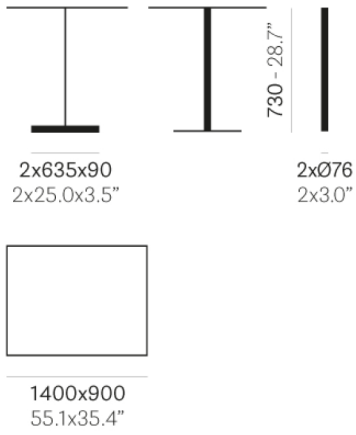

3.09.2020

Table EASY 4781

POWDER COATED FRAME (VIEW FINISHES AND MATERIALS)

COLUMN FINISHES

3.09.2020

Table EASY 4361

POWDER COATED FRAME (VIEW FINISHES AND MATERIALS)

COLUMN FINISHES