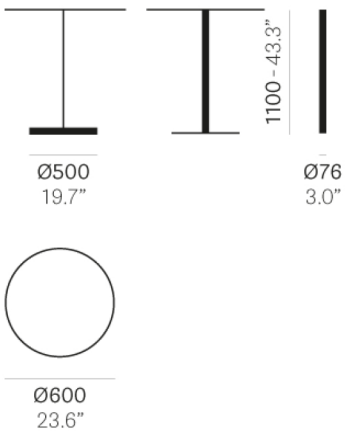

3.09.2020

Table EASY 4774

POWDER COATED FRAME (VIEW FINISHES AND MATERIALS)

COLUMN FINISHES