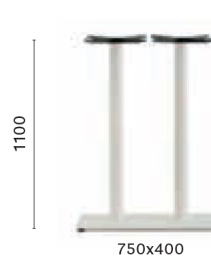

Stainless steel poseur table base

COLUMN 80x80
TOP MAX 1200x700

4467

Stainless steel dining table base

COLUMN 2x 50x50
TOP MAX 1600x900

4467 H500

Stainless steel coffee table base

COLUMN 2x 50x50
TOP MAX 1600x900

4460/4461

Stainless steel dining table base

COLUMN 2x Ø 76
TOP MAX 1600x900

4463

Stainless steel coffee table base

COLUMN 2x Ø 76
TOP MAX 1600x900

4464

Stainless steel poseur table base