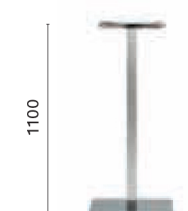

Elliptical stainless steel coffee table base

COLUMN Ø 60
TOP MAX 1200x800

4412

Stainless steel dining table base

COLUMN Ø 50
TOP MAX 650x650; Ø 900

4412 H500

Stainless steel coffee table base

COLUMN Ø 50
TOP MAX 650x650; Ø 900

4402

Stainless steel dining table base

COLUMN 50x50
TOP MAX 900x900

4402 H500

Stainless steel coffee table base

COLUMN 50x50
TOP MAX 900x900

4406

Stainless steel poseur table base

COLUMN 50x50
TOP MAX 700x700

4410/4411

Stainless steel dining table base

COLUMN Ø 76
TOP MAX 650x650; Ø 900

4413

Stainless steel coffee table base

COLUMN Ø 76
TOP MAX 650x650; Ø 900

4414