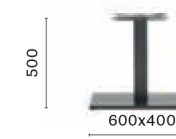

4473

Stainless steel coffee
table base

COLUMN 80x80
TOP MAX 1400x900 - 1250x800 (HPL)