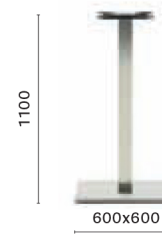

4494

Stainless steel poseur table base

COLUMN 80x80
TOP MAX 1000x1000; Ø 1500