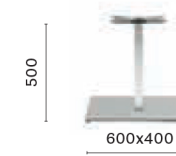

4475 H500

Stainless steel coffee
table base

COLUMN 50x50
TOP MAX 1200x800