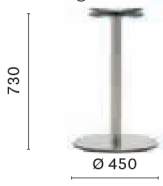

4400/4401

Stainless steel dining table base

COLUMN Ø 50
TOP MAX Ø 700

4400/4401 H500

Stainless steel coffee table base

COLUMN Ø 50
TOP MAX Ø 600

4404

Stainless steel poseur table base

COLUMN Ø 50
TOP MAX Ø 700

4437

Stainless steel dining table base

COLUMN Ø 89
TOP MAX HPL Ø1290+Ø 1590 - LAM Ø1300+Ø 1800

4901

Elliptical stainless steel dining table base

COLUMN Ø 76
TOP MAX 1800x1100

4903

Elliptical stainless steel coffee table base

COLUMN Ø 60
TOP MAX 1200x800

4412

Stainless steel dining table base

COLUMN Ø 50
TOP MAX 650x650; Ø 900

4412 H500

Stainless steel coffee table base

COLUMN Ø 50
TOP MAX 650x650; Ø 900