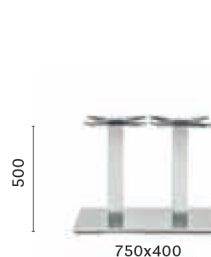

COLUMN 2x Ø 76
TOP MAX 1400x700

4462

Stainless steel dining table base

COLUMN 2x 80x80
TOP MAX 1600x900

4462 H500

Stainless steel coffee table base

COLUMN 2x 80x80
TOP MAX 1600x900

4466

Stainless steel poseur table base

COLUMN 2x 80x80
TOP MAX 1400x700

stainless steel table base / basamento acciaio inox

AC 316
AISI 316 for outdoor
AISI 316 per esterno

AC
Brushed
Satinato

LU
Polished
Lucidato