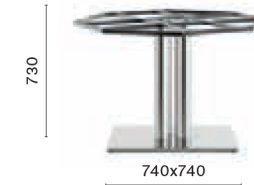

COLUMN Ø 76
TOP MAX 900x900; Ø 1300

4434

Stainless steel poseur table base

COLUMN Ø 76
TOP MAX 700x700; Ø 1000

4420/4421

Stainless steel dining table base

COLUMN Ø 76
TOP MAX 900x900

4423

Stainless steel coffee table base

COLUMN Ø 76
TOP MAX 900x900

4424

Stainless steel poseur table base

COLUMN Ø 76
TOP MAX 700x700

4440/4441Stainless steel
dining table baseCOLUMN 80x80
TOP MAX 900x900**4443**Stainless steel coffee
table baseCOLUMN 80x80
TOP MAX 900x900**4444**

Stainless steel poseur table base

COLUMN 80x80
TOP MAX 700x700**4497**Stainless steel
dining table baseCOLUMN 80x80
TOP MAX 1400x1400; Ø 1800**4499**Stainless steel
dining table baseCOLUMN 4x Ø 76
TOP MAX 1600x1600; Ø 2000**4452**Stainless steel
dining table baseCOLUMN 80x80
TOP MAX 1000x1000; Ø 1300**4452 H500**Stainless steel
coffee table baseCOLUMN 80x80
TOP MAX 1000x1000; Ø 1300**4456**

Stainless steel poseur table base

COLUMN 80x80
TOP MAX 900x900; Ø 1100**4472**Stainless steel
dining table baseCOLUMN Ø 76
TOP MAX 1200x800**4472 H500**Stainless steel coffee
table baseCOLUMN Ø 76
TOP MAX 1200x800**4492**Stainless steel
dining table baseCOLUMN Ø 76
TOP MAX 1200x1200; Ø 1700**4492 H500**Stainless steel
coffee table baseCOLUMN Ø 76
TOP MAX 1200x1200; Ø 1700**4475**Stainless steel
dining table baseCOLUMN 50x50
TOP MAX 1200x800**4475 H500**Stainless steel coffee
table baseCOLUMN 50x50
TOP MAX 1200x800**4490/4491**Stainless steel
dining table baseCOLUMN 80x80
TOP MAX 1200x1200; Ø 1700**4493**Stainless steel coffee
table baseCOLUMN 80x80
TOP MAX 1200x1200; Ø 1700**4494**