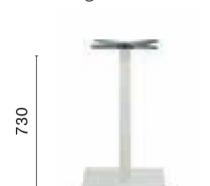

COLUMN Ø 50
TOP MAX Ø 700

4437

Stainless steel dining table base

COLUMN Ø 89
TOP MAX HPL Ø1290+Ø 1590 - LAM Ø1300+Ø 1800

4901

Elliptical stainless steel dining table base

COLUMN Ø 76
TOP MAX 1800x1100

4903

Elliptical stainless steel coffee table base

COLUMN Ø 60
TOP MAX 1200x800

4412

Stainless steel dining table base

COLUMN Ø 50
TOP MAX 650x650; Ø 900

4412 H500

Stainless steel coffee table base

COLUMN Ø 50
TOP MAX 650x650; Ø 900

4402

Stainless steel dining table base

COLUMN 50x50
TOP MAX 900x900

4402 H500

Stainless steel coffee table base

COLUMN 50x50
TOP MAX 900x900

4406

Stainless steel poseur table base