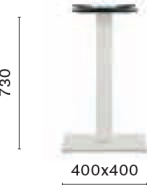

COLUMN Ø 76
TOP MAX 900x900; Ø 1300

4434

Stainless steel poseur table base

COLUMN Ø 76
TOP MAX 700x700; Ø 1000

4420/4421

Stainless steel dining table base

COLUMN Ø 76
TOP MAX 900x900

4423

Stainless steel coffee table base

COLUMN Ø 76
TOP MAX 900x900

4424

Stainless steel poseur table base

COLUMN Ø 76
TOP MAX 700x700

4440/4441Stainless steel
dining table baseCOLUMN 80x80
TOP MAX 900x900**4443**Stainless steel coffee
table baseCOLUMN 80x80
TOP MAX 900x900**4444**

Stainless steel poseur table base

COLUMN 80x80
TOP MAX 700x700**4497**Stainless steel
dining table baseCOLUMN 80x80
TOP MAX 1400x1400; Ø 1800**4499**Stainless steel
dining table baseCOLUMN 4x Ø 76
TOP MAX 1600x1600; Ø 2000**4452**Stainless steel
dining table baseCOLUMN 80x80
TOP MAX 1000x1000; Ø 1300**4452 H500**Stainless steel
coffee table baseCOLUMN 80x80
TOP MAX 1000x1000; Ø 1300**4456**