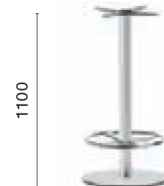

Elliptical stainless steel coffee table base

COLUMN Ø 60
TOP MAX 1200x800

4412

Stainless steel dining table base

COLUMN Ø 50
TOP MAX 650x650; Ø 900

4412 H500

Stainless steel coffee table base

COLUMN Ø 50
TOP MAX 650x650; Ø 900

4402

Stainless steel dining table base

COLUMN 50x50
TOP MAX 900x900

4402 H500

Stainless steel coffee table base

COLUMN 50x50
TOP MAX 900x900

4406

Stainless steel poseur table base

COLUMN 50x50
TOP MAX 700x700

4410/4411

Stainless steel dining table base

COLUMN Ø 76
TOP MAX 650x650; Ø 900

4413

Stainless steel coffee table base

COLUMN Ø 76
TOP MAX 650x650; Ø 900

4414

Stainless steel poseur table base

COLUMN Ø 76
TOP MAX Ø 700

4414R

Stainless steel poseur table base with footrest

COLUMN Ø 76
TOP MAX Ø 700

4402H

Stainless steel dining table base

COLUMN 50x50
TOP MAX 700x700