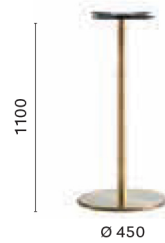

4400/4401

Stainless steel dining table base

COLUMN Ø 50
TOP MAX Ø 700

4400/4401 H500

Stainless steel coffee table base

COLUMN Ø 50
TOP MAX Ø 600

4404

Stainless steel poseur table base

COLUMN Ø 50
TOP MAX Ø 700

4437

Stainless steel dining table base

COLUMN Ø 89
TOP MAX HPL Ø1290+Ø 1590 - LAM Ø1300+Ø 1800

4901

Elliptical stainless steel dining table base

COLUMN Ø 76
TOP MAX 1800x1100

4903

Elliptical stainless steel coffee table base

COLUMN Ø 60
TOP MAX 1200x800

4412

Stainless steel dining table base

COLUMN Ø 50
TOP MAX 650x650; Ø 900

4412 H500

Stainless steel coffee table base

COLUMN Ø 50
TOP MAX 650x650; Ø 900