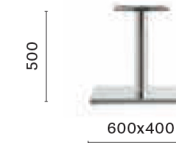

4472 H500

Stainless steel coffee
table base

COLUMN Ø 76
TOP MAX 1200x800