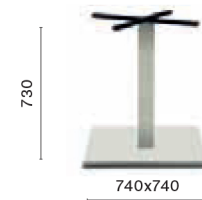

COLUMN Ø 76
TOP MAX 900x900; Ø 1300

4434

Stainless steel poseur table base

COLUMN Ø 76
TOP MAX 700x700; Ø 1000

4420/4421

Stainless steel dining table base

COLUMN Ø 76
TOP MAX 900x900

4423

Stainless steel coffee table base

COLUMN Ø 76
TOP MAX 900x900

4424

Stainless steel poseur table base

COLUMN Ø 76
TOP MAX 700x700

4440/4441Stainless steel
dining table baseCOLUMN 80x80
TOP MAX 900x900**4443**Stainless steel coffee
table baseCOLUMN 80x80
TOP MAX 900x900**4444**

Stainless steel poseur table base

COLUMN 80x80
TOP MAX 700x700**4497**Stainless steel
dining table baseCOLUMN 80x80
TOP MAX 1400x1400; Ø 1800**4499**Stainless steel
dining table baseCOLUMN 4x Ø 76
TOP MAX 1600x1600; Ø 2000**4452**Stainless steel
dining table baseCOLUMN 80x80
TOP MAX 1000x1000; Ø 1300**4452 H500**Stainless steel
coffee table baseCOLUMN 80x80
TOP MAX 1000x1000; Ø 1300**4456**