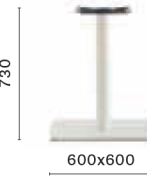

4492

Stainless steel
dining table base

COLUMN Ø 76
TOP MAX 1200x1200; Ø 1700