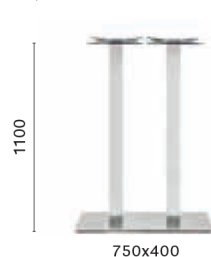

COLUMN 2x Ø 76
TOP MAX 1400x700

4462

Stainless steel dining table base

COLUMN 2x 80x80
TOP MAX 1600x900

4462 H500

Stainless steel coffee table base

COLUMN 2x 80x80
TOP MAX 1600x900

4466

Stainless steel poseur table base

COLUMN 2x 80x80
TOP MAX 1400x700

stainless steel table base / basamento acciaio inox

AC 316
AISI 316 for outdoor
AISI 316 per esterno

AC
Brushed
Satinato

LU
Polished
Lucidato