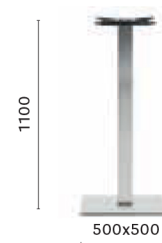

4456

Stainless steel poseur table base

COLUMN 80x80
TOP MAX 900x900; Ø 1100