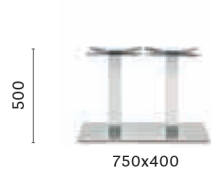

Stainless steel poseur table base

COLUMN 80x80
TOP MAX 1000x1000; Ø 1500**4470/4471**Stainless steel
dining table baseCOLUMN 80x80
TOP MAX 1400x900 - 1250x800 (HPL)**4473**Stainless steel coffee
table baseCOLUMN 80x80
TOP MAX 1400x900 - 1250x800 (HPL)**4474**

Stainless steel poseur table base

COLUMN 80x80
TOP MAX 1200x700

4467

Stainless steel dining table base

COLUMN 2x 50x50
TOP MAX 1600x900

4467 H500

Stainless steel coffee table base

COLUMN 2x 50x50
TOP MAX 1600x900

4460/4461

Stainless steel dining table base

COLUMN 2x Ø 76
TOP MAX 1600x900

4463

Stainless steel coffee table base

COLUMN 2x Ø 76
TOP MAX 1600x900

4464

Stainless steel poseur table base