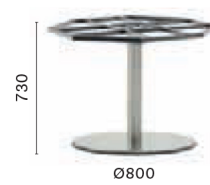

4400/4401

Stainless steel dining table base

COLUMN Ø 50
TOP MAX Ø 700

4400/4401 H500

Stainless steel coffee table base

COLUMN Ø 50
TOP MAX Ø 600

4404

Stainless steel poseur table base

COLUMN Ø 50
TOP MAX Ø 700

4437

Stainless steel dining table base

COLUMN Ø 89
TOP MAX HPL Ø1290+Ø 1590 - LAM Ø1300+Ø 1800

4901

Elliptical stainless steel dining table base

COLUMN Ø 76
TOP MAX 1800x1100

4903

Elliptical stainless steel coffee table base

COLUMN Ø 60
TOP MAX 1200x800

4412

Stainless steel dining table base

COLUMN Ø 50
TOP MAX 650x650; Ø 900

4412 H500

Stainless steel coffee table base

COLUMN Ø 50
TOP MAX 650x650; Ø 900

COLUMN 50x50
TOP MAX 700x700

4410/4411

Stainless steel dining table base

COLUMN Ø 76
TOP MAX 650x650; Ø 900

4413

Stainless steel coffee table base

COLUMN Ø 76
TOP MAX 650x650; Ø 900

4414