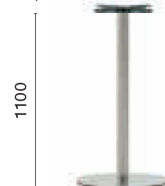

4414

Stainless steel poseur table base

COLUMN Ø 76
TOP MAX Ø 700