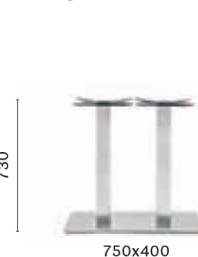

Stainless steel poseur table base

COLUMN 80x80
TOP MAX 1200x700

4467

Stainless steel dining table base

COLUMN 2x 50x50
TOP MAX 1600x900

4467 H500

Stainless steel coffee table base

COLUMN 2x 50x50
TOP MAX 1600x900

4460/4461

Stainless steel dining table base

COLUMN 2x Ø 76
TOP MAX 1600x900

4463

Stainless steel coffee table base

COLUMN 2x Ø 76
TOP MAX 1600x900

4464

Stainless steel poseur table base

COLUMN 2x Ø 76
TOP MAX 1400x700

4462

Stainless steel dining table base

COLUMN 2x 80x80
TOP MAX 1600x900

4462 H500

Stainless steel coffee table base

COLUMN 2x 80x80
TOP MAX 1600x900

4466