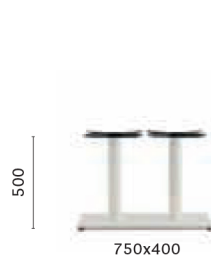

Stainless steel poseur table base

COLUMN 80x80
TOP MAX 1200x700

4467

Stainless steel dining table base

COLUMN 2x 50x50
TOP MAX 1600x900

4467 H500

Stainless steel coffee table base

COLUMN 2x 50x50
TOP MAX 1600x900

4460/4461

Stainless steel dining table base

COLUMN 2x Ø 76
TOP MAX 1600x900

4463

Stainless steel coffee table base

COLUMN 2x Ø 76
TOP MAX 1600x900

4464

Stainless steel poseur table base

COLUMN 2x Ø 76
TOP MAX 1400x700

4462

Stainless steel dining table base

COLUMN 2x 80x80
TOP MAX 1600x900

4462 H500

Stainless steel coffee table base

COLUMN 2x 80x80
TOP MAX 1600x900

4466