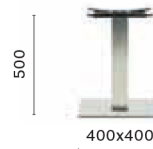

COLUMN Ø 76
TOP MAX 900x900; Ø 1300

4434

Stainless steel poseur table base

COLUMN Ø 76
TOP MAX 700x700; Ø 1000

4420/4421

Stainless steel dining table base

COLUMN Ø 76
TOP MAX 900x900

4423

Stainless steel coffee table base

COLUMN Ø 76
TOP MAX 900x900

4424

Stainless steel poseur table base

COLUMN Ø 76
TOP MAX 700x700

4440/4441Stainless steel
dining table baseCOLUMN 80x80
TOP MAX 900x900**4443**Stainless steel coffee
table baseCOLUMN 80x80
TOP MAX 900x900**4444**

Stainless steel poseur table base

COLUMN 80x80
TOP MAX 700x700**4497**Stainless steel
dining table baseCOLUMN 80x80
TOP MAX 1400x1400; Ø 1800**4499**Stainless steel
dining table baseCOLUMN 4x Ø 76
TOP MAX 1600x1600; Ø 2000**4452**Stainless steel
dining table baseCOLUMN 80x80
TOP MAX 1000x1000; Ø 1300**4452 H500**Stainless steel
coffee table baseCOLUMN 80x80
TOP MAX 1000x1000; Ø 1300**4456**