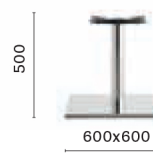

4492 H500

Stainless steel
coffee table base

COLUMN Ø 76
TOP MAX 1200x1200; Ø 1700