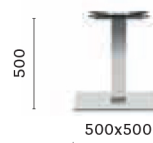

Stainless steel coffee table base

COLUMN Ø 76
TOP MAX 900x900

4424

Stainless steel poseur table base

COLUMN Ø 76
TOP MAX 700x700

4440/4441Stainless steel
dining table baseCOLUMN 80x80
TOP MAX 900x900**4443**Stainless steel coffee
table baseCOLUMN 80x80
TOP MAX 900x900**4444**

Stainless steel poseur table base

COLUMN 80x80
TOP MAX 700x700**4497**Stainless steel
dining table baseCOLUMN 80x80
TOP MAX 1400x1400; Ø 1800**4499**Stainless steel
dining table baseCOLUMN 4x Ø 76
TOP MAX 1600x1600; Ø 2000**4452**Stainless steel
dining table baseCOLUMN 80x80
TOP MAX 1000x1000; Ø 1300**4452 H500**Stainless steel
coffee table baseCOLUMN 80x80
TOP MAX 1000x1000; Ø 1300**4456**