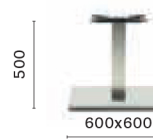

4493

Stainless steel coffee
table base

COLUMN 80x80
TOP MAX 1200x1200; Ø 1700