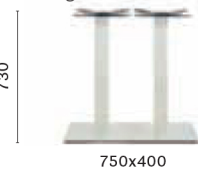

Stainless steel poseur table base

COLUMN 80x80
TOP MAX 900x900; Ø 1100**4472**Stainless steel
dining table baseCOLUMN Ø 76
TOP MAX 1200x800**4472 H500**Stainless steel coffee
table baseCOLUMN Ø 76
TOP MAX 1200x800**4492**Stainless steel
dining table baseCOLUMN Ø 76
TOP MAX 1200x1200; Ø 1700**4492 H500**Stainless steel
coffee table baseCOLUMN Ø 76
TOP MAX 1200x1200; Ø 1700**4475**Stainless steel
dining table baseCOLUMN 50x50
TOP MAX 1200x800**4475 H500**Stainless steel coffee
table baseCOLUMN 50x50
TOP MAX 1200x800**4490/4491**Stainless steel
dining table baseCOLUMN 80x80
TOP MAX 1200x1200; Ø 1700**4493**Stainless steel coffee
table baseCOLUMN 80x80
TOP MAX 1200x1200; Ø 1700**4494**

Stainless steel poseur table base

COLUMN 80x80
TOP MAX 1000x1000; Ø 1500**4470/4471**Stainless steel
dining table baseCOLUMN 80x80
TOP MAX 1400x900 - 1250x800 (HPL)**4473**Stainless steel coffee
table baseCOLUMN 80x80
TOP MAX 1400x900 - 1250x800 (HPL)**4474**

Stainless steel poseur table base

COLUMN 80x80
TOP MAX 1200x700

4467

Stainless steel dining table base

COLUMN 2x 50x50
TOP MAX 1600x900

4467 H500

Stainless steel coffee table base

COLUMN 2x 50x50
TOP MAX 1600x900