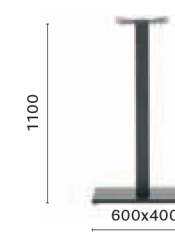

4474

Stainless steel poseur table base

COLUMN 80x80
TOP MAX 1200x700