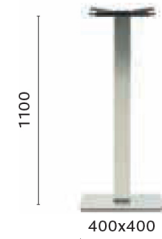

COLUMN Ø 76
TOP MAX 900x900; Ø 1300

4434

Stainless steel poseur table base

COLUMN Ø 76
TOP MAX 700x700; Ø 1000

4420/4421

Stainless steel dining table base

COLUMN Ø 76
TOP MAX 900x900

4423

Stainless steel coffee table base

COLUMN Ø 76
TOP MAX 900x900

4424

Stainless steel poseur table base

COLUMN Ø 76
TOP MAX 700x700

4440/4441Stainless steel
dining table baseCOLUMN 80x80
TOP MAX 900x900**4443**Stainless steel coffee
table baseCOLUMN 80x80
TOP MAX 900x900**4444**

Stainless steel poseur table base

COLUMN 80x80
TOP MAX 700x700**4497**Stainless steel
dining table baseCOLUMN 80x80
TOP MAX 1400x1400; Ø 1800**4499**Stainless steel
dining table baseCOLUMN 4x Ø 76
TOP MAX 1600x1600; Ø 2000**4452**Stainless steel
dining table baseCOLUMN 80x80
TOP MAX 1000x1000; Ø 1300**4452 H500**Stainless steel
coffee table baseCOLUMN 80x80
TOP MAX 1000x1000; Ø 1300**4456**