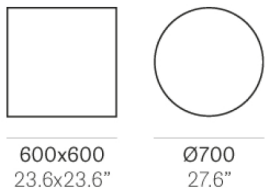

4.09.2020

Glass top excluded
Top in vetro escluso

Glass top only
Solo top in vetro

4.09.2020

4.09.2020

4.09.2020

Table KRYSTAL 4431_KR

COLUMN FINISHES