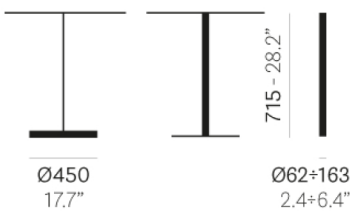

4.09.2020

Glass top excluded
Top in vetro escluso

Glass top only
Solo top in vetro

4.09.2020

4.09.2020

4.09.2020

Table KRYSTAL 4431_KR

COLUMN FINISHES