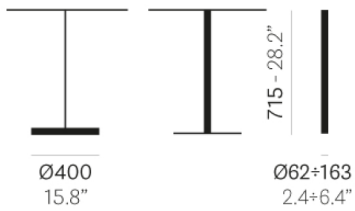

4.09.2020

Glass top excluded
Top in vetro escluso

Glass top only
Solo top in vetro

4.09.2020

4.09.2020

4.09.2020

Table KRYSTAL 4431_KR

COLUMN FINISHES