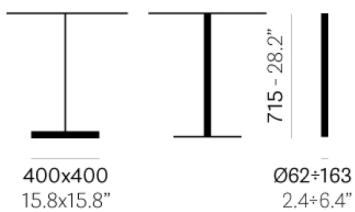

4.09.2020

Glass top excluded
Top in vetro escluso

Glass top only
Solo top in vetro

4.09.2020

4.09.2020

4.09.2020

Table KRYSTAL 4431_KR

COLUMN FINISHES