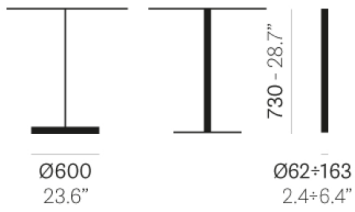

4.09.2020

Glass top excluded
Top in vetro escluso

Glass top only
Solo top in vetro

4.09.2020

4.09.2020

4.09.2020

Table KRYSTAL 4431_KR

COLUMN FINISHES