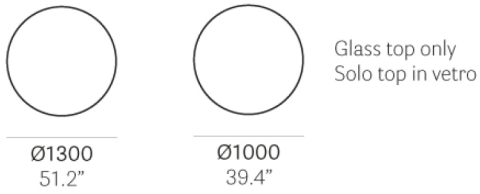

4.09.2020

Glass top excluded
Top in vetro escluso

Glass top only
Solo top in vetro

4.09.2020

4.09.2020

4.09.2020

Table KRYSTAL 4431_KR

COLUMN FINISHES