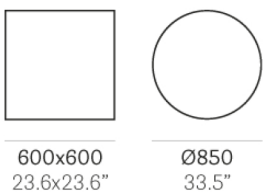

4.09.2020

Glass top excluded
Top in vetro escluso

Glass top only
Solo top in vetro

4.09.2020

4.09.2020

4.09.2020

Table KRYSTAL 4431_KR

COLUMN FINISHES