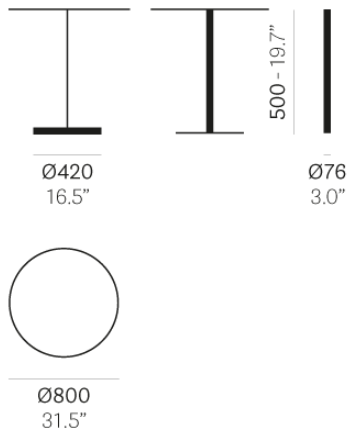

POWDER COATED FRAME (VIEW FINISHES AND MATERIALS)

FRAME FINISHES

FINISHES AND MATERIALS