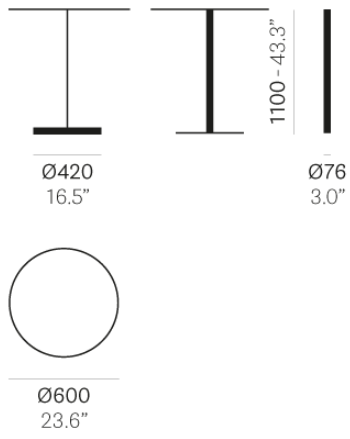

POWDER COATED FRAME (VIEW FINISHES AND MATERIALS)

FRAME FINISHES

FINISHES AND MATERIALS