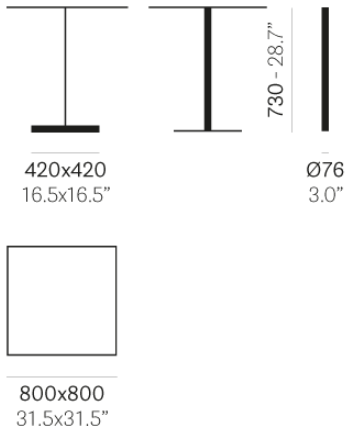

PEDRALI®

LINEA 4320-4321

DESIGN:
PEDRALI R&D

Linea table collection has essential and minimal shapes, with a delicate chamfer characterizing the thickness of the base. Table with square sand-blasted cast-iron base, steel cover base and steel or solid beech wood column with stainless steel ring. Available combined with square tops of different sizes and finishes.

INFORMATION REQUEST

POWDER COATED FRAME (VIEW FINISHES AND MATERIALS)

FRAME FINISHES

FINISHES AND MATERIALS

PEDRALI®

LINEA 4310-4311

DESIGN:
PEDRALI R&D

Linea table collection has essential and minimal shapes, with a delicate chamfer characterizing the thickness of the base. Table with round sand-blasted cast-iron base, steel cover base and steel or solid beech wood column with stainless steel ring. Available combined with round tops of different sizes and finishes.