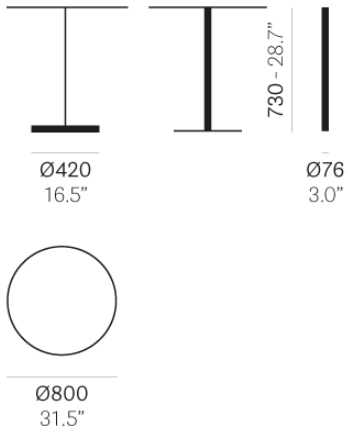

POWDER COATED FRAME (VIEW FINISHES AND MATERIALS)

FRAME FINISHES

FINISHES AND MATERIALS