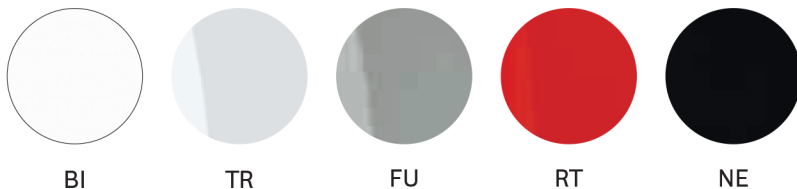

500

Barstool, polycarbonate or ABS seat, steel tube sled frame

510

Barstool, polycarbonate or ABS seat, steel tube sled frame

560

Swivel barstool, polycarbonate or ABS seat, stainless steel central base

570

Swivel barstool, polycarbonate or ABS seat, stainless steel central base adjustable in height

FINISHES / FINITURE

polycarbonate / policarbonato

ABS / ABS

powder coated / verniciato

BI100*

NERO*

* powder coated in the same colour of the shell
verniciato in tinta con la scocca