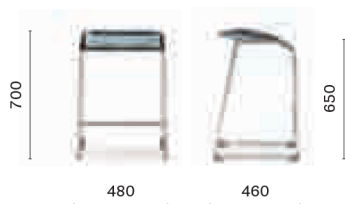

500

Barstool, polycarbonate or ABS seat, steel tube sled frame

510

Barstool, polycarbonate or ABS seat, steel tube sled frame

560

Swivel barstool, polycarbonate or ABS seat, stainless steel central base

570

Swivel barstool, polycarbonate or ABS seat, stainless steel central base adjustable in height

FINISHES / FINITURE

polycarbonate / policarbonato

ABS / ABS

powder coated / verniciato

BI100*

NERO*

* powder coated in the same colour of the shell
verniciato in tinta con la scocca