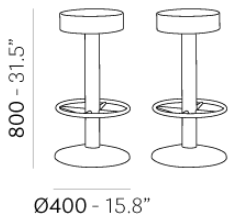

INFORMATION REQUEST

S_ZETA

Ø325 - 12.8"

S_TX

Ø335 - 13.2"

S350CON

Ø350 - 13.8"

S325FC

Ø325 - 12.8"

FRAME FINISHES

POWDER COATED FRAME (VIEW FINISHES AND MATERIALS)

FABRICS (VIEW FINISHES AND MATERIALS)

FINISHES AND MATERIALS

PEDRALI®

TONDA 4156

DESIGN:
PEDRALI R&D

S_ZETA

Ø325 - 12.8"

S_TX

Ø335 - 13.2"

S350CON

Ø350 - 13.8"

S325FC

Ø325 - 12.8"