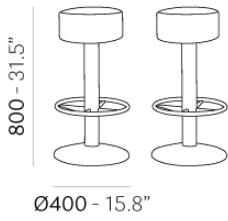

INFORMATION REQUEST

S_ZETA

Ø325 - 12.8"

S_TX

Ø335 - 13.2"

S350CON

Ø350 - 13.8"

S325FC

S_ZETA

Ø325 - 12.8"

S_TX

Ø335 - 13.2"

S350CON

Ø350 - 13.8"

S325FC

Ø325 - 12.8"