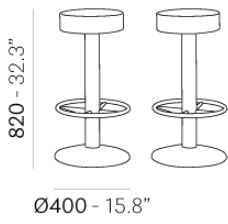

INFORMATION REQUEST

S_ZETA

Ø325 - 12.8"

S_TX

Ø335 - 13.2"

S350CON

Ø350 - 13.8"

S325FC

S_ZETA

Ø325 - 12.8"

S_TX

Ø335 - 13.2"

S350CON

Ø350 - 13.8"

S325FC

Ø325 - 12.8"