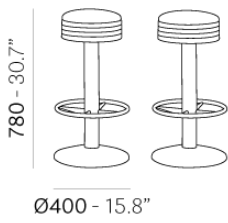

FRAME FINISHES

POWDER COATED FRAME (VIEW FINISHES AND MATERIALS)

FABRICS (VIEW FINISHES AND MATERIALS)

FINISHES AND MATERIALS