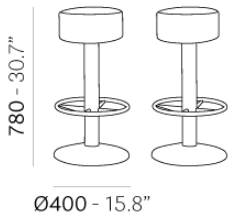

INFORMATION REQUEST

S_ZETA

Ø325 - 12.8"

S_TX

Ø335 - 13.2"

S350CON

Ø350 - 13.8"

S325FC

S_ZETA

Ø325 - 12.8"

S_TX

Ø335 - 13.2"

S350CON

Ø350 - 13.8"

S325FC

Ø325 - 12.8"