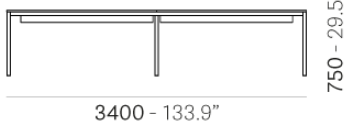

TOP FINISHES

POWDER COATED FRAME (VIEW FINISHES AND MATERIALS)

FINISHES AND MATERIALS