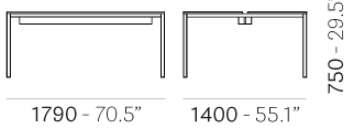

Art. TK2S179X140