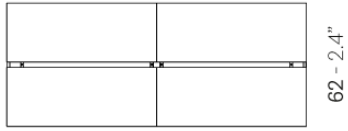

TOP FINISHES

POWDER COATED FRAME (VIEW FINISHES AND MATERIALS)

FINISHES AND MATERIALS