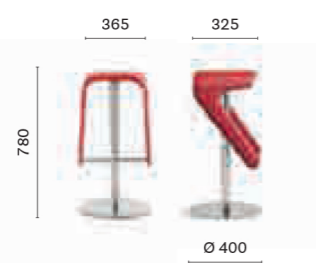

495 

Barstool, plywood shell, steel central base

496 

Barstool, plywood shell, stainless steel central base

497 

Barstool, leather shell, steel central base

498 

Barstool, leather shell, stainless steel central base

coated oak / rovere verniciato

RS
Bleached oak
Rovere sbiancato

W
Wenge
Wengé

laminated / laminato

406_0020

421

406_421

fabrics / tessuti