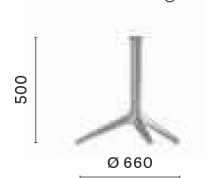

4790

Aluminium dining table base

COLUMN Ø 60
TOP MAX 600x600; Ø 700

4790V

Aluminium dining table base for glass top

COLUMN Ø 60
TOP MAX 600x600; Ø 700

4793

Aluminium coffee table base

COLUMN Ø 60
TOP MAX 600x600; Ø 700

4793V

Aluminium coffee table base for glass top

COLUMN Ø 60
TOP MAX 600x600; Ø 700

4797T

Aluminium table base with folding mechanism

COLUMN Ø 60
TOP MAX 700x700; Ø 800

4794

Poseur aluminium table base

COLUMN Ø 60
TOP MAX 600x600; Ø 600

4790T

Aluminium table base with folding mechanism

COLUMN Ø 60
TOP MAX 600x600; Ø 700

4794T

Aluminium poseur table base with folding mechanism

COLUMN Ø 60
TOP MAX 600x600; Ø 600

COLUMN Ø 60
TOP MAX 900x900; Ø 1000