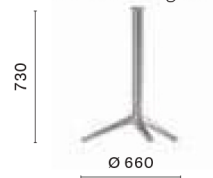

4790

Aluminium dining table base

COLUMN Ø 60
TOP MAX 600x600; Ø 700

4790V

Aluminium dining table base for glass top

COLUMN Ø 60
TOP MAX 600x600; Ø 700

4793

Aluminium coffee table base

COLUMN Ø 60
TOP MAX 600x600; Ø 700

4793V

Aluminium coffee table base for glass top

COLUMN Ø 60
TOP MAX 600x600; Ø 700

4797T

Aluminium table base with folding mechanism

COLUMN Ø 60
TOP MAX 700x700; Ø 800

4794

Poseur aluminium table base

COLUMN Ø 60
TOP MAX 600x600; Ø 600

4790T

Aluminium table base with folding mechanism

COLUMN Ø 60
TOP MAX 600x600; Ø 700

4794T

Aluminium poseur table base with folding mechanism

COLUMN Ø 60
TOP MAX 600x600; Ø 600

COLUMN Ø 60
TOP MAX 900x900; Ø 1000