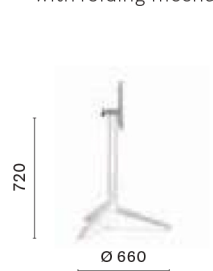

4790

Aluminium dining table base

COLUMN Ø 60
TOP MAX 600x600; Ø 700

4790V

Aluminium dining table base for glass top

COLUMN Ø 60
TOP MAX 600x600; Ø 700

4793

Aluminium coffee table base

COLUMN Ø 60
TOP MAX 600x600; Ø 700

4793V

Aluminium coffee table base for glass top

COLUMN Ø 60
TOP MAX 600x600; Ø 700

4797T

Aluminium table base with folding mechanism

COLUMN Ø 60
TOP MAX 700x700; Ø 800

4794

Poseur aluminium table base

COLUMN Ø 60
TOP MAX 600x600; Ø 600

4790T

Aluminium table base with folding mechanism

COLUMN Ø 60
TOP MAX 600x600; Ø 700

4794T

Aluminium poseur table base with folding mechanism

COLUMN Ø 60
TOP MAX 600x600; Ø 600

COLUMN Ø 60
TOP MAX 900x900; Ø 1000