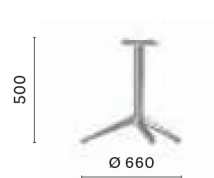

4790

Aluminium dining table base

COLUMN Ø 60
TOP MAX 600x600; Ø 700

4790V

Aluminium dining table base for glass top

COLUMN Ø 60
TOP MAX 600x600; Ø 700

4793

Aluminium coffee table base

COLUMN Ø 60
TOP MAX 600x600; Ø 700

4793V

Aluminium coffee table base for glass top

COLUMN Ø 60
TOP MAX 600x600; Ø 700

4797T

Aluminium table base with folding mechanism

COLUMN Ø 60
TOP MAX 700x700; Ø 800

4794

Poseur aluminium table base

COLUMN Ø 60
TOP MAX 600x600; Ø 600

4790T

Aluminium table base with folding mechanism

COLUMN Ø 60
TOP MAX 600x600; Ø 700

4794T

Aluminium poseur table base with folding mechanism

COLUMN Ø 60
TOP MAX 600x600; Ø 600

COLUMN Ø 60
TOP MAX 900x900; Ø 1000