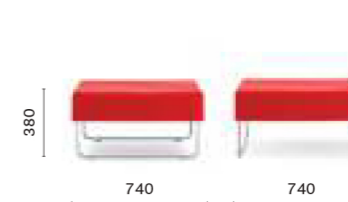

791

Lounge sofa unit, upholstered seat, steel tube sled frame

793

Lounge pouf unit, upholstered seat, steel tube sled frame

790

Lounge sofa unit, polyethylene seat, stainless steel tube sled frame

792

Lounge pouf unit, polyethylene seat, stainless steel tube sled frame

790/G_NE

Linking device only
LENGHT: 93

200/G_NE

Linking device only
LENGHT: 84

FINISHES / FINITURE

polyethylene / polietilene

fabrics / tessuti

→ see booklet for finishes
vedi catalogo finiture