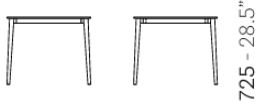

Art. TMLF_90x90

725 - 28.5"