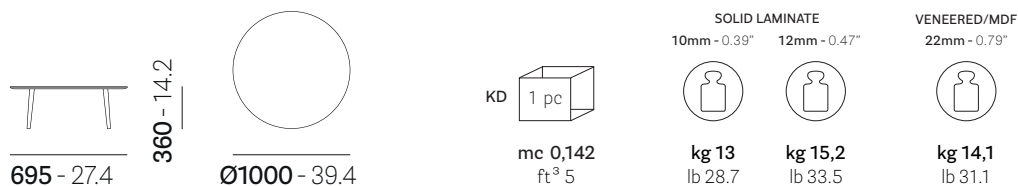

### • MLT\_50X50X48

480 - 18.9

mc 0,042  
ft<sup>3</sup> 1.5

SOLID LAMINATE  
10mm - 0.39" 12mm - 0.47"

kg 5,6  
lb 12.5

kg 6,3  
lb 13.9

VENEERED/MDF  
22mm - 0.79"

kg 6  
lb 13.2

MLTD\_60X36 - MLTD\_60X48 - MLT\_50X50X36 - MLT\_50X50X48  
MLT\_60X60X36 - MLT\_60X60X48 - MLTD100X36 - MLT120X74X36

100% MADE IN ITALY

DESIGN  
CMP Design

• MLT\_60X60X36

• MLT\_60X60X36

• MLTD100X36

• MLTD120X74X36