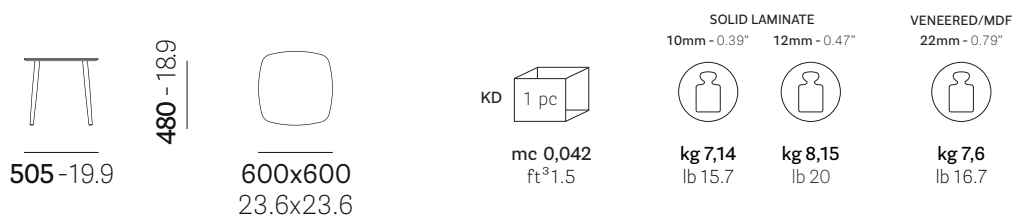

### • MLT\_50X50X48

480 - 18.9

mc 0,042  
ft<sup>3</sup> 1.5

SOLID LAMINATE  
10mm - 0.39" 12mm - 0.47"

kg 5,6  
lb 12.5

kg 6,3  
lb 13.9

VENEERED/MDF  
22mm - 0.79"

kg 6  
lb 13.2

MLTD\_60X36 - MLTD\_60X48 - MLT\_50X50X36 - MLT\_50X50X48  
MLT\_60X60X36 - MLT\_60X60X48 - MLTD100X36 - MLT120X74X36

100% MADE IN ITALY

DESIGN  
CMP Design

• MLT\_60X60X36

• MLT\_60X60X36

• MLTD100X36

• MLTD120X74X36