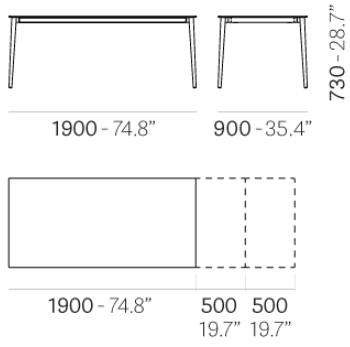

Table MALMÖ TML

TOP FINISHES

FRAME FINISHES

FINISHES AND MATERIALS

PRESS