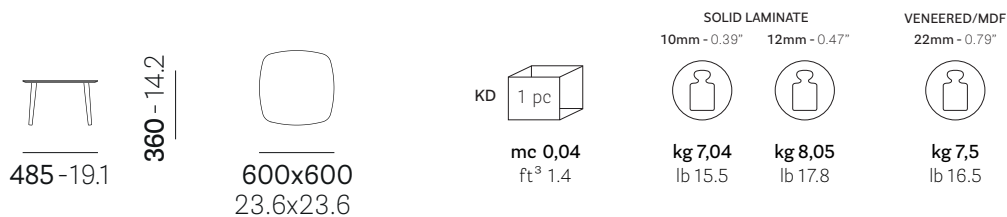

MLTD_60X36 - MLTD_60X48 - MLT_50X50X36 - MLT_50X50X48
MLT_60X60X36 - MLT_60X60X48 - MLTD100X36 - MLT120X74X36

100% MADE IN ITALY

DESIGN
CMP Design

• MLT_60X60X36