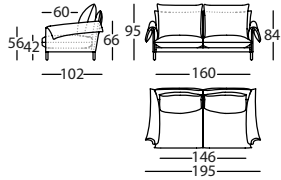

SUAVE
SOFT
DOUX

FIRME
FIRM
FERME

ALPINO by Rafa García, 2019

Brazo solapa / Arm with flap / Bras rabat

331.11.G.BS

ALPINO SILLON 115 BR SOLAPA
ALPINO ARMCHAIR 115 ARM W/FLAP
ALPINO FAUTEUIL 115 BRAS RABAT

0,70 m³ / 1 Pack. / 49,0 kg