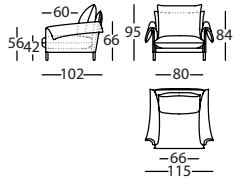

SUAVE
SOFT
DOUX

FIRME
FIRM
FERME

ALPINO by Rafa García, 2019

Brazo solapa / Arm with flap / Bras rabat

331.11.G.BS

ALPINO SILLON 115 BR SOLAPA
ALPINO ARMCHAIR 115 ARM W/FLAP
ALPINO FAUTEUIL 115 BRAS RABAT

0,70 m³ / 1 Pack. / 49,0 kg