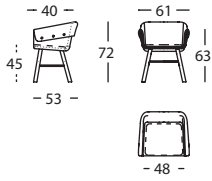

COLLAR by Skrivio, 2014

296.41.C

COLLAR BASE SILLA PATA MADERA
COLLAR CHAIR BASE WOODEN LEGS
COLLAR STRUCTURE CHAISE PIED BOIS

0,26 m³ / 1 Pack. / 12,0 kg

296.1B.C

COLLAR ALMOHADA ASIENTO
COLLAR SEAT CUSHION
COLLAR COUSSIN DE ASSISE

- m³ / - Pack. / - kg

PRECIO TOTAL POR SERIE

TOTAL PRICE

PRIX TOTAL PAR SÉRIE