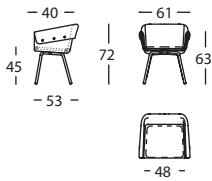

296.42.C

COLLAR BASE SILLA PATA METAL
COLLAR CHAIR BASE METAL LEGS
COLLAR STRUCTURE
CHAISE PIED METAL

0,24 m³ / 1 Pack. / 12,0 kg

296.1B.C

COLLAR ALMOHADA ASIENTO
COLLAR SEAT CUSHION
COLLAR COUSSIN DE ASSISE

- m³ / - Pack. / - kg

PRECIO TOTAL POR SERIE

TOTAL PRICE

PRIX TOTAL PAR SÉRIE