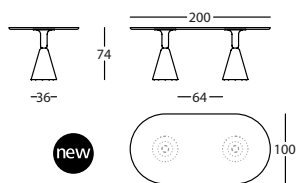

0,25 m³ / 2 Pack. / 43,5 kg

new

363.74.KH.FR

PION FRESNO MESA D90X74
PION ASH TABLE D90X74
PION FRÈNE TABLE D90X74

0,25 m³ / 2 Pack. / 40,5 kg

new

363.74.LH.FR

PION FRESNO MESA D100X74
PION ASH TABLE D100X74
PION FRÈNE TABLE D100X74

0,27 m³ / 2 Pack. / 43,5 kg

new

363.74.NH.FR

PION FRESNO MESA D120X74
PION ASH TABLE D120X74
PION FRÈNE TABLE D120X74

0,32 m³ / 2 Pack. / 53,5 kg

new

363.74.RH.FR

PION FRESNO MESA D150X74
PION ASH TABLE D150X74
PION FRÈNE TABLE D150X74

0,40 m³ / 2 Pack. / 67,0 kg

363.74.WLH.FR

PION FRESNO MESA 200X100X74
 PION ASH TABLE 200X100X74
 PION FRÈNE TABLE 200X100X74

0,52 m³ / 3 Pack. / 91,0 kg

363.74.Z1LH.FR

PION FRESNO MESA 240X100X74
 PION ASH TABLE 240X100X74
 PION FRÈNE TABLE 240X100X74