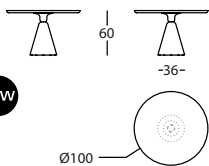

0,15 m³ / 2 Pack. / 16,0 kg

new

363.71.GG.FR

PION FRESNO MESITA D60X60
PION ASH TABLE D60X60
PION FRÈNE TABLE D60X60

0,15 m³ / 2 Pack. / 17,0 kg

new

363.74.GG.FR

PION FRESNO MESA D68X60
PION ASH TABLE D68X60
PION FRÈNE TABLE D68X60

0,15 m³ / 2 Pack. / 34,0 kg

new

363.74.KG.FR

PION FRESNO MESA D90X60
PION ASH TABLE D90X60
PION FRÈNE TABLE D90X60

0,19 m³ / 2 Pack. / 39,0 kg

new

363.74.LG.FR

PION FRESNO MESA D100X60
PION ASH TABLE D100X60
PION FRÈNE TABLE D100X60