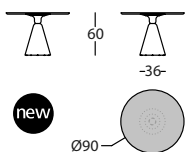

363.74.KG.A6

PION PETRA MESA D90X60
PION PETRA TABLE D90X60
PION PETRA TABLE D90X60

0,21 m² / 2 Pack. / 87,0 kg