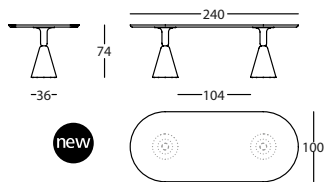

0,25 m³ / 2 Pack. / 43,5 kg

new

363.74.KH.FR

PION FRESNO MESA D90X74
PION ASH TABLE D90X74
PION FRÈNE TABLE D90X74

0,25 m³ / 2 Pack. / 40,5 kg

new

363.74.LH.FR

PION FRESNO MESA D100X74
PION ASH TABLE D100X74
PION FRÈNE TABLE D100X74

0,27 m³ / 2 Pack. / 43,5 kg

new

363.74.NH.FR

PION FRESNO MESA D120X74
PION ASH TABLE D120X74
PION FRÈNE TABLE D120X74

0,32 m³ / 2 Pack. / 53,5 kg

new

363.74.RH.FR

PION FRESNO MESA D150X74
PION ASH TABLE D150X74
PION FRÈNE TABLE D150X74

0,40 m³ / 2 Pack. / 67,0 kg

363.74.WLH.FR

PION FRESNO MESA 200X100X74
 PION ASH TABLE 200X100X74
 PION FRÈNE TABLE 200X100X74

0,52 m³ / 3 Pack. / 91,0 kg

363.74.Z1LH.FR

PION FRESNO MESA 240X100X74
 PION ASH TABLE 240X100X74
 PION FRÈNE TABLE 240X100X74