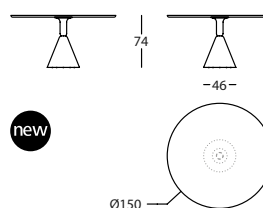

0,25 m³ / 2 Pack. / 43,5 kg

new

363.74.KH.FR

PION FRESNO MESA D90X74
PION ASH TABLE D90X74
PION FRÈNE TABLE D90X74

0,25 m³ / 2 Pack. / 40,5 kg

new

363.74.LH.FR

PION FRESNO MESA D100X74
PION ASH TABLE D100X74
PION FRÈNE TABLE D100X74

0,27 m³ / 2 Pack. / 43,5 kg

new

363.74.NH.FR

PION FRESNO MESA D120X74
PION ASH TABLE D120X74
PION FRÈNE TABLE D120X74

0,32 m³ / 2 Pack. / 53,5 kg

new

363.74.RH.FR

PION FRESNO MESA D150X74
PION ASH TABLE D150X74
PION FRÈNE TABLE D150X74

0,40 m³ / 2 Pack. / 67,0 kg

363.74.WLH.FR

PION FRESNO MESA 200X100X74
 PION ASH TABLE 200X100X74
 PION FRÈNE TABLE 200X100X74

0,52 m³ / 3 Pack. / 91,0 kg

363.74.Z1LH.FR

PION FRESNO MESA 240X100X74
 PION ASH TABLE 240X100X74
 PION FRÈNE TABLE 240X100X74