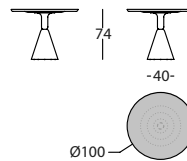

363.74.LH.A6

PION PETRA MESA D100X74
PION PETRA TABLE D100X74
PION PETRA TABLE D100X74

0,29 m² / 2 Pack. / 95,0 kg