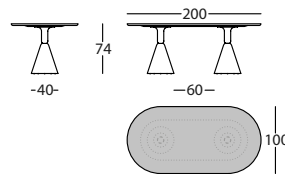

363.74.LG.A6

PION PETRA MESA D100X60
PION PETRA TABLE D100X60
PION PETRA TABLE D100X60

0,23 m² / 2 Pack. / 93,5 kg

363.74.GH.A6

PION PETRA MESA D68X74
PION PETRA TABLE D68X74
PION PETRA TABLE D68X74

0,23 m² / 2 Pack. / 71,0 kg

363.74.KH.A6

PION PETRA MESA D90X74
PION PETRA TABLE D90X74
PION PETRA TABLE D90X74

0,27 m² / 2 Pack. / 88,0 kg

363.74.LH.A6

PION PETRA MESA D100X74
PION PETRA TABLE D100X74
PION PETRA TABLE D100X74

0,29 m² / 2 Pack. / 95,0 kg