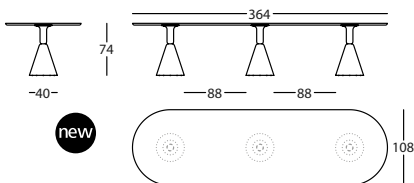

363.74.Z94LH.FR

PION FRESNO MESA CONFERENCIA 364X108X74
PION ASH CONFERENCE TABLE 364X108X74
PION FRÈNE TABLE DE CONFÉRENCE 364X108X74

0,97 m³ / 4 Pack. / 230,0 kg

363.3P.A

PION PASACABLE REDONDO D9
PION ROUND GROMMET
PION PASSE-CABLE ROND

- m³ / - Pack. / - kg

Ejemplo de colocación de pasacables. / Example placement of grommets. / Exemple de placement de passe-cable.

PASA-CABLES CIRCULAR: POR FAVOR, INDIQUE CON UN DIBUJO LA CANTIDAD Y UBICACIÓN DESEADA.
ROUND GROMMET FITTED DURING THE MANUFACTURING PROCESS. PLEASE INDICATE THE POSITION AND QUANTITY REQUIRED IN A PLAN WHEN ORDERING.
PASSE-CABLE CIRCULAIRE: MERCI D' INDIQUER AVEC UN SCHÉMA LA QUANTITÉ ET LA PLACEMENT EXACT DÉSIRÉ.