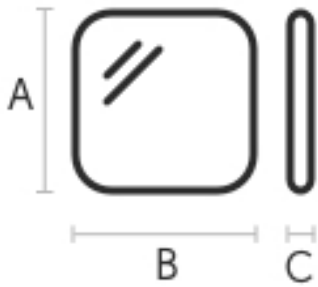

#### Dimensions

#### Volumetric Details

**Weight** 28 Kg  
**Volume** 0.09 mc  
**Package** 1

	cm	inch
<b>A</b>	110	43.3
<b>B</b>	91.4	36
<b>C</b>	2.2	0.9

# Spot S Mirror

design Nicola Bonriposi, 2020

Spot wall mirror with beveled edge. The mirror can be installed vertically or rotated 90°.

The Spot collection includes three mirrors with organic shapes, available in three different sizes.

### Dimensions

	cm	inch
A	79	31.1
B	59	23.2
C	2.2	0.9