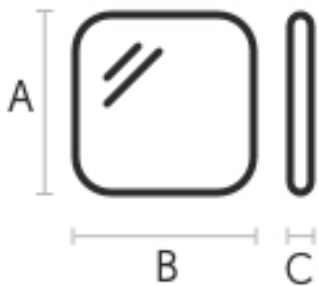

## Spot M Mirror

design Nicola Bonriposi, 2020

Spot wall mirror with beveled edge. The mirror can be installed vertically or rotated 90°.

The Spot collection includes three mirrors with organic shapes available in three different sizes.

#### Dimensions

#### Volumetric Details

**Weight** 28 Kg  
**Volume** 0.09 mc  
**Package** 1

	cm	inch
<b>A</b>	110	43.3
<b>B</b>	91.4	36
<b>C</b>	2.2	0.9

### Dimensions

	cm	inch
A	79	31.1
B	59	23.2
C	2.2	0.9