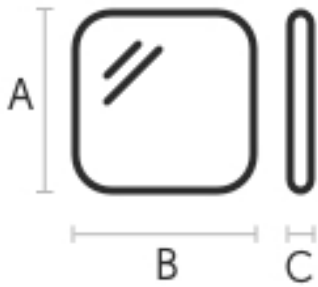

## Spot M Mirror

design Nicola Bonriposi, 2020

Spot wall mirror with beveled edge. The mirror can be installed vertically or rotated 90°.

The Spot collection includes three mirrors with organic shapes available in three different sizes.

### Dimensions

	cm	inch
A	79	31.1
B	59	23.2
C	2.2	0.9

## Spot L Mirror

design Nicola Bonriposi, 2020

Spot wall mirror with chamfered edge. The mirror can be installed vertically or rotated 90 °.

The Spot collection includes three mirrors with organic shapes available in three different sizes.

#### Dimensions