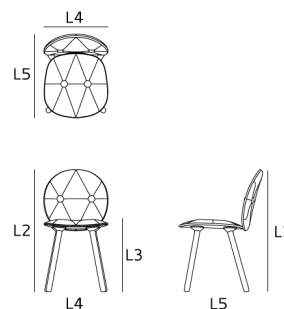

Seduta con struttura in metallo, rivestimento in tessuto e/o pelle, bottoni in legno

Chair with structure in steel, upholstered in fabric and / or leather, wooden buttons

TECHNICAL SPECIFICATION

| | | | | | |
|----------------------------------|-------|-------|-----------|----|-------|
| Fabric ml/yd | 1,21 | 1,32 | L1 | | |
| Leather mq/yd² | 2,37 | 2,84 | L2 | 83 | 32,68 |
| Pieces per box | 2,00 | | L3 | 46 | 18,11 |
| Gros Weight kg/lb | 13,57 | 29,92 | L4 | 43 | 16,93 |
| volume mc/yd³ | 0,387 | 0,506 | L5 | 56 | 22,05 |
| stackable n. | | | | | |