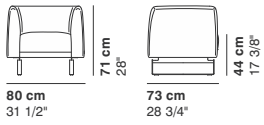

TAILOR

cod. 9070 / **steel_small armchair**