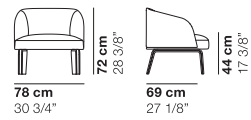

cod. 1362 / lounge armchair wooden legs