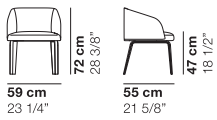

cod. 1356 / small armchair swivel base

cod. 1357 / small sofa metal legs

cod. 1358 / lounge armchair metal legs

cod. 1359 / lounge sofa metal legs

cod. 1360 / small armchair wooden legs

cod. 1361 / small sofa wooden legs