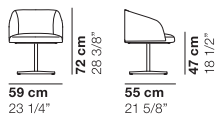

cod. 1356 / small armchair swivel base