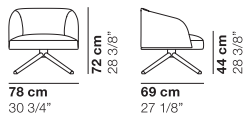

cod. 1364 / lounge armchair swivel base