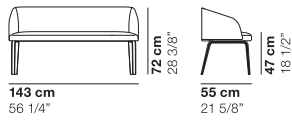

cod. 1356 / small armchair swivel base

cod. 1357 / small sofa metal legs

cod. 1358 / lounge armchair metal legs

cod. 1359 / lounge sofa metal legs

cod. 1360 / small armchair wooden legs

cod. 1361 / small sofa wooden legs