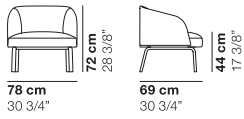

cod. 1358 / lounge armchair metal legs