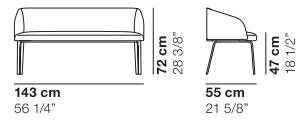

cod. 1357 / small sofa metal legs