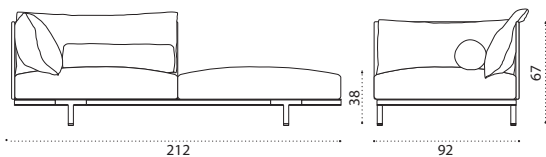

COVER713 Rain cover 213 x 95 h67

→ 69 | 1 box 94X214X70H 89 Kg

Ethimo

Yacht Collection ^{new} / Baia

Chaise longue module - Left

Item	Description
BACLS69T1TR13P	Alu. carbon/teak + linen-leather
BACLS69T1PP56	Alu. carbon/teak + maiorca
BACLS69TR13P	Alu. carbon + linen-leather
BACLS69PP56	Alu. carbon + maiorca
BACLS69ATR13P	Alu. carbon/accoya + linen-leather
BACLS69APP56	Alu. carbon/accoya + maiorca
BACLS70T1TR13P	Alu. silver/teak + linen-leather
BACLS70T1PP56	Alu. silver/teak + maiorca
BACLS70TR13P	Alu. silver + linen-leather
BACLS70PP56	Alu. silver + maiorca
BACLS70ATR13P	Alu. silver/accoya + linen-leather
BACLS70APP56	Alu. silver/accoya + maiorca

COVER712 Rain cover 213 x 95 h67

→ 69 | 1 box 94X214X70H 89 Kg

Yacht Collection ^{new} / Baia

Design: Christophe Pillet

Collection composed of:
loung armchair / sofa / modular sofa
/ daybed / sunbed / pouf / coffee table