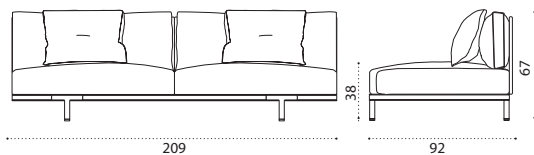

COVER710 Rain cover 213 x 95 h67

Yacht Collection ^{new} / Baia

Design: Christophe Pillet

Collection composed of:
loung armchair / sofa / modular sofa
/ daybed / sunbed / pouf / coffee table

XL Central module