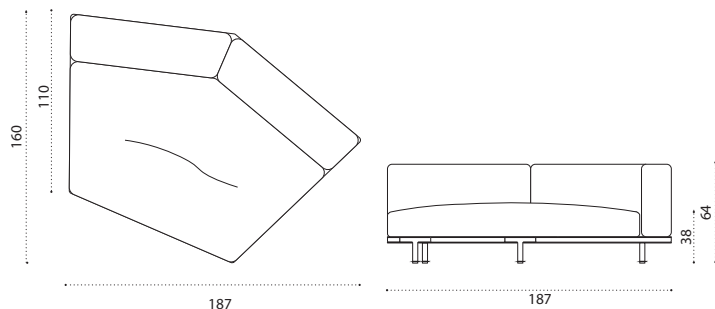

Yacht Collection / Costiera ^{new}

Design: Christophe Pillet

Collection composed of:
armchair / sofa modular
/ sofa / daybed

XL Corner module

Item	Description
CIAUD69T1PP56	Alu. carbon/teak + maiorca
CIAUD69PP56	Alu. carbon + maiorca
CIAUD69APP56	Alu. carbon/accoya + maiorca
CIAUD70T1PP56	Alu. silver/teak + maiorca
CIAUD70PP56	Alu. silver + maiorca
CIAUD70APP56	Alu. silver/accoya + maiorca

COVER702 Rain cover 188 x 167 h64

→ 45 1 box 189X162X67H 65 Kg

XL Back end module - Right

CIFDD69T1PP56	Alu. carbon/teak + maiorca
CIFDD69PP56	Alu. carbon + maiorca
CIFDD69APP56	Alu. carbon/accoya + maiorca
CIFDD70T1PP56	Alu. silver/teak + maiorca
CIFDD70PP56	Alu. silver + maiorca
CIFDD70APP56	Alu. silver/accoya + maiorca

COVER703 Rain cover 281 x 113 h64