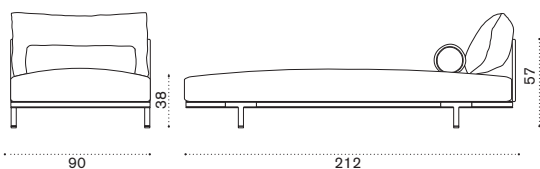

Yacht Collection ^{new} / Baia

Design: Christophe Pillet

Collection composed of:
loung armchair / sofa / modular sofa
/ daybed / sunbed / pouf / coffee table

Sunbed

Item	Description
BALED69T1TR13P	Alu. carbon/teak + linen-leather
BALED69T1PP5756	Alu. carbon/teak + navy/maiorca
BALED69T1PP5856	Alu. carbon/teak + cruise/maiorca
BALED69T1PP56	Alu. carbon/teak + maiorca
BALED69TR13P	Alu. carbon + linen-leather
BALED69PP5756	Alu. carbon + navy/maiorca
BALED69PP5856	Alu. carbon + cruise/maiorca
BALED69PP56	Alu. carbon + maiorca
BALED69ATR13P	Alu. carbon/accoya + linen-leather
BALED69APP5756	Alu. carbon/accoya + navy/maiorca
BALED69APP5856	Alu. carbon/accoya + cruise/maiorca
BALED69APP56	Alu. carbon/accoya + maiorca
BALED70T1TR13P	Alu. silver/teak + linen-leather
BALED70T1PP5756	Alu. silver/teak + navy/maiorca
BALED70T1PP5856	Alu. silver/teak + cruise/maiorca
BALED70T1PP56	Alu. silver/teak + maiorca
BALED70TR13P	Alu. silver + linen-leather
BALED70PP5756	Alu. silver + navy/maiorca
BALED70PP5856	Alu. silver + cruise/maiorca
BALED70PP56	Alu. silver + maiorca
BALED70ATR13P	Alu. silver/accoya + linen-leather
BALED70APP5756	Alu. silver/accoya + navy/maiorca
BALED70APP5856	Alu. silver/accoya + cruise/maiorca
BALED70APP56	Alu. silver/accoya + maiorca

COVER716	Rain cover 213 x 91 h58

→ 59 | 1 box 92X214X60H 79 Kg

Ethimo