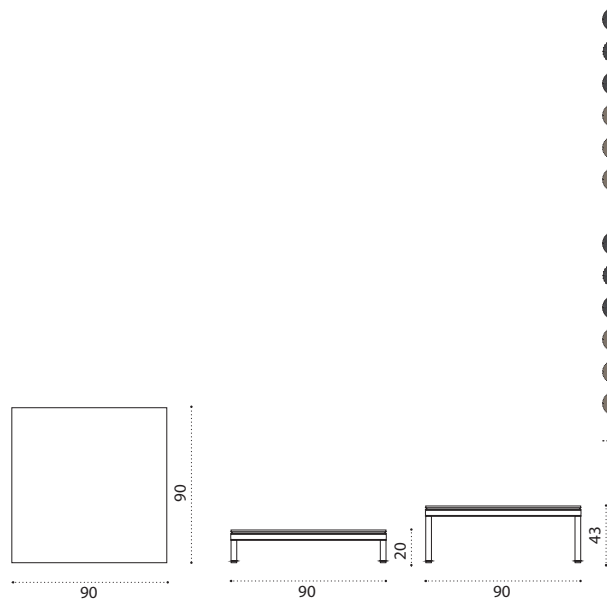

→ 40 | 1 box 212X92X40H 60 Kg

Outdoor Decor

Yacht Collection ^{new} / Baia

Design: Christophe Pillet

Collection composed of:
loung armchair / sofa / modular sofa
/ daybed / sunbed / pouf / coffee table

Coffee table 90x90