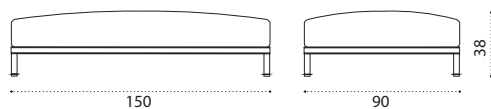

Yacht Collection ^{new} / Baia

Design: Christophe Pillet

Collection composed of:
loung armchair / sofa / modular sofa
/ daybed / sunbed / pouf / coffee table

Pouf 150x90

Item	Description
BAPUM1D69T1PP58	Alu. carbon/teak + cruise
BAPUM1D69T1PP56	Alu. carbon/teak + maiorca
BAPUM1D69T1PP57	Alu. carbon/teak + navy
BAPUM1D69T1TR13	Alu. carbon/teak + linen
BAPUM1D69PP58	Alu. carbon + cruise
BAPUM1D69PP56	Alu. carbon + maiorca
BAPUM1D69PP57	Alu. carbon + navy
BAPUM1D69TR13	Alu. carbon + linen
BAPUM1D69APP58	Alu. carbon/accoya + cruise
BAPUM1D69APP56	Alu. carbon/accoya + maiorca
BAPUM1D69APP57	Alu. carbon/accoya + navy
BAPUM1D69ATR13	Alu. carbon/accoya + linen
BAPUM1D70T1PP58	Alu. silver/teak + cruise
BAPUM1D70T1PP56	Alu. silver/teak + maiorca
BAPUM1D70T1PP57	Alu. silver/teak + navy
BAPUM1D70T1TR13	Alu. silver/teak + linen
BAPUM1D70PP58	Alu. silver + cruise
BAPUM1D70PP56	Alu. silver + maiorca
BAPUM1D70PP57	Alu. silver + navy
BAPUM1D70TR13	Alu. silver + linen
BAPUM1D70APP58	Alu. silver/accoya + cruise
BAPUM1D70APP56	Alu. silver/accoya + maiorca
BAPUM1D70APP57	Alu. silver/accoya + navy
BAPUM1D70ATR13	Alu. silver/mahogany + linen
COVER718	Rain cover 151 x 91 h38

→ 30 | 1 box 152X92X40H 45 Kg

Ethimo