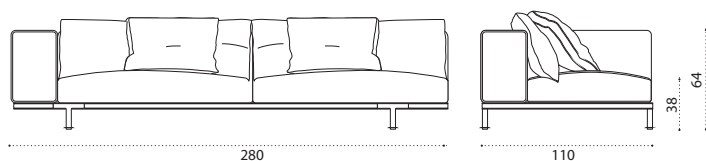

→ 65 1 box 282X112X67H 85 Kg | *NOTE: this product can also be shipped disassembled*

Ethimo