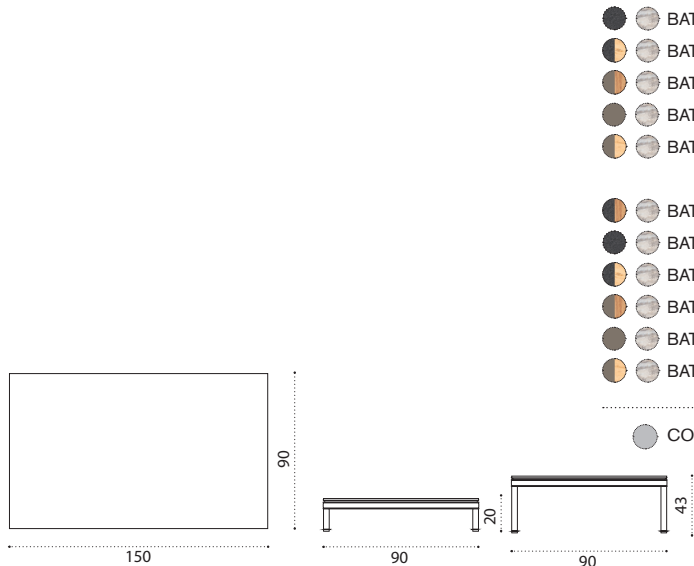

Coffee table 150x90

BATCRH1D69T1PTS	Alu. carbon/teak + travertino silver h20
BATCRH1D69PTS	Alu. carbon + travertino silver h20
BATCRH1D69APTS	Alu. carbon/accoya + travertino silver h20
BATCRH1D70T1PTS	Alu. silver/teak + travertino silver h20
BATCRH1D70PTS	Alu. silver + travertino silver h20
BATCRH1D70APTS	Alu. silver/accoya + travertino silver h20
BATCRH2D69T1PTS	Alu. carbon/teak + travertino silver h43
BATCRH2D69PTS	Alu. carbon + travertino silver h43
BATCRH2D69APTS	Alu. carbon/accoya + travertino silver h43
BATCRH2D70T1PTS	Alu. silver/teak + travertino silver h43
BATCRH2D70PTS	Alu. silver + travertino silver h43
BATCRH2D70APTS	Alu. silver/accoya + travertino silver h43

COVER721 Rain cover 151 x 91 h19

→ 45 | 1 box 152X92X22H 60 Kg / → 47 | 1 box 152X92X45H 62 Kg

Ethimo