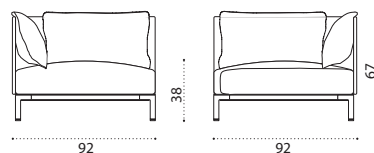

→ 36 | 1 box 94X94X70H 46 Kg

BAAUD69T1TR13P	Alu. carbon/teak + linen-leather
BAAUD69T1PP56	Alu. carbon/teak + maiorca
BAAUD69TR13P	Alu. carbon + linen-leather
BAAUD69PP56	Alu. carbon + maiorca
BAAUD69ATR13P	Alu. carbon/accoya + linen-leather
BAAUD69APP56	Alu. carbon/teak + maiorca
BAAUD70T1TR13P	Alu. silver/teak + linen-leather
BAAUD70T1PP56	Alu. silver/teak + maiorca
BAAUD70TR13P	Alu. silver + linen-leather
BAAUD70PP56	Alu. silver + maiorca
BAAUD70ATR13P	Alu. silver/accoya + linen-leather
BAAUD70APP56	Alu. silver/accoya + maiorca

COVER708 Rain cover 95 x 95 h67