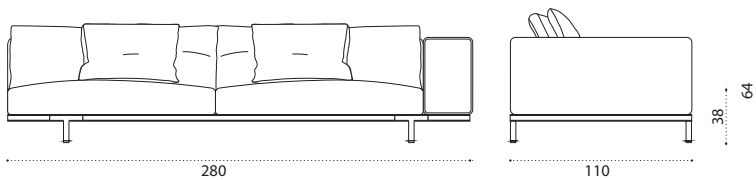

 COVER703 Rain cover 281 x 113 h64

 → 65   1 box 282X112X67H 85 Kg | *NOTE: this product can also be shipped disassembled*

Ethimo

Yacht Collection

/ Costiera ^{new}

XL Back end module - Left

Item	Description
 CIFSD69T1PP56	Alu. carbon/teak + maiorca
 CIFSD69PP56	Alu. carbon + maiorca
 CIFSD69APP56	Alu. carbon/accoya + maiorca
 CIFSD70T1PP56	Alu. silver/teak + maiorca
 CIFSD70PP56	Alu. silver + maiorca
 CIFSD70APP56	Alu. silver/accoya + maiorca
<hr/>	
 COVER704	Rain cover 281 x 113 h64

 → 65   |  1 box 282X112X67H 85 Kg | *NOTE: this product can also be shipped disassembled*

Yacht Collection ^{new} / Baia

Collection composed of:
loung armchair / sofa / modular sofa
/ daybed / sunbed / pouf / coffee table