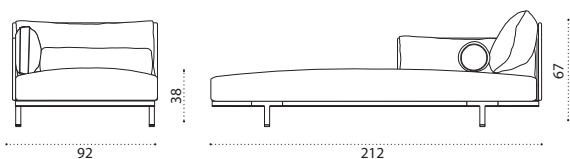

Yacht Collection ^{new} / Baia

Design: Christophe Pillet

Collection composed of:
loung armchair / sofa / modular sofa
/ daybed / sunbed / pouf / coffee table

Daybed - Right

Item	Description
BADBDD69T1TR13P	Alu. carbon/teak + linen-leather
BADBDD69T1PP5756	Alu. carbon/teak + navy/majorca
BADBDD69T1PP5856	Alu. carbon/teak + cruise/majorca
BADBDD69T1PP56	Alu. carbon/teak + maiorca
BADBDD69TR13P	Alu. carbon + linen-leather
BADBDD69PP5756	Alu. carbon + navy/majorca
BADBDD69PP5856	Alu. carbon + cruise/majorca
BADBDD69PP56	Alu. carbon + maiorca
BADBDD69ATR13P	Alu. carbon/accoya + linen-leather
BADBDD69APP5756	Alu. carbon/accoya + navy/majorca
BADBDD69APP5856	Alu. carbon/accoya + cruise/majorca
BADBDD69APP56	Alu. carbon/accoya + maiorca
BADBDD70T1TR13P	Alu. silver/teak + linen-leather
BADBDD70T1PP5756	Alu. silver/teak + navy/majorca
BADBDD70T1PP5856	Alu. silver/teak + cruise/majorca
BADBDD70T1PP56	Alu. silver/teak + maiorca
BADBDD70TR13P	Alu. silver + linen-leather
BADBDD70PP5756	Alu. silver + navy/majorca
BADBDD70PP5856	Alu. silver + cruise/majorca
BADBDD70PP56	Alu. silver + maiorca
BADBDD70ATR13P	Alu. silver/accoya + linen-leather
BADBDD70APP5756	Alu. silver/accoya + navy/majorca
BADBDD70APP5856	Alu. silver/accoya + cruise/majorca
BADBDD70APP56	Alu. silver/accoya + maiorca
COVER714	Rain cover 213 x 93 h67

→ 57 | 1 box 94X214X70H 77 Kg

Ethimo