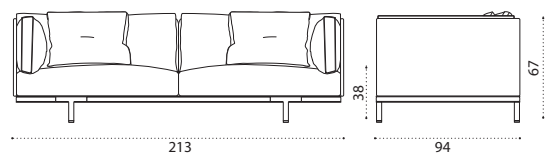

COVER706 Rain cover 155 x 95 h67

Yacht Collection ^{new} / Baia

Design: Christophe Pillet

Collection composed of:
loung armchair / sofa / modular sofa
/ daybed / sunbed / pouf / coffee table

XL sofa

→ 69 | 1 box 215X96X70H 89 Kg