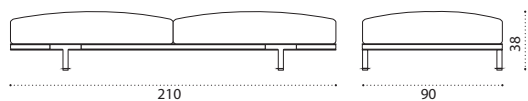

Yacht Collection ^{new} / Baia

Pouf 210x90

Item	Description
BAPUM2D69T1PP58	Alu. carbon/teak + cruise
BAPUM2D69T1PP56	Alu. carbon/teak + maiorca
BAPUM2D69T1PP57	Alu. carbon/teak + navy
BAPUM2D69T1TR13	Alu. carbon/teak + linen
BAPUM2D69PP58	Alu. carbon + cruise
BAPUM2D69PP56	Alu. carbon + maiorca
BAPUM2D69PP57	Alu. carbon + navy
BAPUM2D69TR13	Alu. carbon + linen
BAPUM2D69APP58	Alu. carbon/accoya + cruise
BAPUM2D69APP56	Alu. carbon/accoya + maiorca
BAPUM2D69APP57	Alu. carbon/accoya + navy
BAPUM2D69ATR13	Alu. carbon/accoya + linen
BAPUM2D70T1PP58	Alu. silver/teak + cruise
BAPUM2D70T1PP56	Alu. silver/teak + maiorca
BAPUM2D70T1PP57	Alu. silver/teak + navy
BAPUM2D70T1TR13	Alu. silver/teak + linen
BAPUM2D70PP58	Alu. silver + cruise
BAPUM2D70PP56	Alu. silver + maiorca
BAPUM2D70PP57	Alu. silver + navy
BAPUM2D70TR13	Alu. silver + linen
BAPUM2D70APP58	Alu. silver/accoya + cruise
BAPUM2D70APP56	Alu. silver/accoya + maiorca
BAPUM2D70APP57	Alu. silver/accoya + navy
BAPUM2D70ATR13	Alu. silver/accoya + linen
COVER719	Rain cover 211 x 91 h38

→ 40 | 1 box 212X92X40H 60 Kg

Outdoor Decor