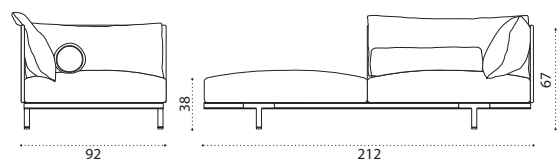

BACLDD69T1TR13P	Alu. carbon/teak + linen-leather
BACLDD69T1PP56	Alu. carbon/teak + maiorca
BACLDD69TR13P	Alu. carbon + linen-leather
BACLDD69PP56	Alu. carbon + maiorca
BACLDD69ATR13P	Alu. carbon/accoya + linen-leather
BACLDD69APP56	Alu. carbon/accoya + maiorca
BACLDD70T1TR13P	Alu. silver/teak + linen-leather
BACLDD70T1PP56	Alu. silver/teak + maiorca
BACLDD70TR13P	Alu. silver + linen-leather
BACLDD70PP56	Alu. silver + maiorca
BACLDD70ATR13P	Alu. silver/accoya + linen-leather
BACLDD70APP56	Alu. silver/accoya + maiorca

COVER713 Rain cover 213 x 95 h67

→ 69 | 1 box 94X214X70H 89 Kg

Ethimo