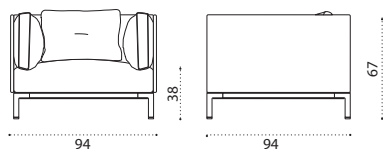

 → 65   |  1 box 282X112X67H 85 Kg | *NOTE: this product can also be shipped disassembled*

Yacht Collection ^{new} / Baia

Collection composed of:
loung armchair / sofa / modular sofa
/ daybed / sunbed / pouf / coffee table

Lounge armchair

→ 32,5 | 1 box 96X96X70H 42 Kg

Item	Description
BAPLD69T1TR13P	Alu. carbon/teak + linen-leather
BAPLD69T1PP5756	Alu. carbon/teak + navy/maiorca
BAPLD69T1PP56	Alu. carbon/teak + maiorca
BAPLD69TR13P	Alu. carbon + linen-leather
BAPLD69PP5756	Alu. carbon + navy/maiorca
BAPLD69PP56	Alu. carbon + maiorca
BAPLD69ATR13P	Alu. carbon/accoya + linen-leather
BAPLD69APP5756	Alu. carbon/accoya + navy/maiorca
BAPLD69APP56	Alu. carbon/accoya + maiorca
BAPLD70T1TR13P	Alu. silver/teak + linen-leather
BAPLD70T1PP5756	Alu. silver/teak + navy/maiorca
BAPLD70T1PP56	Alu. silver/teak + maiorca
BAPLD70TR13P	Alu. silver + linen-leather
BAPLD70PP5756	Alu. silver + navy/maiorca
BAPLD70PP56	Alu. silver + maiorca
BAPLD70ATR13P	Alu. silver/accoya + linen-leather
BAPLD70APP5756	Alu. silver/accoya + navy/maiorca
BAPLD70APP56	Alu. silver/accoya + maiorca