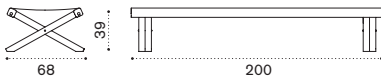

Sunbed

Item

 ETBRT1A12

Description

Teak + dove grey acrylic

 → 13,5    1 box 80X203X11H 20 Kg

Ethimo