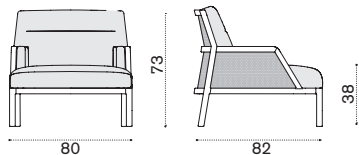

Bergère armchair

Item

- GLPIT1R1
- GLPIT5R2

Description

Teak + light grey rope
Pickled teak + taupe rope

- GLCUPIAW25
- GLCUPIAW24
- GLCUPIPP50
- COVER405

Cushion (seat+back), nature white
Cushion (seat+back), nature grey
Cushion (seat+back), corda
Rain cover 84 x 87 h73

→ 19 | 1 box 95X95X133H 66 Kg → 2 pcs + 1 box cushions 63x62x112H 12 Kg