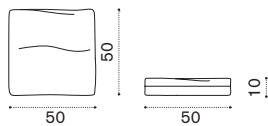

Grand Life

XL sofa

Item	Description
GLD3T1R1	Teak + light grey rope
GLD3T5R2	Pickled teak + taupe rope
GLCUDIAW25	Cushion (seat+back), nature white
GLCUDIAW24	Cushion (seat+back), nature grey
GLCUDIIPP50	Cushion (seat+back), corda
COVER407	Rain cover 245 x 112 h61

→ 52 | 1 box 124X257X87H 136 Kg

Complementary back cushion for XL sofa and armchair

GLCUSCAW25	Back cushion, nature white
GLCUSCAW24	Back cushion, nature grey
GLCUSCPP50	Back cushion, corda

→ 1,3

Coffee table Ø 77 h25

GLTCTH1T1LI	Teak + ice white, h 25
GLTCTH1T5LS	Pickled teak + sand, h 25
COVER412	Rain cover Ø 80 h25

→ 9 | 1 box 81X81X31H 13 Kg

Outdoor Decor