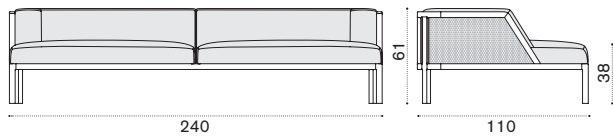

Cushion (seat+back), nature white
 Cushion (seat+back), nature grey
 Cushion (seat+back), corda
 Rain cover 84 x 87 h73

→ 19 | 1 box 95X95X133H 66 Kg → 2 pcs + 1 box cushions 63x62x112H 12 Kg

Lounge armchair

- GLPLT1R1
- GLPLT5R2

Teak + light grey rope
 Pickled teak + taupe rope

- GLCUPLAW25
- GLCUPLAW24
- GLCUPLPP50
- COVER406

Cushion (seat+back), nature white
 Cushion (seat+back), nature grey
 Cushion (seat+back), corda
 Rain cover 112 x 112 h61

→ 28,5 | 1 box 123X119X80H 59,5 Kg

Ethimo

Grand Life

XL sofa

Item	Description
GLD3T1R1	Teak + light grey rope
GLD3T5R2	Pickled teak + taupe rope
GLCUDIAW25	Cushion (seat+back), nature white
GLCUDIAW24	Cushion (seat+back), nature grey
GLCUDIIPP50	Cushion (seat+back), corda
COVER407	Rain cover 245 x 112 h61