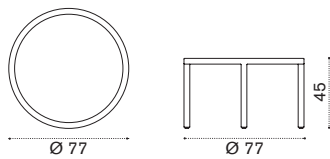

→ 52 | 1 box 124X257X87H 136 Kg

Complementary back cushion for XL sofa and armchair

GLCUSCAW25	Back cushion, nature white
GLCUSCAW24	Back cushion, nature grey
GLCUSCPP50	Back cushion, corda

→ 1,3

Coffee table Ø 77 h25

GLTCTH1T1LI	Teak + ice white, h 25
GLTCTH1T5LS	Pickled teak + sand, h 25
COVER412	Rain cover Ø 80 h25

→ 9 | 1 box 81X81X31H 13 Kg

Outdoor Decor

Grand Life

Design: Christophe Pillet

Collection composed of:
 lounge armchair / sofa / bergère
 / sunbed / coffee table

FSC™ certified product

Coffee table Ø 77 h45

→ 9 | 1 box 81X81X57H 16 Kg

Item	Description
GLTCTH2T1LI	Teak + ice white, h 45
GLTCTH2T5LS	Pickled teak + sand, h 45
COVER411	Rain cover Ø 80 h45

Rectangular coffee table 100x65 h25