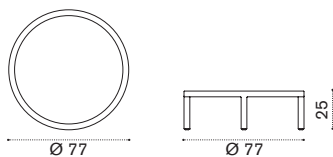

→ 52 | 1 box 124X257X87H 136 Kg

Complementary back cushion for XL sofa and armchair

GLCUSCAW25	Back cushion, nature white
GLCUSCAW24	Back cushion, nature grey
GLCUSCPP50	Back cushion, corda

→ 1,3

Coffee table Ø 77 h25