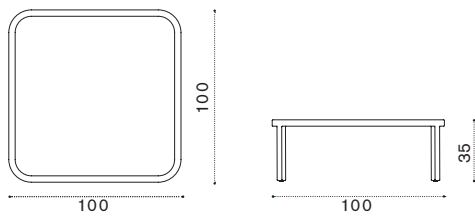

Square coffee table 100x100 h35

→ 15 | 1 box 106X106X42H 27,5 Kg

GLTCQH1T1LI	Teak + ice white
GLTCQH1T5LS	Pickled teak + sand
COVER409	Rain cover 102 x 102 h35