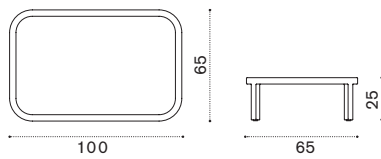

FSC™ certified product

Coffee table Ø 77 h45

→ 9 | 1 box 81X81X57H 16 Kg

Item	Description
GLTCTH2T1LI	Teak + ice white, h 45
GLTCTH2T5LS	Pickled teak + sand, h 45
COVER411	Rain cover Ø 80 h45

Rectangular coffee table 100x65 h25