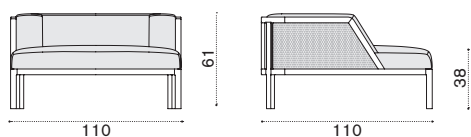

Cushion (seat+back), nature white
 Cushion (seat+back), nature grey
 Cushion (seat+back), corda
 Rain cover 84 x 87 h73

→ 19 | 1 box 95X95X133H 66 Kg → 2 pcs + 1 box cushions 63x62x112H 12 Kg

Lounge armchair