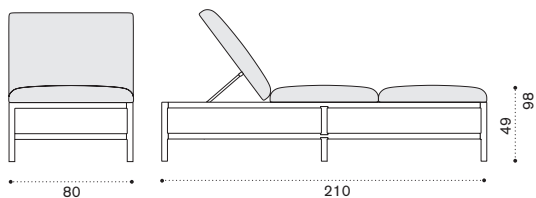

FSC™ certified product

Coffee table Ø 77 h45

→ 9 | 1 box 81X81X57H 16 Kg

Item	Description
GLTCTH2T1LI	Teak + ice white, h 45
GLTCTH2T5LS	Pickled teak + sand, h 45
COVER411	Rain cover Ø 80 h45

Rectangular coffee table 100x65 h25

→ 10 | 1 box 104X71X33H 17 Kg

GLTCRH1T1LI	Teak + ice white
GLTCRH1T5LS	Pickled teak + sand
COVER410	Rain cover 67 x 102 h25

Square coffee table 100x100 h35

→ 15 | 1 box 106X106X42H 27,5 Kg

GLTCQH1T1LI	Teak + ice white
GLTCQH1T5LS	Pickled teak + sand
COVER409	Rain cover 102 x 102 h35

Sunbed

→ 29 | 1 box 82X215X51H 40 Kg

G LLET1AW25	Teak + light grey + n. white
G LLET1AW24	Teak + light grey + n. grey
G LLET1PP50	Teak + light grey + corda
G LLET5AW25	Pickled teak + taupe + n. white
G LLET5AW24	Pickled teak + taupe + n. grey
G LLET5PP50	Pickled teak + taupe + corda
COVER503	Rain cover 212 x 82 h51