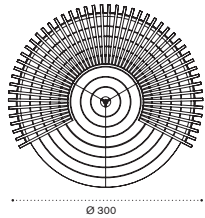

Item

Description

● HUNIT1A

Aluminium + Accoya®

□ ● HUCUNIP60

Mattress Ø2,7m h8cm, h. acqua

□ ● HUCUNIA56

Mattress Ø2,7m h8cm, charron

□ ● HUCUNIP25

Mattress Ø2,7m h8cm, h. white

● HUTDV78

Curtain 2,8x2,65 m, velum white stone

● HUTDV79

Curtain 2,8x2,65 m, velum swell

→ 360 8 boxes 1X 142X205X158H 205 Kg + 1X 280X212X10H 20 Kg + 2X 20X342X13H 40 Kg + 4X 16X342X13H 32 Kg | 1 box cushion 140X210X27H 15 Kg

Ethimo

Hut

Decorative cushion 55x55 cm

Item	Description
HUCUSCM2P25	Cushion 55x55cm, h. white
HUCUSCM2P60	Cushion 55x55cm, h. acqua
HUCUSCM2A56	Cushion 55x55cm, charron
HUCUSCM2PP3	Cushion 55x55cm, laguna
HUCUSCM2P12	Cushion 55x55cm, gris sauge