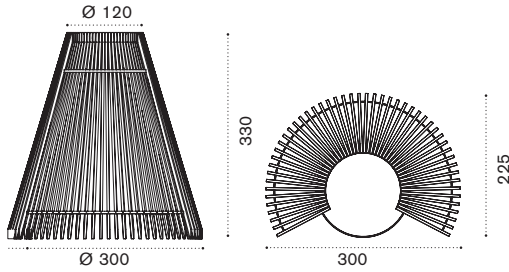

□ ● HUCUNIP25

Mattress Ø2,7m h8cm, h. white

● HUTDV78

Curtain 2,8x2,65 m, velum white stone

● HUTDV79

Curtain 2,8x2,65 m, velum swell

→ 360 8 boxes 1X 142X205X158H 205 Kg + 1X 280X212X10H 20 Kg + 2X 20X342X13H 40 Kg + 4X 16X342X13H 32 Kg | 1 box cushion 140X210X27H 15 Kg

Ethimo

Hut

Decorative cushion 55x55 cm

Item	Description
HUCUSCM2P25	Cushion 55x55cm, h. white
HUCUSCM2P60	Cushion 55x55cm, h. acqua
HUCUSCM2A56	Cushion 55x55cm, charron
HUCUSCM2PP3	Cushion 55x55cm, laguna
HUCUSCM2P12	Cushion 55x55cm, gris sauge

→ 1 | 1 box 60X60X15H 1,5 Kg

Wooden shelter Ø 3m x h3,3 m

HUGUT1A	Aluminium + Accoya®
HUTDV78	Curtain 2,8x2,65 m, velum white stone
HUTDV79	Curtain 2,8x2,65 m, velum swell

→ 199 | 7 boxes 1X 280X212X10H 20 Kg + 2X 20X342X13H 40 Kg + 4X 16X342X13H 32 Kg