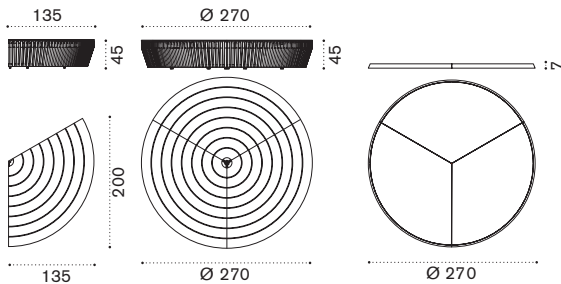

□ ● HUCUNIP25

Mattress Ø2,7m h8cm, h. white

● HUTDV78

Curtain 2,8x2,65 m, velum white stone

● HUTDV79

Curtain 2,8x2,65 m, velum swell

→ 360 8 boxes 1X 142X205X158H 205 Kg + 1X 280X212X10H 20 Kg + 2X 20X342X13H 40 Kg + 4X 16X342X13H 32 Kg | 1 box cushion 140X210X27H 15 Kg

Ethimo

Hut

Decorative cushion 55x55 cm

Item	Description
HUCUSCM2P25	Cushion 55x55cm, h. white
HUCUSCM2P60	Cushion 55x55cm, h. acqua
HUCUSCM2A56	Cushion 55x55cm, charron
HUCUSCM2PP3	Cushion 55x55cm, laguna
HUCUSCM2P12	Cushion 55x55cm, gris sauge

→ 1 | 1 box 60X60X15H 1,5 Kg

Wooden shelter Ø 3m x h3,3 m

HUGUT1A	Aluminium + Accoya®
HUTDV78	Curtain 2,8x2,65 m, velum white stone
HUTDV79	Curtain 2,8x2,65 m, velum swell

→ 199 | 7 boxes 1X 280X212X10H 20 Kg + 2X 20X342X13H 40 Kg + 4X 16X342X13H 32 Kg

Round lounge bed Ø 2,7m x h44 cm

HULBT1A	Aluminium + Accoya®
HUCUNIP60	Mattress Ø2,7m h8cm, h. acqua
HUCUNIA56	Mattress Ø2,7m h8cm, charron
HUCUNIP25	Mattress Ø2,7m h8cm, h. white

→ 205 | 1 box 142X205X158H 205 Kg | 1 box cushion 140X210X27H 15 Kg