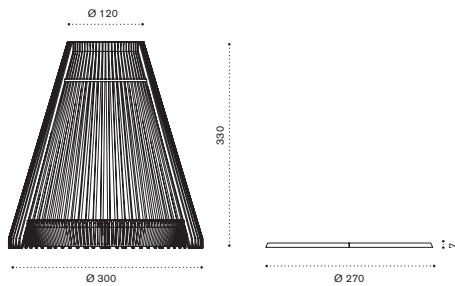

Polyester
Hydro
Acqua

Acrylic
Charron

Fabrics

Velum
White

Velum
Swell

Rubelli
Outmap
Laguna

Rubelli
Outcross Gris
Sauge

Hut Ø 3m x h3,2m

Item

Description

● HUNIT1A

Aluminium + Accoya®

□ ● HUCUNIP60

Mattress Ø2,7m h8cm, h. acqua

□ ● HUCUNIA56

Mattress Ø2,7m h8cm, charron

□ ● HUCUNIP25

Mattress Ø2,7m h8cm, h. white

● HUTDV78

Curtain 2,8x2,65 m, velum white stone

● HUTDV79

Curtain 2,8x2,65 m, velum swell

→ 360 8 boxes 1X 142X205X158H 205 Kg + 1X 280X212X10H 20 Kg + 2X 20X342X13H 40 Kg + 4X 16X342X13H 32 Kg | 1 box cushion 140X210X27H 15 Kg