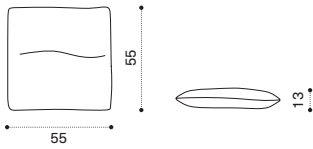

Hut

Decorative cushion 55x55 cm

Item	Description
HUCUSCM2P25	Cushion 55x55cm, h. white
HUCUSCM2P60	Cushion 55x55cm, h. acqua
HUCUSCM2A56	Cushion 55x55cm, charron
HUCUSCM2PP3	Cushion 55x55cm, laguna
HUCUSCM2P12	Cushion 55x55cm, gris sauge

→ 1 | 1 box 60X60X15H 1,5 Kg