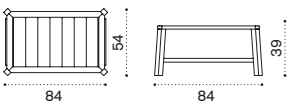

### Description

- Pickled teak
- Teak

 → 8,5  |  1 box 58X65X24H 10 Kg

## Rectangular coffee table 84x54 with removable tray

-  PCTCRT5
-  PCTCRT1

- Pickled teak
- Teak

 → 10  |  1 box 58X90,5X24H 14 Kg

Ethimo