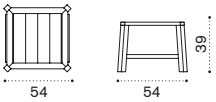

## Square coffee table 54x54 with removable tray

### Description

- Pickled teak
- Teak

 → 8,5  |  1 box 58X65X24H 10 Kg