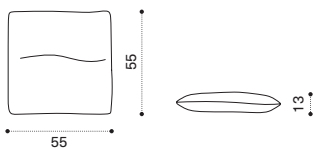

Back cushion 45x45 cm

Item	Description
RACUSCM1PP1	Back cushion, chartreuse
RACUSCM1PP2	Back cushion, ardoise
RACUSCM1PP3	Back cushion, laguna
RACUSCM1P10	Back cushion, olive blue
RACUSCM1P11	Back cushion, caraibi rose
RACUSCM1P12	Back cushion, gris sauge
RACUSCM1A42	Back cushion, blue
RACUSCM1A43	Back cushion, white
RACUSCM1A44	Back cushion, taupe
RACUSCM1P25	Back cushion, hydro white
RACUSCM1P24	Back cushion, hydro grey
RACUSCM1P60	Back cushion, hydro acqua
RACUSCM1A58	Back cushion, checks breeze
RACUSCM1A59	Back cushion, checks oliver green
RACUSCM1AV9	Back cushion, velvet smoke
RACUSCM1PPR	Back cushion, tricot stripes
RACUSCM1PPP	Back cushion, tricot panna
RACUSCM1PPG	Back cushion, tricot grigio
RACUSCM1PPB	Back cushion, tricot bordeaux

Back cushion 55x55 cm

RACUSCM2PP1	Back cushion, chartreuse
RACUSCM2PP2	Back cushion, ardoise
RACUSCM2PP3	Back cushion, laguna
RACUSCM2P10	Back cushion, olive blue
RACUSCM2P11	Back cushion, caraibi rose
RACUSCM2P12	Back cushion, gris sauge
RACUSCM2P25	Back cushion, h. white
RACUSCM2P24	Back cushion, hydro grey
RACUSCM2P60	Back cushion, h. acqua
RACUSCM2A58	Back cushion, checks breeze
RACUSCM2A62	Back cushion, checks oliver blue
RACUSCM2A59	Back cushion, checks oliver green
RACUSCM2A57	Back cushion, checks wild berry
RACUSCM2AV9	Back cushion, velvet smoke