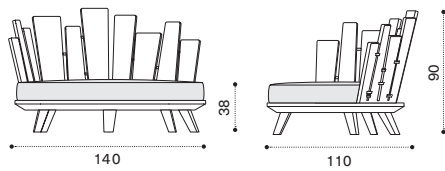

Rafael

Design: Paola Navone

Collection composed of:
lounge armchair / daybed
/ lounge armchair with integrated
coffee table / coffee table
/ sunbed / dining table
/ dining armchair

FSC™ certified product

Lounge armchair right

Item	Description

- RAPLDT1S Brushed teak
- RAPLDT5 Pickled teak

- RACUPLDPP1 Seat cushion, chartreuse
- RACUPLDPP2 Seat cushion, ardoise
- RACUPLDPP3 Seat cushion, laguna
- RACUPLDP25 Seat cushion, hydro white
- RACUPLDP24 Seat cushion, hydro grey
- RACUPLDA58 Seat cushion, checks breeze
- RACUPLDA62 Seat cushion, checks oliver blue
- RACUPLDA59 Seat cushion, checks oliver green
- RACUPLDA57 Seat cushion, checks wild berry
- RACUPLDAV9 Seat cushion, velvet smoke
- COVER506 Rain cover 141 x 102 h92

→ 35 1 box 108X146X33H 42 Kg + 1 box cushion 92X130X16H 9 Kg

Lounge armchair left