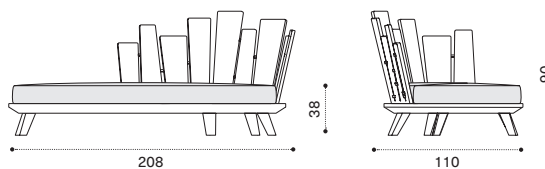

- RADST1S Brushed teak
- RADST5 Pickled teak

1. ---
2. RACUSPP1 Seat cushion, chartreuse
   - RACUSPP2 Seat cushion, ardoise
   - RACUSPP3 Seat cushion, laguna
   - RACUSP25 Seat cushion, hydro white
   - RACUSP24 Seat cushion, hydro grey
   - RACUSA58 Seat cushion, checks breeze
   - RACUSA62 Seat cushion, checks oliver blue
   - RACUSA59 Seat cushion, checks oliver green
   - RACUSA57 Seat cushion, checks wild berry
   - RACUSAV9 Seat cushion, velvet smoke
   - COVER510 Rain cover 211 x 103 h92

→ 60,5 | 1 box 106X202X37H 70,5 Kg + 1 box cushion 95X195X16H 14 Kg