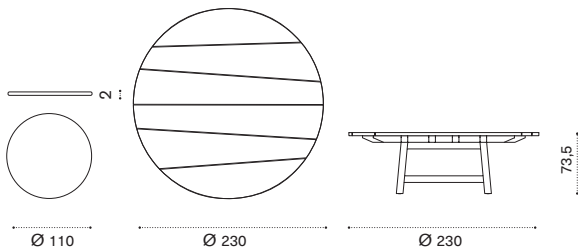

Round dining table Ø 230

RATPTM1T1S	Brushed teak
RATPTM1T5	Pickled teak
RAPGMS	Carrara marble, rotating tray Ø110
COVER612	Rain cover Ø 231 h75

→ 177 → 12 | 1 box 131X245X56H 270 Kg