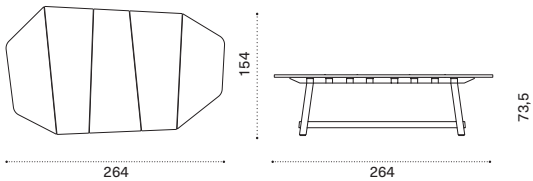

Dining table 264x154

RATPRM1T1SPSR	Brushed teak + smeraldo
RATPRM1T1SMS	Brushed teak + carrara marble
RATPRM1T5PSR	Pickled teak + smeraldo
RATPRM1T5MS	Pickled teak + carrara marble

COVER611 Rain cover 265 x 156 h75

→ 255 → 10 | 1 box 140X241X52H 354 Kg