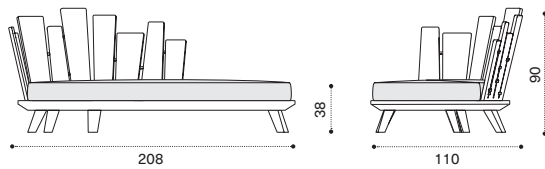

 → 35   1 box 108X146X33H 42 Kg +  1 box cushion 92X130X16H 9 Kg

Lounge armchair left

-  RAPLST1S Brushed teak
-  RAPLST5 Pickled teak

-  RACUPLSPP1 Seat cushion, chartreuse
-  RACUPLSPP2 Seat cushion, ardoise
-  RACUPLSPP3 Seat cushion, laguna
-  RACUPLSP25 Seat cushion, hydro white
-  RACUPLSP24 Seat cushion, hydro grey
-  RACUPLSA58 Seat cushion, checks breeze
-  RACUPLSA62 Seat cushion, checks oliver blue
-  RACUPLSA59 Seat cushion, checks oliver green
-  RACUPLSA57 Seat cushion, checks wild berry
-  RACUPLSAV9 Seat cushion, velvet smoke
-  COVER507 Rain cover 141 x 102 h92

 → 35   1 box 108X146X33H 42 Kg +  1 box cushion 92X130X16H 9 Kg

Ethimo

Rafael

Daybed right

Item

Description

-  RADDT1S Brushed teak
-  RADDT5 Pickled teak

-
-  RACUDDPP1 Seat cushion, chartreuse
 -  RACUDDPP2 Seat cushion, ardoise
 -  RACUDDPP3 Seat cushion, laguna
 -  RACUDDP25 Seat cushion, hydro white
 -  RACUDDP24 Seat cushion, hydro grey
 -  RACUDDA58 Seat cushion, checks breeze
 -  RACUDDA62 Seat cushion, checks oliver blue
 -  RACUDDA59 Seat cushion, checks oliver green
 -  RACUDDA57 Seat cushion, checks wild berry
 -  RACUDDAV9 Seat cushion, velvet smoke
 -  COVER509 Rain cover 211 x 103 h92