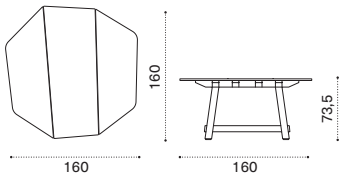

Sunbed roller cushion 90x Ø 17

Item	Description
RACULEPRPP2	Roller cushion, ardoise
RACULEPRPP3	Roller cushion, laguna
RACULEPRP11	Roller cushion, caraibe rose
RACULEPRP12	Roller cushion, gris sauge
RACULEPRP25	Roller cushion, hydro white
RACULEPRP24	Roller cushion, hydro grey
RACULEPRP60	Roller cushion, hydro acqua

→ 1 | 1 box cushion 90X20X20H 1,5 Kg

Octagonal dining table 160x160

RATPQM1T1SPSR	Brushed teak + smeraldo
RATPQM1T1SMS	Brushed teak + carrara marble
RATPQM1T5PSR	Pickled teak + smeraldo
RATPQM1T5MS	Pickled teak + carrara marble

COVER610 Rain cover 161 x 161 h75

→ 160 → 4 - 6 | 1 box 170X149X53H 220 Kg