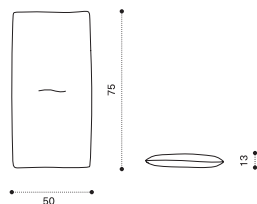

Sunbed back cushion 75x50 cm

→ 1,5 | | | 1 box cushion 52X77X15H 2 Kg

RACULESCPP2	Back cushion, ardoise
RACULESCPP3	Back cushion, laguna
RACULESCP11	Back cushion, caraibe rose
RACULESCP12	Back cushion, gris sauge
RACULESCP25	Back cushion, hydro white
RACULESCP24	Back cushion, hydro grey
RACULESCP60	Back cushion, hydro acqua