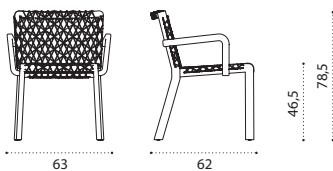

Dining armchair

RAPDT1SR1	Brushed teak + rope light grey
RAPDT5R1	Pickled teak + rope light grey

RACUPDP25	Seat cushion, hydro white
RACUPDP24	Seat cushion, hydro grey
RACUPDPP2	Seat cushion, ardoise
RACUPDPP3	Seat cushion, laguna

→ 6 | 1 box 73X72X90H 16 Kg → 2 pcs COVER613 Rain cover 65x65 h78