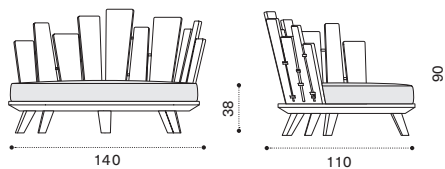

 → 35   1 box 108X146X33H 42 Kg +  1 box cushion 92X130X16H 9 Kg

Lounge armchair left

-  RAPLST1S Brushed teak
-  RAPLST5 Pickled teak

-  RACUPLSPP1 Seat cushion, chartreuse
-  RACUPLSPP2 Seat cushion, ardoise
-  RACUPLSPP3 Seat cushion, laguna
-  RACUPLSP25 Seat cushion, hydro white
-  RACUPLSP24 Seat cushion, hydro grey
-  RACUPLSA58 Seat cushion, checks breeze
-  RACUPLSA62 Seat cushion, checks oliver blue
-  RACUPLSA59 Seat cushion, checks oliver green
-  RACUPLSA57 Seat cushion, checks wild berry
-  RACUPLSAV9 Seat cushion, velvet smoke
-  COVER507 Rain cover 141 x 102 h92