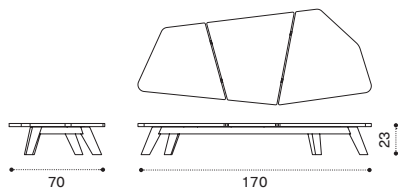

Coffee table 70x170 - large

→ 40 | 1 box 86X186X50H 75 Kg

RATCRT1SPSR	Brushed teak + smeraldo
RATCRT1SMS	Brushed teak + carrara marble
RATCRT5PSR	Pickled teak + smeraldo
RATCRT5MS	Pickled teak + carrara marble
COVER504	Rain cover 172 x 72 h25

Sunbed