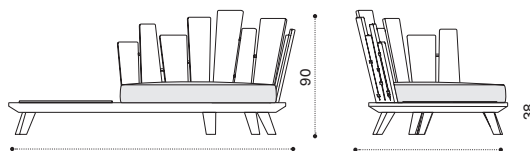

- RAD2T1STSPSR Brushed teak + smeraldo
- RAD2T1STSMS Brushed teak + carrara marble
- RAD2T5TSPSR Pickled teak + smeraldo
- RAD2T5TSMS Pickled teak + carrara marble

- RACUD2TSPP1 Seat cushion, chartreuse
- RACUD2TSPP2 Seat cushion, ardoise
- RACUD2TSPP3 Seat cushion, laguna
- RACUD2TSP25 Seat cushion, hydro white
- RACUD2TSP24 Seat cushion, hydro grey
- RACUD2TSA58 Seat cushion, checks breeze
- RACUD2TSA62 Seat cushion, checks oliver blue
- RACUD2TSA59 Seat cushion, checks oliver green
- RACUD2TSA57 Seat cushion, checks wild berry
- RACUD2SAV9 Seat cushion, velvet smoke
- COVER510 Rain cover 211 x 103 h92

→ 68,5 | 1 box 110X207X28H 78,5 Kg + 1 box cushion 92X120X16H 8 Kg

Ethimo