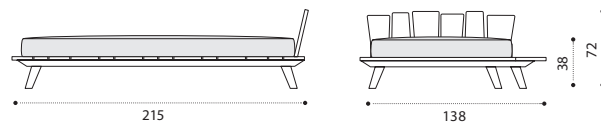

→ 40 | | 1 box 225X144X33H 48 Kg
+ 1 box cushion 100X210X16H 16 Kg

RALET1S	Brushed teak
RALET5	Pickled teak
RACULEPP2	Mattress, ardoise
RACULEPP3	Mattress, laguna
RACULEP11	Mattress, caraibe rose
RACULEP12	Mattress, gris sauge
RACULEP25	Mattress, hydro white
RACULEP24	Mattress, hydro grey
COVER508	Rain cover 217 x 140 h42