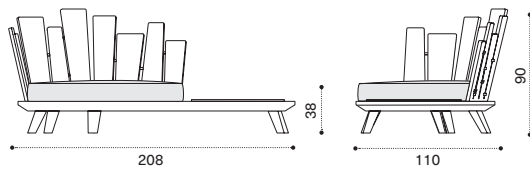

Rafael

Design: Paola Navone

Collection composed of:
lounge armchair / daybed
/ lounge armchair with integrated
coffee table / coffee table
/ sunbed / dining table
/ dining armchair

FSC™ certified product

Lounge armchair right with integrated coffee table

Item **Description**

- RAD2T1STDPSR Brushed teak + smeraldo
- RAD2T1STDMS Brushed teak + carrara marble
- RAD2T5TDPSR Pickled teak + smeraldo
- RAD2T5TDMS Pickled teak + carrara marble

- RACUD2TDPP1 Seat cushion, chartreuse
- RACUD2TDPP2 Seat cushion, ardoise
- RACUD2TDPP3 Seat cushion, laguna
- RACUD2TDP25 Seat cushion, hydro white
- RACUD2TDP24 Seat cushion, hydro grey
- RACUD2TDA58 Seat cushion, checks breeze
- RACUD2TDA62 Seat cushion, checks oliver blue
- RACUD2TDA59 Seat cushion, checks oliver green
- RACUD2TDA57 Seat cushion, checks wild berry
- RACUD2DAV9 Seat cushion, velvet smoke
- COVER509 Rain cover 211 x 103 h92

→ 68,5 | 1 box 110X207X28H 78,5 Kg + 1 box cushion 92X120X16H 8 Kg

Lounge armchair left with integrated coffee table