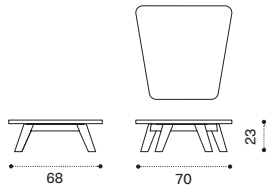

Rafael

Design: Paola Navone

Collection composed of:
lounge armchair / daybed
/ lounge armchair with integrated
coffee table / coffee table
/ sunbed / dining table
/ dining armchair

FSC™ certified product

Coffee table 68x70 - small

→ 26 | 1 box 90X90X50H 55 Kg

Item	Description
RATCQT1SPSR	Brushed teak + smeraldo
RATCQT1SMS	Brushed teak + carrara marble
RATCQT5PSR	Pickled teak + smeraldo
RATCQT5MS	Pickled teak + carrara marble
COVER505	Rain cover 72 x 70 h25