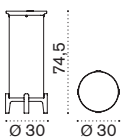

### Description

Teak + frosted plexiglass

 → 5   |  1 box 34X34X49H 5,5 Kg

## XL floor lamp

IP44 2700° K - 1650 LUMEN  
LED 230 Vac 17W  
ENERGETIC CLASS: E

  SKLAM2T1

Teak + frosted plexiglass

 → 5,5   |  1 box 34X34X81H 6 Kg

Ethimo