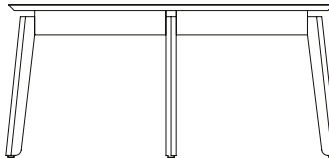

Area is a series of smaller tables that complement Fogia's other products well. The top appears to hover just above the legs which gives a lighter impression. The construction is honest and straightforward, with an artisan spirit. This speaks of classic design tradition with simple and clean Scandinavian lines.

MATERIAL

Toppskiva	Fanerad ask alt. ek
Ben	Massiv ask alt. ek

Tabletop	Veneered ash alt. oak
Legs	Solid ash alt. oak

SOFFBORD AREA WIDE LOW

COFFEE TABLE

MÅTT/MEASURES

Diameter 80 cm

Höjd/height 28 cm

SOFFBORD AREA WIDE TALL

COFFEE TABLE

MÅTT/MEASURES

Diameter 80 cm

Höjd/height 39 cm

LAMPBORD AREA

LAMP TABLE

MÅTT/MEASURES

Diameter 45 cm

Höjd/height 42 cm

TILLVAL

OPTIONS

BORD FINNS ATT TILLGÅ I FOGIAS STANDARDBETSER

TABLES ARE AVAILABLE IN FOGIAS STANDARD PREPARATION OF SURFACES