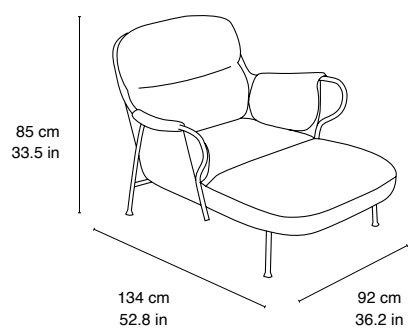

LYRA CHAISE LOUNGE