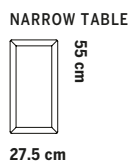

72 cm

58 cm

72 cm

ÖVRIGA MÅTT
OTHER MEASURES

Totalhöjd/total height 72/97 cm

Sitthöjd/seat height 40 cm

Sittdjup/seat depth 49 cm

TILLVAL

Totalhöjd 43 cm

SITTPUFF

BORD SMALT

BORD KVADRAT

BORD REKTANGULÄR

EX. KOMBINATIONER

TILLVAL

Ben i ask finns att tillgå i Fogias standardbetser.

SECTIONS All parts can be mirrored

Sofa system

Total height 74.5 cm
Seat height 43 cm
Seat depth 48 cm

Total height 99 cm
Seat height 43 cm
Seat depth 48 cm

Total height 121 cm
Seat height 43 cm
Seat depth 48 cm

ASSEMBLY TONDO SOFA SYSTEM

Total height 43 cm

EX.COMBINATIONS

OPTIONS

LEGS IN ASH ARE AVAILABLE IN FOGIAS STANDARD PREPARATION OF SURFACES.