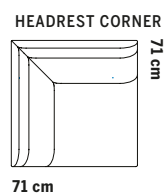

72 cm

58 cm

72 cm

ÖVRIGA MÅTT
OTHER MEASURES

Totalhöjd/total height 72/97 cm

Sitthöjd/seat height 40 cm

Sittdjup/seat depth 49 cm

TILLVAL

Totalhöjd 43 cm

SITTPUFF

BORD SMALT

BORD KVADRAT

BORD REKTANGULÄR

EX. KOMBINATIONER

TILLVAL

Ben i ask finns att tillgå i Fogias standardbetser.

SECTIONS All parts can be mirrored

Sofa system

Total height 74.5 cm
Seat height 43 cm
Seat depth 48 cm

Total height 99 cm
Seat height 43 cm
Seat depth 48 cm

Total height 121 cm
Seat height 43 cm
Seat depth 48 cm

ASSEMBLY TONDO SOFA SYSTEM

Total height 43 cm

EX.COMBINATIONS

OPTIONS

LEGS IN ASH ARE AVAILABLE IN FOGIAS STANDARD PREPARATION OF SURFACES.