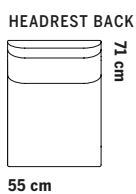

72 cm

58 cm

72 cm

ÖVRIGA MÅTT
OTHER MEASURES

Totalhöjd/total height 72/97 cm

Sitthöjd/seat height 40 cm

Sittdjup/seat depth 49 cm

TILLVAL

Totalhöjd 43 cm

SITTPUFF

BORD SMALT

BORD KVADRAT

BORD REKTANGULÄR

EX. KOMBINATIONER

TILLVAL

Ben i ask finns att tillgå i Fogias standardbetser.

SECTIONS All parts can be mirrored

Sofa system

Total height 74.5 cm
Seat height 43 cm
Seat depth 48 cm

Total height 99 cm
Seat height 43 cm
Seat depth 48 cm

Total height 121 cm
Seat height 43 cm
Seat depth 48 cm

ASSEMBLY TONDO SOFA SYSTEM

Total height 43 cm

EX.COMBINATIONS

OPTIONS

LEGS IN ASH ARE AVAILABLE IN FOGIAS STANDARD PREPARATION OF SURFACES.