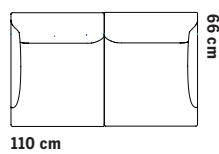

EX.COMBINATIONS

OPTIONS

LEGS IN ASH ARE AVAILABLE IN FOGIAS STANDARD PREPARATION OF SURFACES.