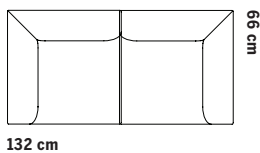

EX.COMBINATIONS

OPTIONS

LEGS IN ASH ARE AVAILABLE IN FOGIAS STANDARD PREPARATION OF SURFACES.