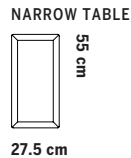

ASSEMBLY TONDO SOFA SYSTEM

Total height 43 cm