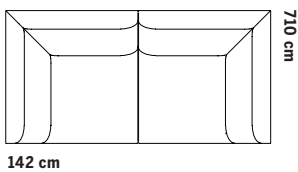

EX.COMBINATIONS

OPTIONS

LEGS IN ASH ARE AVAILABLE IN FOGIAS STANDARD PREPARATION OF SURFACES.