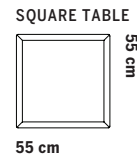

ASSEMBLY TONDO SOFA SYSTEM

Total height 43 cm