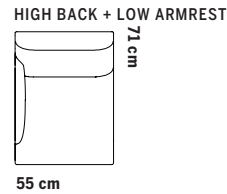

142 cm

## Sofa system

Total height 74.5 cm  
Seat height 43 cm  
Seat depth 48 cm

Total height 99 cm  
Seat height 43 cm  
Seat depth 48 cm

Total height 121 cm  
Seat height 43 cm  
Seat depth 48 cm

Ash frame

58 cm

72 cm

58 cm

72 cm

ÖVRIGA MÅTT  
OTHER MEASURES

Totalhöjd/total height 72/97 cm

Sitthöjd/seat height 40 cm