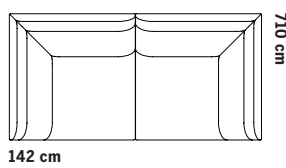

EX.COMBINATIONS

OPTIONS

LEGS IN ASH ARE AVAILABLE IN FOGIAS STANDARD PREPARATION OF SURFACES.