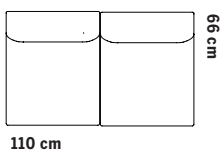

EX.COMBINATIONS

OPTIONS

LEGS IN ASH ARE AVAILABLE IN FOGIAS STANDARD PREPARATION OF SURFACES.