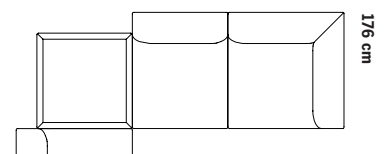

EX.COMBINATIONS

OPTIONS

LEGS IN ASH ARE AVAILABLE IN FOGIAS STANDARD PREPARATION OF SURFACES.