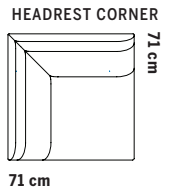

142 cm

## Sofa system

Total height 74.5 cm  
Seat height 43 cm  
Seat depth 48 cm

Total height 99 cm  
Seat height 43 cm  
Seat depth 48 cm

Total height 121 cm  
Seat height 43 cm  
Seat depth 48 cm

Ash frame

58 cm

72 cm

58 cm

72 cm

ÖVRIGA MÅTT  
OTHER MEASURES

Totalhöjd/total height 72/97 cm

Sitthöjd/seat height 40 cm