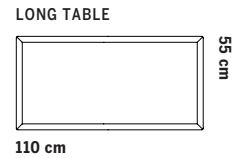

ASSEMBLY TONDO SOFA SYSTEM

Total height 43 cm