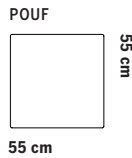

ASSEMBLY TONDO SOFA SYSTEM

Total height 43 cm