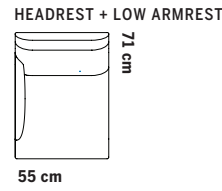

142 cm

## Sofa system

Total height 74.5 cm  
Seat height 43 cm  
Seat depth 48 cm

Total height 99 cm  
Seat height 43 cm  
Seat depth 48 cm

Total height 121 cm  
Seat height 43 cm  
Seat depth 48 cm

Ash frame

58 cm

72 cm

58 cm

72 cm

ÖVRIGA MÅTT  
OTHER MEASURES

Totalhöjd/total height 72/97 cm

Sitthöjd/seat height 40 cm