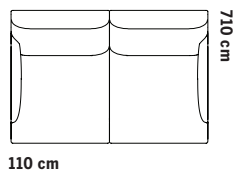

EX.COMBINATIONS

OPTIONS

LEGS IN ASH ARE AVAILABLE IN FOGIAS STANDARD PREPARATION OF SURFACES.