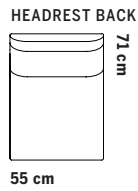

142 cm

## Sofa system

Total height 74.5 cm  
Seat height 43 cm  
Seat depth 48 cm

Total height 99 cm  
Seat height 43 cm  
Seat depth 48 cm

Total height 121 cm  
Seat height 43 cm  
Seat depth 48 cm

Ash frame

58 cm

72 cm

58 cm

72 cm

ÖVRIGA MÅTT  
OTHER MEASURES

Totalhöjd/total height 72/97 cm

Sitthöjd/seat height 40 cm