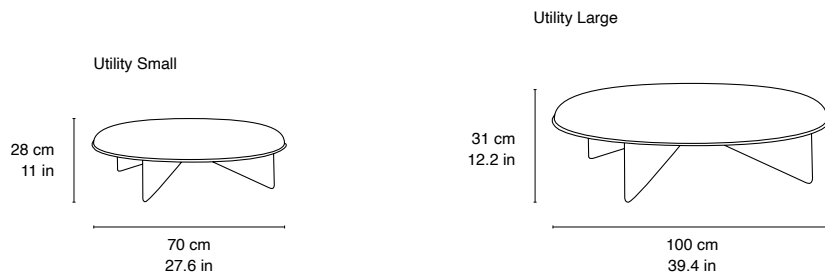

UTILITY POUF

WARRANTY, CARE AND MAINTENANCE

More information on our website

STANDARD UPHOLSTERY OVERVIEW
CONTACT FOGIA FOR OPTIONAL UPHOLSTERY.

More information in our asset library

SURFACE TREATMENT OVERVIEW

More information in our asset library