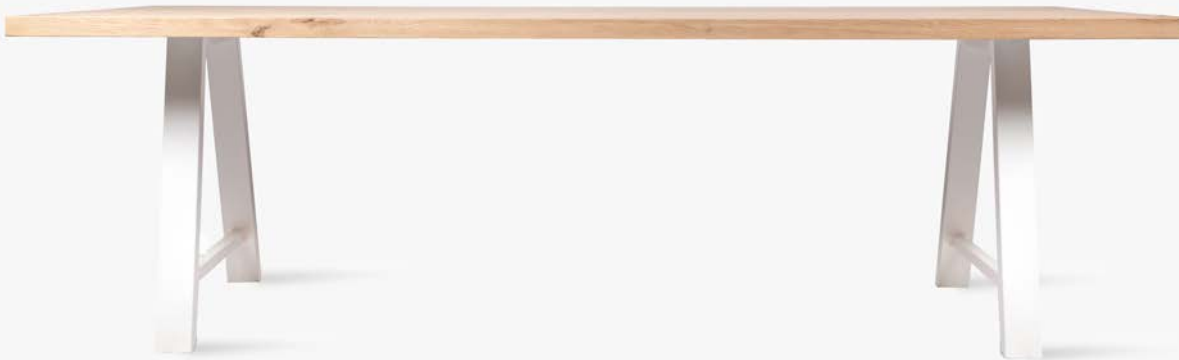

ACHILLE DINING TABLE A BASE 260x100
NATURAL OAK VARNISH / WHITE BASE