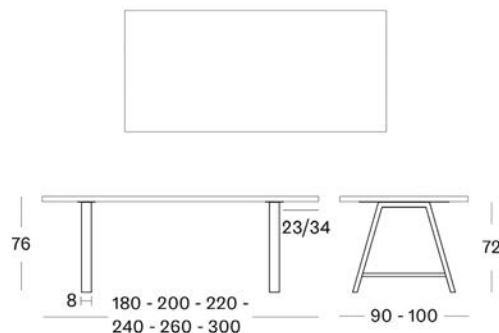

Available table top colours

Available base colours

Dimensions

ACHILLE DINING TABLE A BASE 260x100
NATURAL OAK VARNISH / BLACK BASE

ACHILLE DINING TABLE A BASE 260x100
NATURAL OAK VARNISH / WHITE BASE

ACHILLE DINING TABLE A BASE 260x100
BLACK VARNISH / BLACK BASE