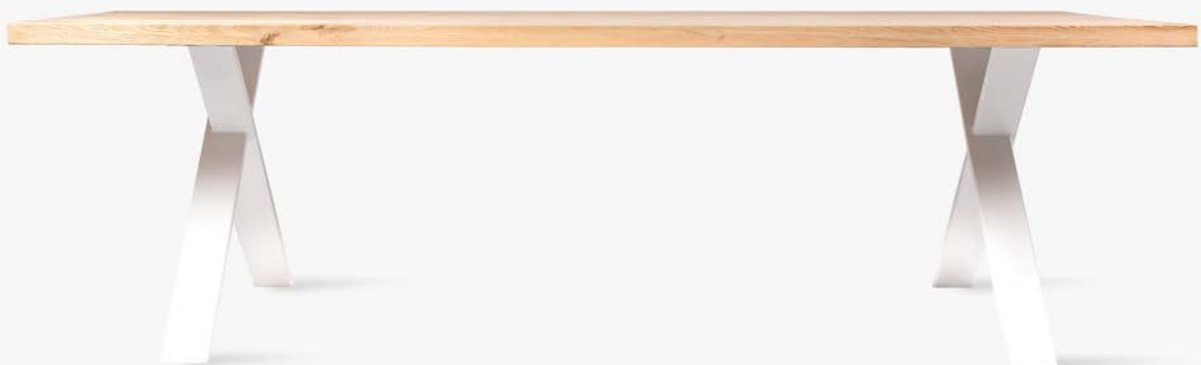

ACHILLE DINING TABLE X BASE 260x100
NATURAL OAK VARNISH / WHITE BASE