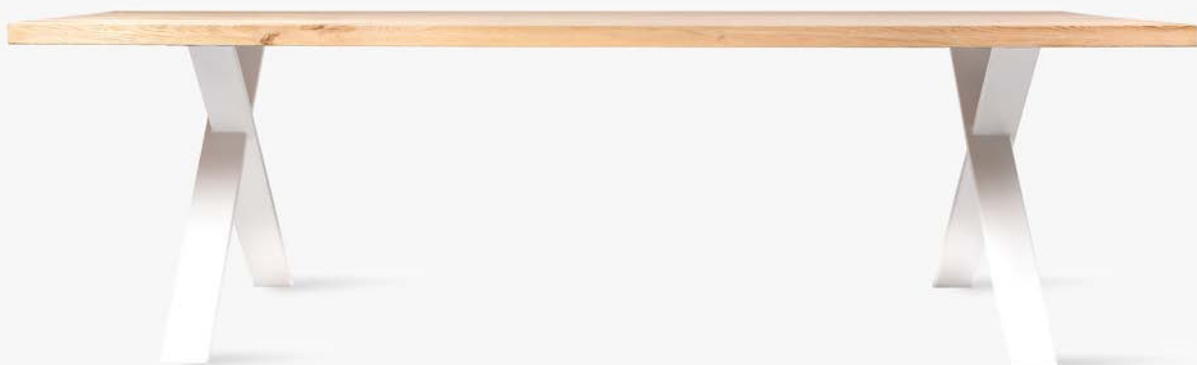

ACHILLE DINING TABLE X BASE 260x100
NATURAL OAK VARNISH / WHITE BASE