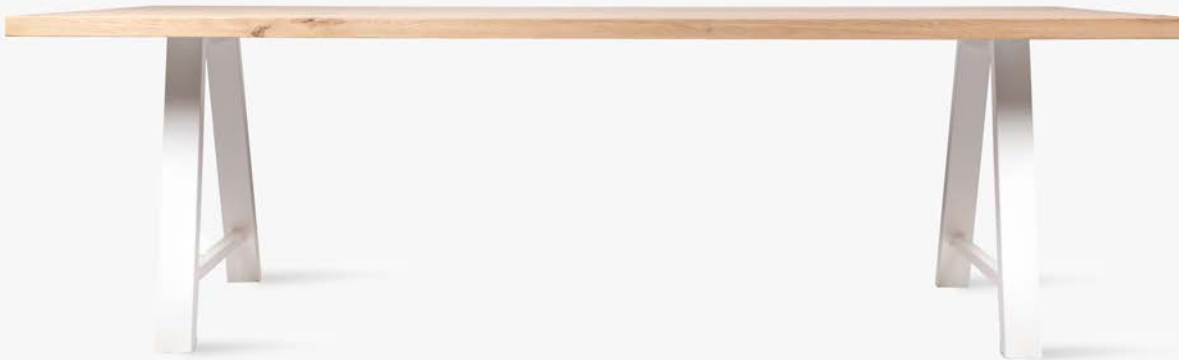

Materials

- Oak
- Steel

Colours

Table top:

- Natural oak varnish (W011)
- Warm oak varnish (W008)
- Black oak varnish (W009)

Base:

- White
- Black

About

The Achille dining table has a solid oak table top with a brushed rustic look and straight edges. The white or black A base is made of powder coated steel.

Materials & care

- Solid oak table top with a brushed rustic look (containing nuts and cracks) and a straight edge. Black or white powder coated steel base.
- Finished with a high performance, water-based, polyurethane lacquer (
- Felt glides
- Clean regularly with a mild solution of water and natural soap or protect cleaner for varnished furniture. Do not sand varnished furniture; this will damage the protective layer and will affect the water and dirt resistance of your furniture.

Available table top colours

Available base colours

Dimensions

ACHILLE DINING TABLE A BASE 260x100
NATURAL OAK VARNISH / BLACK BASE

ACHILLE DINING TABLE A BASE 260x100
NATURAL OAK VARNISH / WHITE BASE

ACHILLE DINING TABLE A BASE 260x100
BLACK VARNISH / BLACK BASE