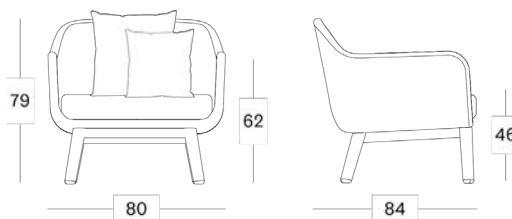

Products in this collection

- Alex lounge chair oak base (CH080)
- Alex lounge chair dark wood base (CH480)
- Alex lounge sofa oak base (TS089)
- Alex lounge sofa dark wood base (TS489)

Materials

- Lloyd Loom weave
- Rattan
- Oak
- Hardwood

Colours

- Seat: all Lloyd Loom colours
- Base: Oak / Black

Cushion thickness:

- 10 cm
- Cushions without piping.

Cushion code:

1. Lounge chair: C*080
   - Lounge sofa: C*089
2. *= cat. B/C/G/COM

Throw pillows are recommended for extra seating comfort.

Dimensions

Alex lounge chair