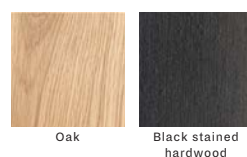

Available seat colours

Available bases

Products in this collection

- Alex lounge chair oak base (CH080)
- Alex lounge chair dark wood base (CH480)
- Alex lounge sofa oak base (TS089)
- Alex lounge sofa dark wood base (TS489)