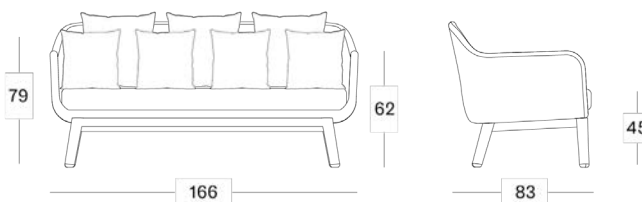

Alex lounge sofa