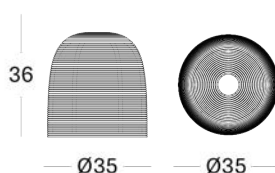

Dimensions

Basket table small

Basket table medium

Vivi side table

Vivi coffee table dia 77

Vivi coffee table dia 95

Vivi basket

Vivi plant stand small

Vivi plant stand medium

Vivi plant stand large

Vivi plant stand x-large

Vivi lamp small

Vivi lamp medium

BASKET TABLES MEDIUM & SMALL
NATURAL / BLACK / OAK

VIVI SIDE TABLE
NATURAL / OAK

VIVI COFFEE TABLE DIA 77 & DIA 95
NATURAL / OAK