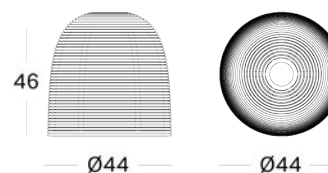

Dimensions

Basket table small

Basket table medium

Vivi side table

Vivi coffee table dia 77

Vivi coffee table dia 95

Vivi basket

Vivi plant stand small

Vivi plant stand medium

Vivi plant stand large

Vivi plant stand x-large

Vivi lamp small

Vivi lamp medium

BASKET TABLES MEDIUM & SMALL
NATURAL / BLACK / OAK

VIVI SIDE TABLE
NATURAL / OAK

VIVI COFFEE TABLE DIA 77 & DIA 95
NATURAL / OAK