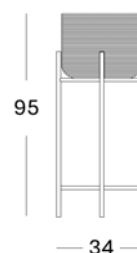

Dimensions

Basket table small

Basket table medium

Vivi side table

Vivi coffee table dia 77

Vivi coffee table dia 95

Vivi basket

Vivi plant stand small

Vivi plant stand medium

Vivi plant stand large

Vivi plant stand x-large

Vivi lamp small

Vivi lamp medium

BASKET TABLES MEDIUM & SMALL
NATURAL / BLACK / OAK

VIVI SIDE TABLE
NATURAL / OAK

VIVI COFFEE TABLE DIA 77 & DIA 95
NATURAL / OAK