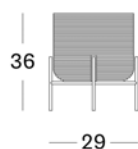

Dimensions

Basket table small

Basket table medium

Vivi side table

Vivi coffee table dia 77

Vivi coffee table dia 95

Vivi basket

Vivi plant stand small

Vivi plant stand medium

Vivi plant stand large

Vivi plant stand x-large

Vivi lamp small

Vivi lamp medium

BASKET TABLES MEDIUM & SMALL
NATURAL / BLACK / OAK

VIVI SIDE TABLE
NATURAL / OAK

VIVI COFFEE TABLE DIA 77 & DIA 95
NATURAL / OAK