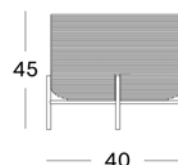

Dimensions

Basket table small

Basket table medium

Vivi side table

Vivi coffee table dia 77

Vivi coffee table dia 95

Vivi basket

Vivi plant stand small

Vivi plant stand medium

Vivi plant stand large

Vivi plant stand x-large

Vivi lamp small

Vivi lamp medium

BASKET TABLES MEDIUM & SMALL
NATURAL / BLACK / OAK

VIVI SIDE TABLE
NATURAL / OAK

VIVI COFFEE TABLE DIA 77 & DIA 95
NATURAL / OAK