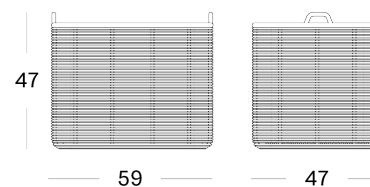

Dimensions

Basket table small

Basket table medium

Vivi side table

Vivi coffee table dia 77

Vivi coffee table dia 95

Vivi basket

Vivi plant stand small

Vivi plant stand medium

Vivi plant stand large

Vivi plant stand x-large

Vivi lamp small

Vivi lamp medium

BASKET TABLES MEDIUM & SMALL
NATURAL / BLACK / OAK

VIVI SIDE TABLE
NATURAL / OAK

VIVI COFFEE TABLE DIA 77 & DIA 95
NATURAL / OAK