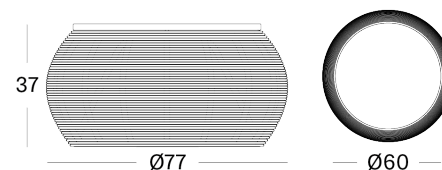

Dimensions

Basket table small

Basket table medium

Vivi side table

Vivi coffee table dia 77

Vivi coffee table dia 95

Vivi basket

Vivi plant stand small

Vivi plant stand medium

Vivi plant stand large

Vivi plant stand x-large

Vivi lamp small

Vivi lamp medium

BASKET TABLES MEDIUM & SMALL
NATURAL / BLACK / OAK

VIVI SIDE TABLE
NATURAL / OAK

VIVI COFFEE TABLE DIA 77 & DIA 95
NATURAL / OAK