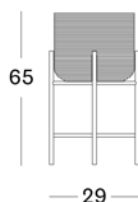

Dimensions

Basket table small

Basket table medium

Vivi side table

Vivi coffee table dia 77

Vivi coffee table dia 95

Vivi basket

Vivi plant stand small

Vivi plant stand medium

Vivi plant stand large

Vivi plant stand x-large

Vivi lamp small

Vivi lamp medium

BASKET TABLES MEDIUM & SMALL
NATURAL / BLACK / OAK

VIVI SIDE TABLE
NATURAL / OAK

VIVI COFFEE TABLE DIA 77 & DIA 95
NATURAL / OAK