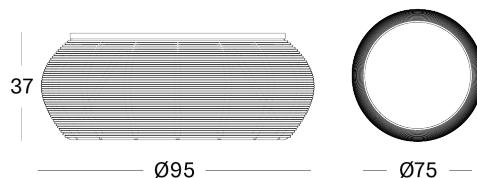

Dimensions

Basket table small

Basket table medium

Vivi side table

Vivi coffee table dia 77

Vivi coffee table dia 95

Vivi basket

Vivi plant stand small

Vivi plant stand medium

Vivi plant stand large

Vivi plant stand x-large

Vivi lamp small

Vivi lamp medium

BASKET TABLES MEDIUM & SMALL
NATURAL / BLACK / OAK

VIVI SIDE TABLE
NATURAL / OAK

VIVI COFFEE TABLE DIA 77 & DIA 95
NATURAL / OAK