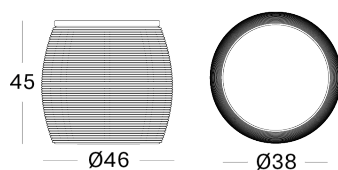

Dimensions

Basket table small

Basket table medium

Vivi side table

Vivi coffee table dia 77

Vivi coffee table dia 95

Vivi basket

Vivi plant stand small

Vivi plant stand medium

Vivi plant stand large

Vivi plant stand x-large

Vivi lamp small

Vivi lamp medium

BASKET TABLES MEDIUM & SMALL
NATURAL / BLACK / OAK

VIVI SIDE TABLE
NATURAL / OAK

VIVI COFFEE TABLE DIA 77 & DIA 95
NATURAL / OAK