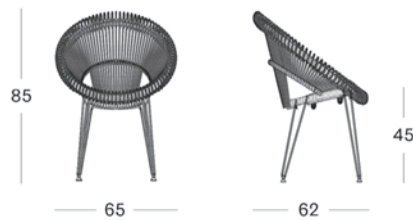

Available colours

Dimensions

Curly dining chair

Kiki dining chair

Cruz lazy chair

Cruz cocoon

Products in this collection

- Curly dining chair (DC001)
- Kiki dining chair (DC011)
- Cruz lazy chair (CH002)
- Cruz cocoon (CH005)