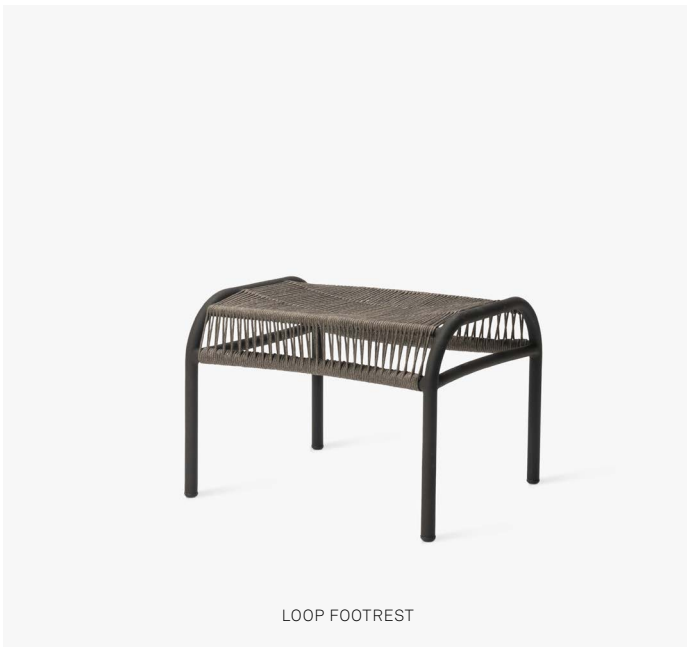

VINCENT SHEPPARD

LOOP COLLECTION

PRODUCT DATA SHEET

LOOP COLLECTION

LOOP DINING CHAIR

LOOP LOUNGE CHAIR

LOOP FOOTREST

LOOP SOFA

LOOP COFFEE TABLE

LOOP SIDE TABLE

LOOP SUNLOUNGER

LOOP

frame	aluminium
frame finish	powder coated in Stone white, Taupe, Moss, Indigo, Terracotta, Fossil grey, Black
rope	polypropylene rope or polyethylene fibre
rope color	Beige (Stone white), Taupe, Moss, Indigo, Terracotta, Fossil grey, Black
glides	nylon

COLOURS

PROTECTIVE COVERS

dining chair (4x) PC020

lounge chair (2x) PC002

MAINTENANCE AND CARE

OUTDOOR ROPE

Another material used for our all-weather furniture, is rope. Our rope is made of polypropylene fibres or acrylic. Just like our other synthetic materials, the rope is designed to withstand any weather condition and can be left outside all year long.