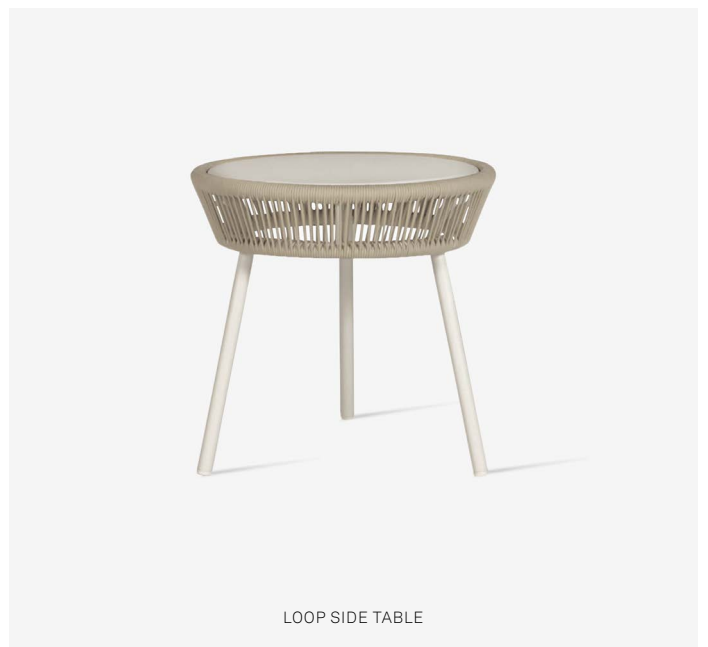

VINCENT SHEPPARD

LOOP COLLECTION

PRODUCT DATA SHEET

LOOP COLLECTION

LOOP DINING CHAIR

LOOP LOUNGE CHAIR

LOOP FOOTREST

LOOP SOFA

LOOP COFFEE TABLE

LOOP SIDE TABLE

LOOP SUNLOUNGER

LOOP

frame	aluminium
frame finish	powder coated in Stone white, Taupe, Moss, Indigo, Terracotta, Fossil grey, Black
rope	polypropylene rope or polyethylene fibre
rope color	Beige (Stone white), Taupe, Moss, Indigo, Terracotta, Fossil grey, Black
glides	nylon

COLOURS

PROTECTIVE COVERS

dining chair (4x) PC020

lounge chair (2x) PC002

MAINTENANCE AND CARE

OUTDOOR ROPE

Another material used for our all-weather furniture, is rope. Our rope is made of polypropylene fibres or acrylic. Just like our other synthetic materials, the rope is designed to withstand any weather condition and can be left outside all year long.