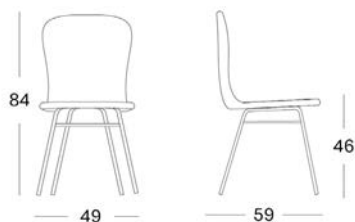

Products in this collection

- Yann dining chair steel A base (DC069)
- Yann dining chair oak base (DC068)
- Yann dining chair black wood base (DC468)

Materials

- Lloyd Loom weave
- Aluminium
- Rattan
- Steel
- Oak
- Hardwood

Colours

- Seat: all Lloyd Loom colours, or any RAL-colour
- Base: Black/Oak

Cushion thickness:

- 2 cm
- Cushion with piping.

Cushion code:

- C*058

*= cat. B/C/D/G/COM

Dimensions

Yann dining chair steel A base