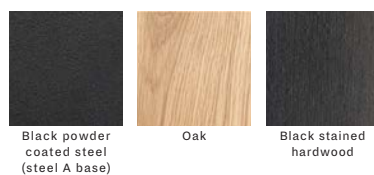

Available bases