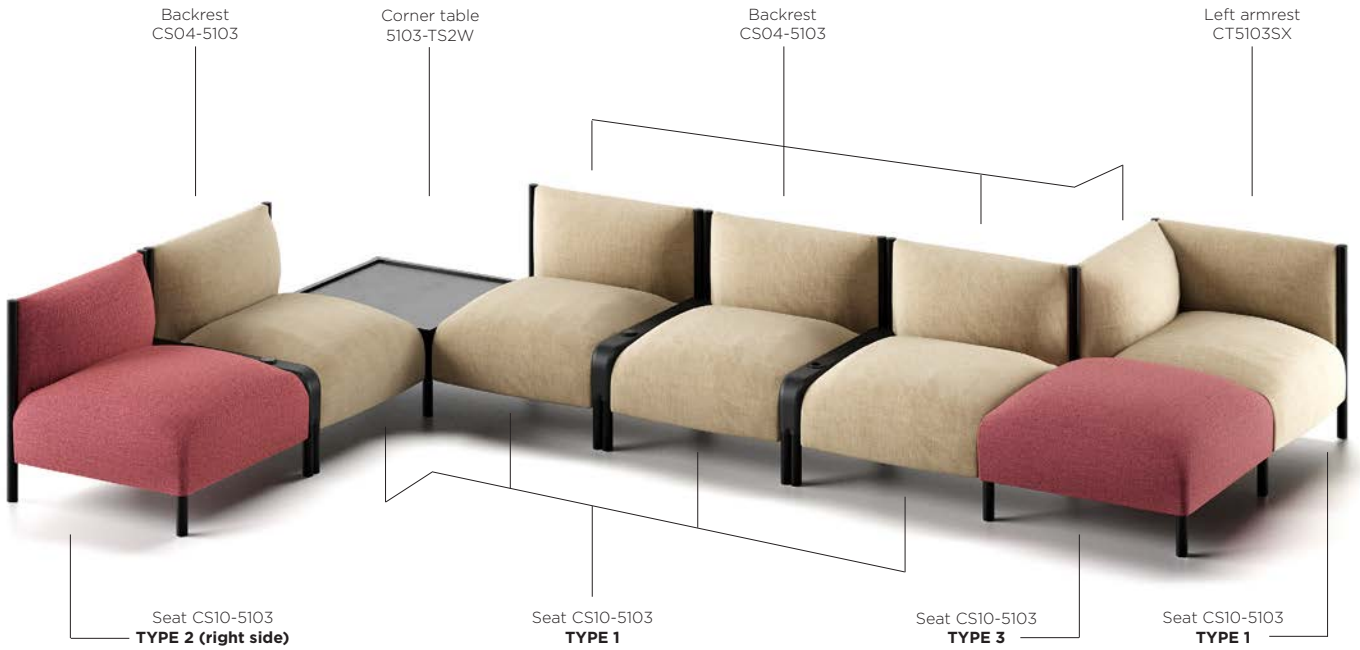

WAFFLE ENDLESS