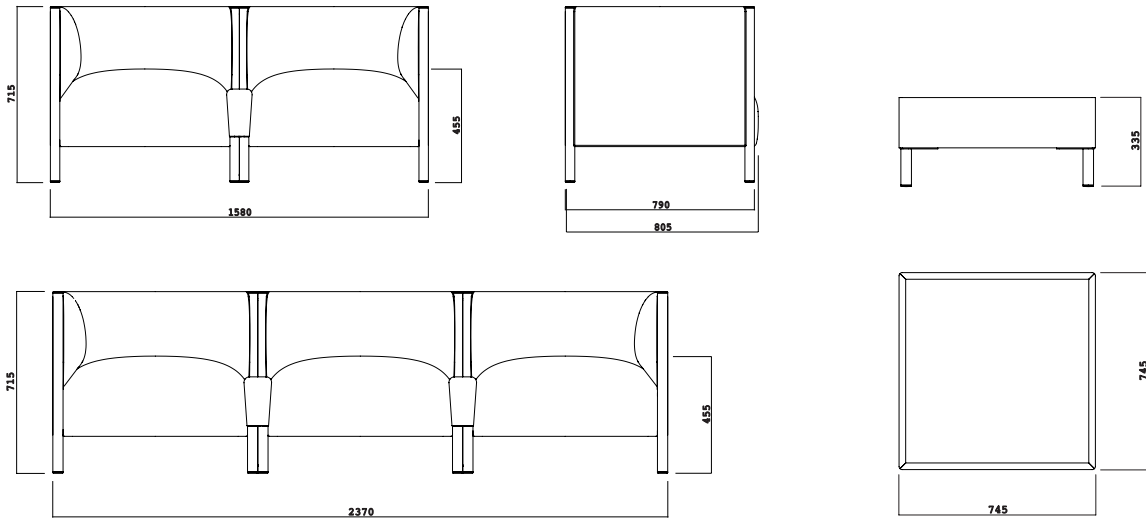

WAFFLE ENDLESS

SEAT TYPE 2:
Lateral without armrest RH/LH

SEAT TYPE 3:
Corner