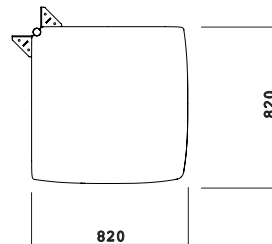

WAFFLE ENDLESS

SEAT TYPE 3:
Corner