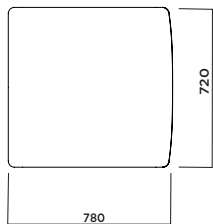

WAFFLE ENDLESS

SEAT TYPE 1:
Central/Lateral for armrest