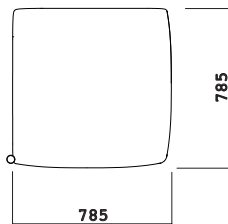

WAFFLE ENDLESS

SEAT TYPE 2:
Lateral without armrest RH/LH