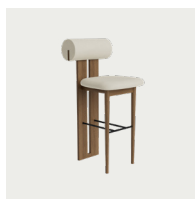

The Hippo Bar Chair is a bar version of the iconic Hippo Chair. The chair stands on two sturdy legs and a wooden profile connecting the seat and back which in stark contrast to the soft shapes is hard-lined and strong. The iron footrest provides extra comfort. The Hippo Bar Chair comes in two heights; 65 cm and 75 cm.

COUNTER HEIGHT