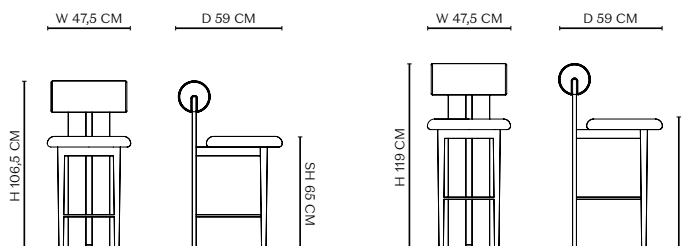

DIMENSIONS

Bar Chair - Counter Height 65 cm

W 47,5 cm / D 59 cm / H 106,5 cm / SH 65 cm

Bar Chair - Bar Height 75 cm

W 47,5 cm / D 59 cm / H 119 cm / SH 75 cm