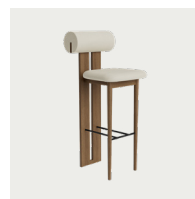

HIPPO BAR CHAIR — 2023

KRISTIAN SOFUS HANSEN & TOMMY HYLDAHL

YEAR

2023

ENVIRONMENT

Indoor

CATEGORY

Seating

MADE IN

Latvia

MATERIAL

Seat is made of plywood and cut foam. Backrest is made of FSC certified solid oak and cut foam and legs are made of FSC certified solid oak. Coated with water-based clear lacquer. Footrest made of iron.

FRAME

Natural Oak   Light Smoked Oak
Black Oak   Dark Smoked Oak

UPHOLSTERY

CAT 1   CAT 2
Grain   Barnum
Cura   Breeze Fusion
Velvet   Savoy
Nina   Canvas
Fame   Ultra
Remix
Megan

CAT 3   CAT 4
Fiord   Baru
Hallingdal   Spectrum/Noir
Savanna   Dunes

Steelcut Trio
Zero*
Moss
Safire

COM/COL Available on request.

CARE

Follow care instruction on norr11.com/professionals

WARRANTY

5 years

WEIGHT

Bar Chair - Counter Height 65 cm

Net Weight: 9,4 kg | Gross Weight: 10,6 kg

Bar Chair - Bar Height 75 cm

Net Weight: 9,8 kg | Gross Weight: 11,0 kg

PACKAGING DIMENSIONS

Bar Chair - Counter Height 65 cm

TBD

Bar Chair - Bar Height 75 cm

TBD

The Hippo Bar Chair is a bar version of the iconic Hippo Chair. The chair stands on two sturdy legs and a wooden profile connecting the seat and back which in stark contrast to the soft shapes is hard-lined and strong. The iron footrest provides extra comfort. The Hippo Bar Chair comes in two heights; 65 cm and 75 cm.

BAR HEIGHT

DIMENSIONS

Bar Chair - Counter Height 65 cm

W 47,5 cm / D 59 cm / H 106,5 cm / SH 65 cm

Bar Chair - Bar Height 75 cm

W 47,5 cm / D 59 cm / H 119 cm / SH 75 cm

NORR11