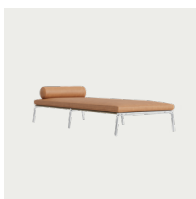

The collection references the 1950s and 1960s Danish furniture design, a period inspired by the Bauhaus movement where simple and clean shapes were in focus.

Minimal detailing and a stylish, clean expression demonstrate the Bauhaus influence in the Man furniture series. The frame, combining steel and canvas, gives the collection a raw yet sophisticated appeal that perfectly complements the contemporary aesthetic.

SØRENSEN DUNES