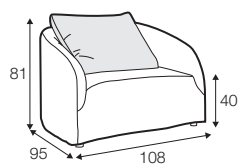

STD standard

COVERS

LC loose

Not available for UK market.

armchair

footstool 108x65

2 seater

3 seater

4 seater divided

extra dimensions

depth of seat

depth of seat
armchair

cushion
45x45

cushion
50x30

additional outdoor
cover for all elements
example 4 seater cover

legs