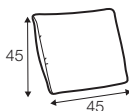

4 seater divided

extra dimensions

depth of seat

depth of seat
armchair

cushion
45x45

cushion
50x30

additional outdoor
cover for all elements
example 4 seater cover

legs

no. 122A
plastic

profile

standard

1. dryfeel foam
2. fibrewool
3. upholstery belts
4. fiberglass mesh
5. wood based elements
6. fabric
7. plastic legs