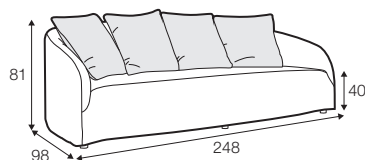

STD standard

COVERS

LC loose

Not available for UK market.

armchair

footstool 108x65

2 seater

3 seater

4 seater divided

extra dimensions

depth of seat

depth of seat
armchair

cushion
45x45

cushion
50x30

additional outdoor
cover for all elements
example 4 seater cover

legs