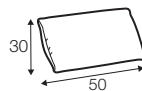

4 seater divided

extra dimensions

depth of seat

depth of seat
armchair

cushion
45x45

cushion
50x30

additional outdoor
cover for all elements
example 4 seater cover

legs

no. 122A
plastic

profile

standard

1. dryfeel foam
2. fibrewool
3. upholstery belts
4. fiberglass mesh
5. wood based elements
6. fabric
7. plastic legs