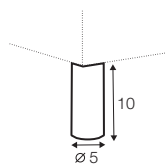

4 seater divided

extra dimensions

depth of seat

depth of seat
armchair

cushion
45x45

cushion
50x30

additional outdoor
cover for all elements
example 4 seater cover

legs