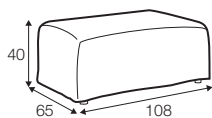

STD standard

COVERS

LC loose

Not available for UK market.

armchair

footstool 108x65

2 seater

3 seater

4 seater divided

extra dimensions

depth of seat

depth of seat
armchair

cushion
45x45

cushion
50x30

additional outdoor
cover for all elements
example 4 seater cover

legs