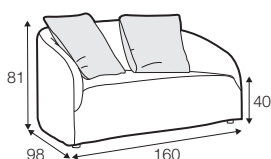

STD standard

COVERS

LC loose

Not available for UK market.

armchair

footstool 108x65

2 seater

3 seater

4 seater divided

extra dimensions

depth of seat

depth of seat
armchair

cushion
45x45

cushion
50x30

additional outdoor
cover for all elements
example 4 seater cover

legs