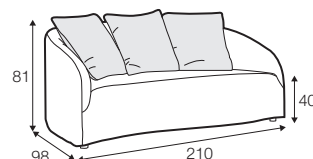

STD standard

COVERS

LC loose

Not available for UK market.

armchair

footstool 108x65

2 seater

3 seater

4 seater divided

extra dimensions

depth of seat

depth of seat
armchair

cushion
45x45

cushion
50x30

additional outdoor
cover for all elements
example 4 seater cover

legs