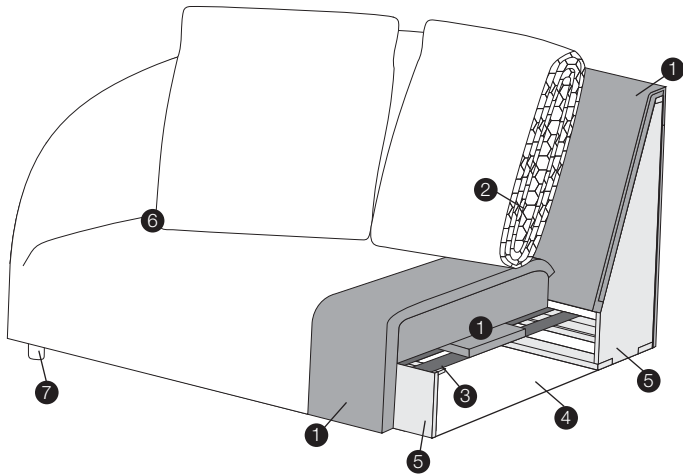

4 seater divided

extra dimensions

depth of seat

depth of seat
armchair

cushion
45x45

cushion
50x30

additional outdoor
cover for all elements
example 4 seater cover

legs

no. 122A
plastic

profile

standard

1. dryfeel foam
2. fibrewool
3. upholstery belts
4. fiberglass mesh
5. wood based elements
6. fabric
7. plastic legs