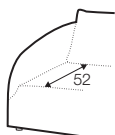

STD standard

COVERS

LC loose

Not available for UK market.

armchair

footstool 108x65

2 seater

3 seater

4 seater divided

extra dimensions

depth of seat

depth of seat
armchair

cushion
45x45

cushion
50x30

additional outdoor
cover for all elements
example 4 seater cover

legs