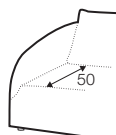

STD standard

COVERS

LC loose

Not available for UK market.

armchair

footstool 108x65

2 seater

3 seater

4 seater divided

extra dimensions

depth of seat

depth of seat
armchair

cushion
45x45

cushion
50x30

additional outdoor
cover for all elements
example 4 seater cover

legs