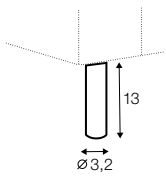

depth of seat

accessories

roll cushion

cushion 65x52

legs

no. 195
metal chrome,
painted black

no. 196
wood

classic