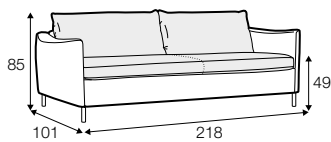

SPECIAL

fabric

CLS classic

FC fixed

sofa bed

Two mattresses available: memory foam and cold foam
Mechanism lift-up (with rollers) available only for 2,5 seater and 3 seater

2,5 seater sofa bed

3 seater sofa bed

set 1 right / or left

2,5 seater sofa bed left / or right + chaiselongue with box right / or left

set 2 right / or left

3 seater sofa bed left / or right + chaiselongue wide with box right / or left

extra dimensions