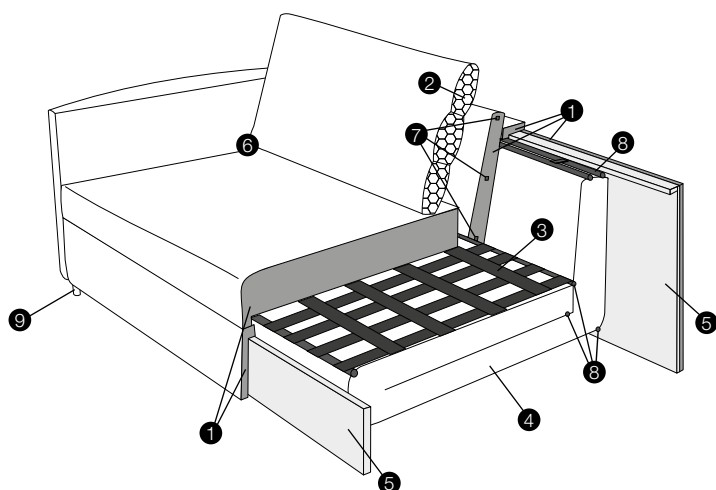

set 1 right / or left

2,5 seater sofa bed left / or right + chaiselongue with box right / or left

set 2 right / or left

3 seater sofa bed left / or right + chaiselongue wide with box right / or left

extra dimensions

depth of seat

accessories

roll cushion

cushion 65x52

legs

no. 195
metal chrome,
painted black

no. 196
wood

classic

1. polyurethane foam / high resilient polyurethane foam
2. silicone balls
3. upholstery belts
4. memory foam or cold foam mattress
5. solid wood and wood based elements
6. fabric
7. metal frame
8. mechanism metal frame
9. solid wood or metal legs