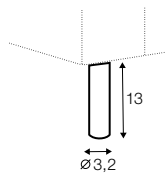

depth of seat

accessories

roll cushion

cushion 65x52

legs

no. 195
metal chrome,
painted black

no. 196
wood

classic