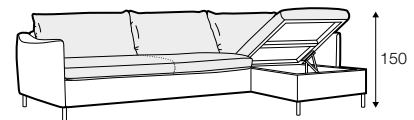

SPECIAL

fabric

CLS classic

FC fixed

sofa bed

Two mattresses available: memory foam and cold foam
Mechanism lift-up (with rollers) available only for 2,5 seater and 3 seater

2,5 seater sofa bed

3 seater sofa bed

set 1 right / or left

2,5 seater sofa bed left / or right + chaiselongue with box right / or left

set 2 right / or left

3 seater sofa bed left / or right + chaiselongue wide with box right / or left

extra dimensions