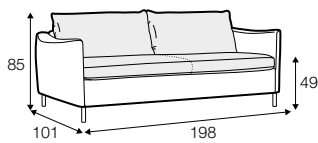

SPECIAL

fabric

CLS classic

FC fixed

sofa bed

Two mattresses available: memory foam and cold foam
Mechanism lift-up (with rollers) available only for 2,5 seater and 3 seater

2,5 seater sofa bed

3 seater sofa bed

set 1 right / or left

2,5 seater sofa bed left / or right + chaiselongue with box right / or left

set 2 right / or left

3 seater sofa bed left / or right + chaiselongue wide with box right / or left

extra dimensions