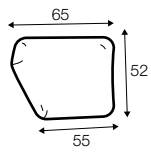

set 1 right / or left

2,5 seater sofa bed left / or right + chaiselongue with box right / or left

set 2 right / or left

3 seater sofa bed left / or right + chaiselongue wide with box right / or left

extra dimensions

depth of seat

accessories

roll cushion

cushion 65x52

legs

no. 195
metal chrome,
painted black

no. 196
wood

classic