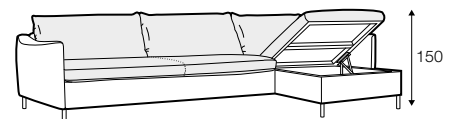

SPECIAL

fabric

CLS classic

FC fixed

sofa bed

Two mattresses available: memory foam and cold foam
Mechanism lift-up (with rollers) available only for 2,5 seater and 3 seater

2,5 seater sofa bed

3 seater sofa bed

set 1 right / or left

2,5 seater sofa bed left / or right + chaiselongue with box right / or left

set 2 right / or left

3 seater sofa bed left / or right + chaiselongue wide with box right / or left

extra dimensions