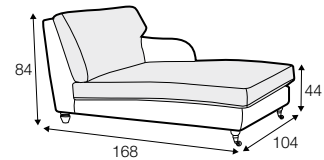

COMFORTS COVERS

armchair

footstool 76x58

3 seater

3,5 seater

3,5 seater divided

chaiselongue right / or left
available also as freestanding

set 1 right / or left
3 seater left / or right
+ chaiselongue right / or left

extra dimensions

depth of seat

legs

no. 11
wood with gold
or silver wheels
front

no. 35
wood
front

no. 34
wood
back

no. 34
wood
footstool

profile