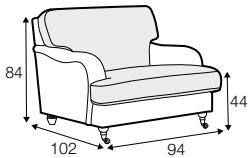

COMFORTS COVERS

armchair

footstool 76x58

3 seater

3,5 seater

3,5 seater divided

chaiselongue right / or left
available also as freestanding

set 1 right / or left
3 seater left / or right
+ chaiselongue right / or left

extra dimensions

depth of seat

legs

no. 11
wood with gold
or silver wheels
front

no. 35
wood
front

no. 34
wood
back

no. 34
wood
footstool

profile