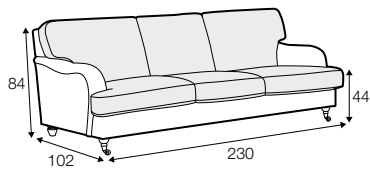

COMFORTS COVERS

armchair

footstool 76x58

3 seater

3,5 seater

3,5 seater divided

chaiselongue right / or left
available also as freestanding

set 1 right / or left
3 seater left / or right
+ chaiselongue right / or left

extra dimensions

depth of seat

legs

no. 11
wood with gold
or silver wheels
front

no. 35
wood
front

no. 34
wood
back

no. 34
wood
footstool

profile