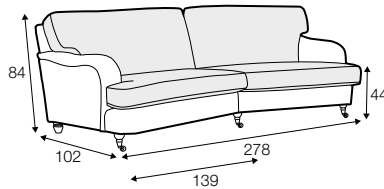

COMFORTS COVERS

armchair

footstool 76x58

3 seater

3,5 seater

3,5 seater divided

chaiselongue right / or left
available also as freestanding

set 1 right / or left
3 seater left / or right
+ chaiselongue right / or left

extra dimensions

depth of seat

legs

no. 11
wood with gold
or silver wheels
front

no. 35
wood
front

no. 34
wood
back

no. 34
wood
footstool

profile