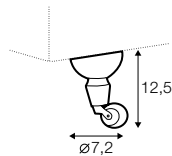

COMFORTS COVERS

armchair

footstool 76x58

3 seater

3,5 seater

3,5 seater divided

chaiselongue right / or left
available also as freestanding

set 1 right / or left
3 seater left / or right
+ chaiselongue right / or left

extra dimensions

depth of seat

legs

no. 11
wood with gold
or silver wheels
front

no. 35
wood
front

no. 34
wood
back

no. 34
wood
footstool

profile