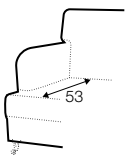

COMFORTS COVERS

armchair

footstool 76x58

3 seater

3,5 seater

3,5 seater divided

chaiselongue right / or left
available also as freestanding

set 1 right / or left
3 seater left / or right
+ chaiselongue right / or left

extra dimensions

depth of seat

legs

no. 11
wood with gold
or silver wheels
front

no. 35
wood
front

no. 34
wood
back

no. 34
wood
footstool

profile