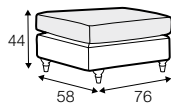

COMFORTS COVERS

armchair

footstool 76x58

3 seater

3,5 seater

3,5 seater divided

chaiselongue right / or left
available also as freestanding

set 1 right / or left
3 seater left / or right
+ chaiselongue right / or left

extra dimensions

depth of seat

legs

no. 11
wood with gold
or silver wheels
front

no. 35
wood
front

no. 34
wood
back

no. 34
wood
footstool

profile