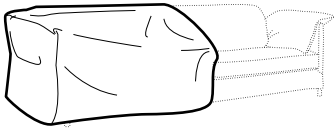

accessories