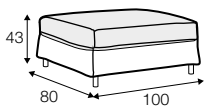

loose

Not available for UK market.

footstool 100x80

armchair

2 seater

3 seater

4 seater

daybed

## extra dimensions

depth of seat