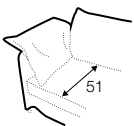

loose

Not available for UK market.

footstool 100x80

armchair

2 seater

3 seater

4 seater

daybed

## extra dimensions

depth of seat