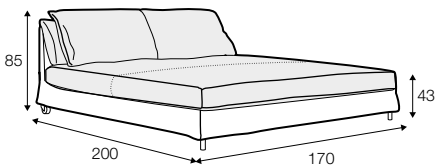

loose

Not available for UK market.

footstool 100x80

armchair

2 seater

3 seater

4 seater

daybed

## extra dimensions

depth of seat