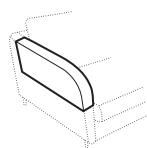

set 13
armchair left + corner 30°
+ armchair right

set 14
armchair wide left + corner 30°
+ armchair wide right

modular system

elements of the modular system

armchair left / or right

armchair without armrests

armchair wide left / or right

armchair wide without armrests

2 seater left / or right

2 seater without armrests

3 seater left / or right

3 seater without armrests

chaiselongue right / or left

chaiselongue wide right / or left

divan right / or left

cozy corner right / or left

corner 90° no. 1

corner 90° no. 2

accessories

neckrest L-77

neckrest L-62

endpart left / or right

armrest protection

extra dimensions

depth of seat

legs

no. 141A
wood
recommended

no. 152
wood

no. 91
wood

no. 153
wood