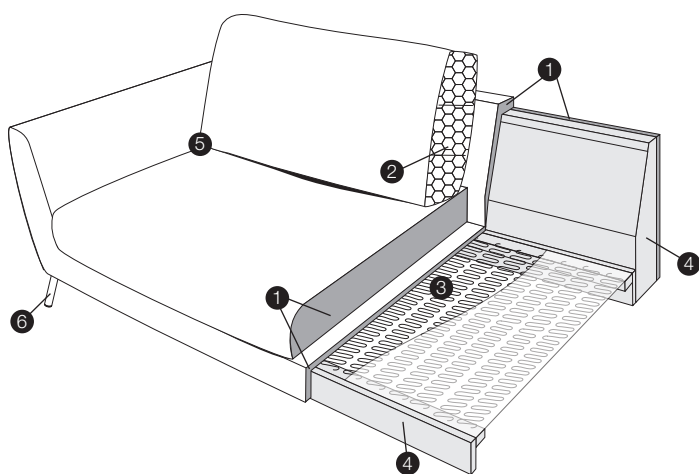

armrest protection

extra dimensions

depth of seat

legs

no. 141A
wood
recommended

no. 152
wood

no. 91
wood

no. 153
wood

no. 141B
wood

no. 145A
metal chrome,
painted black

profile

classic

1. polyurethane foam/ high resilient polyurethane foam
2. foam flakes with silicone balls
3. springs
4. solid wood and wood based elements
5. fabric
6. solid wood or metal legs