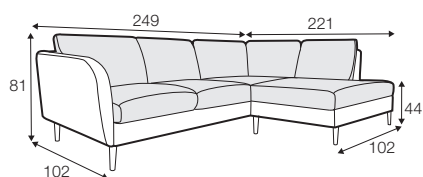

CLS classic

COVERS

FC fixed

LCV loose with velcro

SPECIAL

modular system

Drawings shown height with leg no. 141A H-14.

armchair

armchair wide

footstool 90x70

2 seater

3 seater

3XL seater divided with 2 cushions

3XL seater divided with 3 cushions

set 1 right / or left
2 seater left / or right
+ chaiselongue right / or left

set 2 right / or left
3 seater left / or right
+ chaiselongue wide right / or left

set 3 right / or left
2 seater left / or right + divan right / or left

set 4 right / or left
3 seater left / or right + divan right / or left

set 5 right / or left
3 seater left / or right + cozy corner right / or left

set 6
divan left + 2 seater without armrests + divan right

set 7 left / or right
divan left / or right + 2 seater without armrests
+ chaiselongue right / or left

set 8 right / or left
3 seater left / or right + corner 90° no. 1
+ 2 seater right / or left