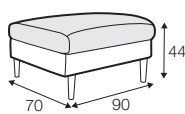

CLS classic

COVERS

FC fixed

LCV loose with velcro

SPECIAL

modular system

Drawings shown height with leg no. 141A H-14.

armchair

armchair wide

footstool 90x70

2 seater

3 seater

3XL seater divided with 2 cushions

3XL seater divided with 3 cushions

set 1 right / or left
2 seater left / or right
+ chaiselongue right / or left

set 2 right / or left
3 seater left / or right
+ chaiselongue wide right / or left

set 3 right / or left
2 seater left / or right + divan right / or left

set 4 right / or left
3 seater left / or right + divan right / or left

set 5 right / or left
3 seater left / or right + cozy corner right / or left

set 6
divan left + 2 seater without armrests + divan right

set 7 left / or right
divan left / or right + 2 seater without armrests
+ chaiselongue right / or left

set 8 right / or left
3 seater left / or right + corner 90° no. 1
+ 2 seater right / or left