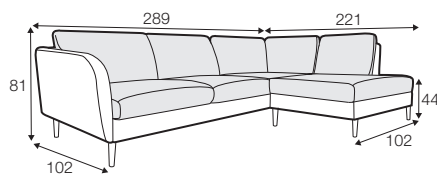

CLS classic

COVERS

FC fixed

LCV loose with velcro

SPECIAL

modular system

Drawings shown height with leg no. 141A H-14.

armchair

armchair wide

footstool 90x70

2 seater

3 seater

3XL seater divided with 2 cushions

3XL seater divided with 3 cushions

set 1 right / or left
2 seater left / or right
+ chaiselongue right / or left

set 2 right / or left
3 seater left / or right
+ chaiselongue wide right / or left

set 3 right / or left
2 seater left / or right + divan right / or left

set 4 right / or left
3 seater left / or right + divan right / or left

set 5 right / or left
3 seater left / or right + cozy corner right / or left

set 6
divan left + 2 seater without armrests + divan right

set 7 left / or right
divan left / or right + 2 seater without armrests
+ chaiselongue right / or left

set 8 right / or left
3 seater left / or right + corner 90° no. 1
+ 2 seater right / or left