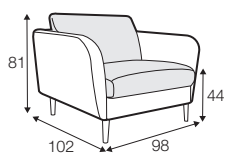

CLS classic

COVERS

FC fixed

LCV loose with velcro

SPECIAL

modular system

Drawings shown height with leg no. 141A H-14.

armchair

armchair wide

footstool 90x70

2 seater

3 seater

3XL seater divided with 2 cushions

3XL seater divided with 3 cushions

set 1 right / or left
2 seater left / or right
+ chaiselongue right / or left

set 2 right / or left
3 seater left / or right
+ chaiselongue wide right / or left

set 3 right / or left
2 seater left / or right + divan right / or left

set 4 right / or left
3 seater left / or right + divan right / or left

set 5 right / or left
3 seater left / or right + cozy corner right / or left

set 6
divan left + 2 seater without armrests + divan right

set 7 left / or right
divan left / or right + 2 seater without armrests
+ chaiselongue right / or left

set 8 right / or left
3 seater left / or right + corner 90° no. 1
+ 2 seater right / or left