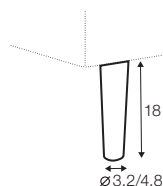

divan right / or left

cozy corner right / or left

corner 90° no. 1

corner 90° no. 2

accessories

neckrest L-77

neckrest L-62

endpart left / or right

armrest protection

extra dimensions

depth of seat

legs

no. 141A
wood
recommended

no. 152
wood

no. 91
wood

no. 153
wood