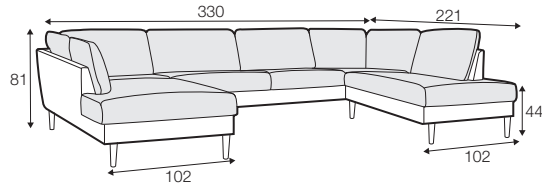

CLS classic

COVERS

FC fixed

LCV loose with velcro

SPECIAL

modular system

Drawings shown height with leg no. 141A H-14.

armchair

armchair wide

footstool 90x70

2 seater

3 seater

3XL seater divided with 2 cushions

3XL seater divided with 3 cushions

set 1 right / or left
2 seater left / or right
+ chaiselongue right / or left

set 2 right / or left
3 seater left / or right
+ chaiselongue wide right / or left

set 3 right / or left
2 seater left / or right + divan right / or left

set 4 right / or left
3 seater left / or right + divan right / or left

set 5 right / or left
3 seater left / or right + cozy corner right / or left

set 6
divan left + 2 seater without armrests + divan right

set 7 left / or right
divan left / or right + 2 seater without armrests
+ chaiselongue right / or left

set 8 right / or left
3 seater left / or right + corner 90° no. 1
+ 2 seater right / or left