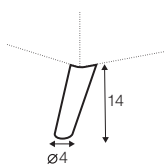

set 13
armchair left + corner 30°
+ armchair right

set 14
armchair wide left + corner 30°
+ armchair wide right

modular system

elements of the modular system

armchair left / or right

armchair without armrests

armchair wide left / or right

armchair wide without armrests

2 seater left / or right

2 seater without armrests

3 seater left / or right

3 seater without armrests

chaiselongue right / or left

chaiselongue wide right / or left

divan right / or left

cozy corner right / or left

corner 90° no. 1

corner 90° no. 2

accessories

neckrest L-77

neckrest L-62

endpart left / or right

armrest protection

extra dimensions

depth of seat

legs

no. 141A
wood
recommended

no. 152
wood

no. 91
wood

no. 153
wood