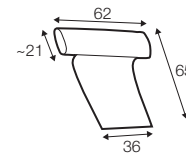

set 13
armchair left + corner 30°
+ armchair right

set 14
armchair wide left + corner 30°
+ armchair wide right

modular system

elements of the modular system

armchair left / or right

armchair without armrests

armchair wide left / or right

armchair wide without armrests

2 seater left / or right

2 seater without armrests

3 seater left / or right

3 seater without armrests

chaiselongue right / or left

chaiselongue wide right / or left

divan right / or left

cozy corner right / or left

corner 90° no. 1

corner 90° no. 2

accessories

neckrest L-77

neckrest L-62

endpart left / or right

armrest protection

extra dimensions

depth of seat

legs

no. 141A
wood
recommended

no. 152
wood

no. 91
wood

no. 153
wood