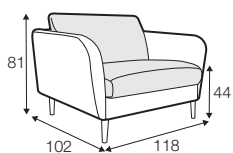

CLS classic

COVERS

FC fixed

LCV loose with velcro

SPECIAL

modular system

Drawings shown height with leg no. 141A H-14.

armchair

armchair wide

footstool 90x70

2 seater

3 seater

3XL seater divided with 2 cushions

3XL seater divided with 3 cushions

set 1 right / or left
2 seater left / or right
+ chaiselongue right / or left

set 2 right / or left
3 seater left / or right
+ chaiselongue wide right / or left

set 3 right / or left
2 seater left / or right + divan right / or left

set 4 right / or left
3 seater left / or right + divan right / or left

set 5 right / or left
3 seater left / or right + cozy corner right / or left

set 6
divan left + 2 seater without armrests + divan right

set 7 left / or right
divan left / or right + 2 seater without armrests
+ chaiselongue right / or left

set 8 right / or left
3 seater left / or right + corner 90° no. 1
+ 2 seater right / or left