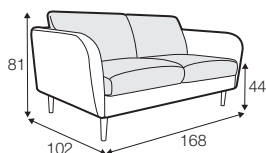

CLS classic

COVERS

FC fixed

LCV loose with velcro

SPECIAL

modular system

Drawings shown height with leg no. 141A H-14.

armchair

armchair wide

footstool 90x70

2 seater

3 seater

3XL seater divided with 2 cushions

3XL seater divided with 3 cushions

set 1 right / or left
2 seater left / or right
+ chaiselongue right / or left

set 2 right / or left
3 seater left / or right
+ chaiselongue wide right / or left

set 3 right / or left
2 seater left / or right + divan right / or left

set 4 right / or left
3 seater left / or right + divan right / or left

set 5 right / or left
3 seater left / or right + cozy corner right / or left

set 6
divan left + 2 seater without armrests + divan right

set 7 left / or right
divan left / or right + 2 seater without armrests
+ chaiselongue right / or left

set 8 right / or left
3 seater left / or right + corner 90° no. 1
+ 2 seater right / or left