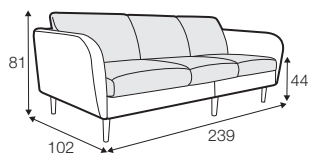

CLS classic

COVERS

FC fixed

LCV loose with velcro

SPECIAL

modular system

Drawings shown height with leg no. 141A H-14.

armchair

armchair wide

footstool 90x70

2 seater

3 seater

3XL seater divided with 2 cushions

3XL seater divided with 3 cushions

set 1 right / or left
2 seater left / or right
+ chaiselongue right / or left

set 2 right / or left
3 seater left / or right
+ chaiselongue wide right / or left

set 3 right / or left
2 seater left / or right + divan right / or left

set 4 right / or left
3 seater left / or right + divan right / or left

set 5 right / or left
3 seater left / or right + cozy corner right / or left

set 6
divan left + 2 seater without armrests + divan right

set 7 left / or right
divan left / or right + 2 seater without armrests
+ chaiselongue right / or left

set 8 right / or left
3 seater left / or right + corner 90° no. 1
+ 2 seater right / or left