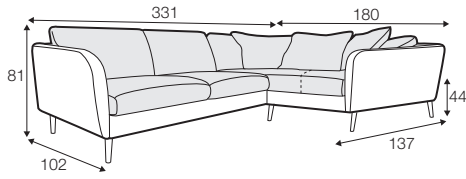

CLS classic

COVERS

FC fixed

LCV loose with velcro

SPECIAL

modular system

Drawings shown height with leg no. 141A H-14.

armchair

armchair wide

footstool 90x70

2 seater

3 seater

3XL seater divided with 2 cushions

3XL seater divided with 3 cushions

set 1 right / or left
2 seater left / or right
+ chaiselongue right / or left

set 2 right / or left
3 seater left / or right
+ chaiselongue wide right / or left

set 3 right / or left
2 seater left / or right + divan right / or left

set 4 right / or left
3 seater left / or right + divan right / or left

set 5 right / or left
3 seater left / or right + cozy corner right / or left

set 6
divan left + 2 seater without armrests + divan right

set 7 left / or right
divan left / or right + 2 seater without armrests
+ chaiselongue right / or left

set 8 right / or left
3 seater left / or right + corner 90° no. 1
+ 2 seater right / or left