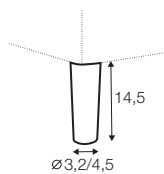

divan right / or left

cozy corner right / or left

corner 90° no. 1

corner 90° no. 2

accessories

neckrest L-77

neckrest L-62

endpart left / or right

armrest protection

extra dimensions

depth of seat

legs

no. 141A
wood
recommended

no. 152
wood

no. 91
wood

no. 153
wood