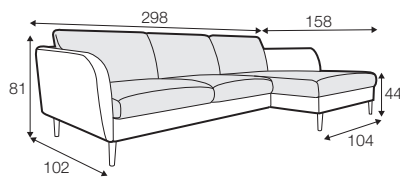

CLS classic

COVERS

FC fixed

LCV loose with velcro

SPECIAL

modular system

Drawings shown height with leg no. 141A H-14.

armchair

armchair wide

footstool 90x70

2 seater

3 seater

3XL seater divided with 2 cushions

3XL seater divided with 3 cushions

set 1 right / or left
2 seater left / or right
+ chaiselongue right / or left

set 2 right / or left
3 seater left / or right
+ chaiselongue wide right / or left

set 3 right / or left
2 seater left / or right + divan right / or left

set 4 right / or left
3 seater left / or right + divan right / or left

set 5 right / or left
3 seater left / or right + cozy corner right / or left

set 6
divan left + 2 seater without armrests + divan right

set 7 left / or right
divan left / or right + 2 seater without armrests
+ chaiselongue right / or left

set 8 right / or left
3 seater left / or right + corner 90° no. 1
+ 2 seater right / or left