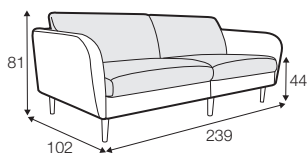

CLS classic

COVERS

FC fixed

LCV loose with velcro

SPECIAL

modular system

Drawings shown height with leg no. 141A H-14.

armchair

armchair wide

footstool 90x70

2 seater

3 seater

3XL seater divided with 2 cushions

3XL seater divided with 3 cushions

set 1 right / or left
2 seater left / or right
+ chaiselongue right / or left

set 2 right / or left
3 seater left / or right
+ chaiselongue wide right / or left

set 3 right / or left
2 seater left / or right + divan right / or left

set 4 right / or left
3 seater left / or right + divan right / or left

set 5 right / or left
3 seater left / or right + cozy corner right / or left

set 6
divan left + 2 seater without armrests + divan right

set 7 left / or right
divan left / or right + 2 seater without armrests
+ chaiselongue right / or left

set 8 right / or left
3 seater left / or right + corner 90° no. 1
+ 2 seater right / or left