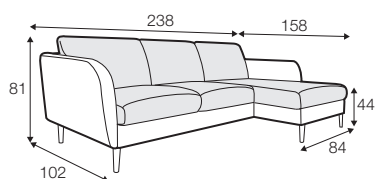

CLS classic

COVERS

FC fixed

LCV loose with velcro

SPECIAL

modular system

Drawings shown height with leg no. 141A H-14.

armchair

armchair wide

footstool 90x70

2 seater

3 seater

3XL seater divided with 2 cushions

3XL seater divided with 3 cushions

set 1 right / or left
2 seater left / or right
+ chaiselongue right / or left

set 2 right / or left
3 seater left / or right
+ chaiselongue wide right / or left

set 3 right / or left
2 seater left / or right + divan right / or left

set 4 right / or left
3 seater left / or right + divan right / or left

set 5 right / or left
3 seater left / or right + cozy corner right / or left

set 6
divan left + 2 seater without armrests + divan right

set 7 left / or right
divan left / or right + 2 seater without armrests
+ chaiselongue right / or left

set 8 right / or left
3 seater left / or right + corner 90° no. 1
+ 2 seater right / or left