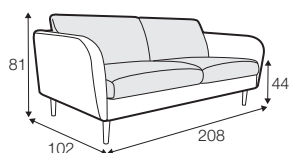

CLS classic

COVERS

FC fixed

LCV loose with velcro

SPECIAL

modular system

Drawings shown height with leg no. 141A H-14.

armchair

armchair wide

footstool 90x70

2 seater

3 seater

3XL seater divided with 2 cushions

3XL seater divided with 3 cushions

set 1 right / or left
2 seater left / or right
+ chaiselongue right / or left

set 2 right / or left
3 seater left / or right
+ chaiselongue wide right / or left

set 3 right / or left
2 seater left / or right + divan right / or left

set 4 right / or left
3 seater left / or right + divan right / or left

set 5 right / or left
3 seater left / or right + cozy corner right / or left

set 6
divan left + 2 seater without armrests + divan right

set 7 left / or right
divan left / or right + 2 seater without armrests
+ chaiselongue right / or left

set 8 right / or left
3 seater left / or right + corner 90° no. 1
+ 2 seater right / or left