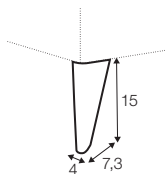

divan right / or left

cozy corner right / or left

corner 90° no. 1

corner 90° no. 2

accessories

neckrest L-77

neckrest L-62

endpart left / or right

armrest protection

extra dimensions

depth of seat

legs

no. 141A
wood
recommended

no. 152
wood

no. 91
wood

no. 153
wood